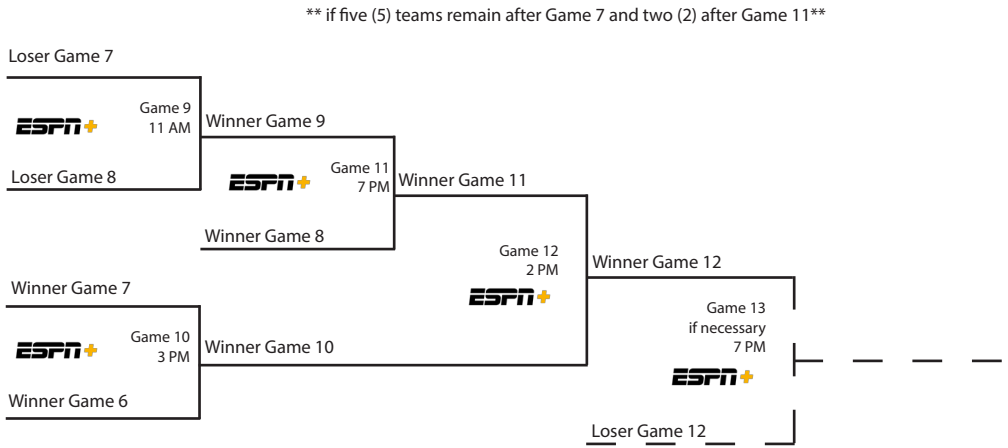

Day Five  
Sat., May 25  
Games 12, 13

Championship Schedule	
Tuesday, May 21 (Single Elimination)	Game 1 - TBD (2 or 7 PM) Game 2 - TBD (2 or 7 PM)
Wednesday, May 22	Game 3 - TBD (11 AM, 3 PM or 7 PM) Game 4 - TBD (11 AM, 3 PM or 7 PM) Game 5 - TBD (11 AM, 3 PM or 7 PM)
Thursday, May 23	Game 6 - 11 AM Game 7 - 3 PM Game 8 - 7 PM
Friday, May 24	Game 9 - 11 AM Game 10 - 3 PM Game 11 - 7 PM
Saturday, May 25	Game 12 - 2 PM Game 13 (If Necessary) 7 PM All Times CT