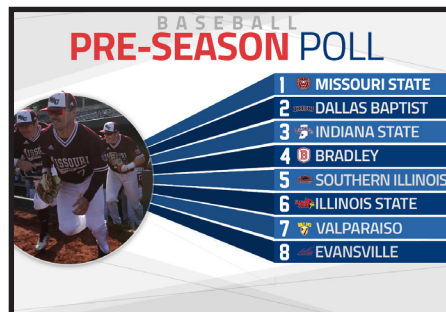

Drawing Blanks

Below is a look at how MVC teams have performed in shutout games in 2019:

Overall

Bradley	3-2
DBU	3-2
Evansville	4-1
Illinois State	3-0
Indiana State	4-3
Missouri State.....	1-2
Southern Illinois.....	0-1
Valparaiso	0-2

MVC Games

Bradley	0-1
DBU	1-0
Evansville	1-0
Illinois State	0-0
Indiana State	1-1
Missouri State.....	1-1
Southern Illinois.....	0-0
Valparaiso	0-1

Homers

Below is a look at how MVC teams have performed in home games in 2019:

Overall

Bradley	6-3
DBU	15-5
Evansville	8-3
Illinois State	4-2
Indiana State	7-1
Missouri State.....	4-5
Southern Illinois.....	12-4
Valparaiso	2-4

MVC Games

Bradley	0-3
DBU	3-0
Evansville	2-1
Illinois State	0-0
Indiana State	0-0
Missouri State.....	2-1
Southern Illinois.....	1-2
Valparaiso	1-2

Roadies

Below is a look at how MVC teams have performed in true road games in 2019:

Overall

Bradley	7-6
DBU	7-4
Evansville	7-7
Illinois State	13-12
Indiana State	11-5
Missouri State.....	6-12
Southern Illinois.....	4-8
Valparaiso	2-16

MVC Games

Bradley	0-0
DBU	1-2
Evansville	3-0
Illinois State	2-1
Indiana State	1-2
Missouri State.....	2-1
Southern Illinois.....	0-0
Valparaiso	0-3

PRESEASON COACHES' POLL