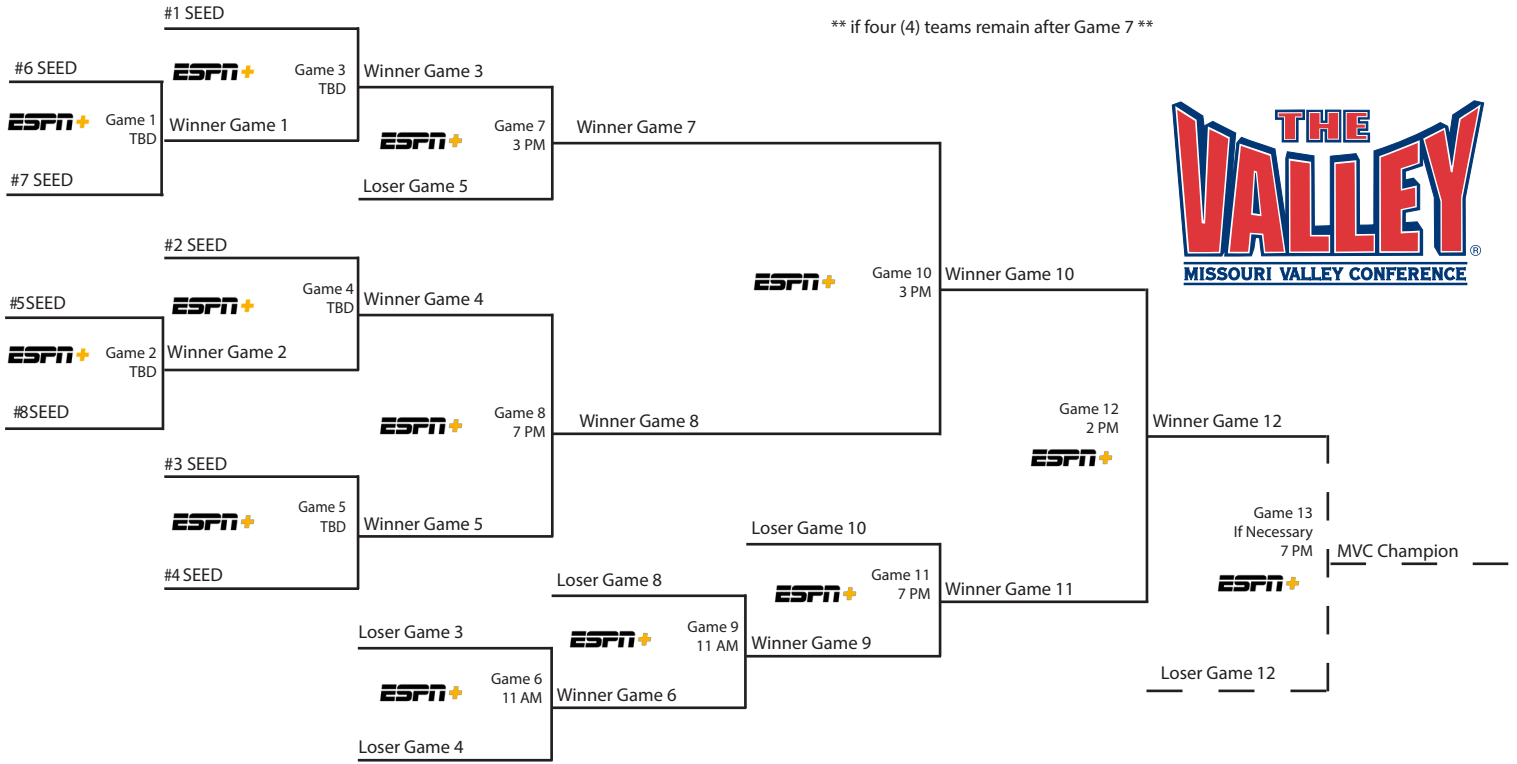

Day Five  
Sat., May 25  
Games 12, 13

Championship Schedule	
Tuesday, May 21 (Single Elimination)	Game 1 - TBD (2 or 7 PM) Game 2 - TBD (2 or 7 PM)
Wednesday, May 22	Game 3 - TBD (11 AM, 3 PM or 7 PM) Game 4 - TBD (11 AM, 3 PM or 7 PM) Game 5 - TBD (11 AM, 3 PM or 7 PM)
Thursday, May 23	Game 6 - 11 AM Game 7 - 3 PM Game 8 - 7 PM
Friday, May 24	Game 9 - 11 AM Game 10 - 3 PM Game 11 - 7 PM
Saturday, May 25	Game 12 - 2 PM Game 13 (If Necessary) 7 PM All Times CT