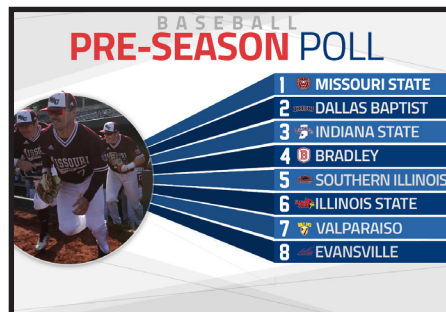

Drawing Blanks

Below is a look at how MVC teams have performed in shutout games in 2019:

Overall

Bradley	0-1
DBU	2-0
Evansville	1-1
Illinois State	1-0
Indiana State	2-0
Missouri State.....	0-1
Southern Illinois.....	0-0
Valparaiso	0-1

MVC Games

Bradley	0-0
DBU	0-0
Evansville	0-0
Illinois State	0-0
Indiana State	0-0
Missouri State.....	0-0
Southern Illinois.....	0-0
Valparaiso	0-0

Homers

Below is a look at how MVC teams have performed in home games in 2019:

Overall

Bradley	0-0
DBU	8-1
Evansville	0-0
Illinois State	0-0
Indiana State	2-0
Missouri State.....	2-2
Southern Illinois.....	3-0
Valparaiso	0-0

MVC Games

Bradley	0-0
DBU	0-0
Evansville	0-0
Illinois State	0-0
Indiana State	0-0
Missouri State.....	0-0
Southern Illinois.....	0-0
Valparaiso	0-0

Roadies

Below is a look at how MVC teams have performed in true road games in 2019:

Overall

Bradley	6-3
DBU	0-2
Evansville	3-5
Illinois State	7-3
Indiana State	5-1
Missouri State.....	0-2
Southern Illinois.....	3-3
Valparaiso	2-6

MVC Games

Bradley	0-0
DBU	0-0
Evansville	0-0
Illinois State	0-0
Indiana State	0-0
Missouri State.....	0-0
Southern Illinois.....	0-0
Valparaiso	0-0

PRESEASON COACHES' POLL