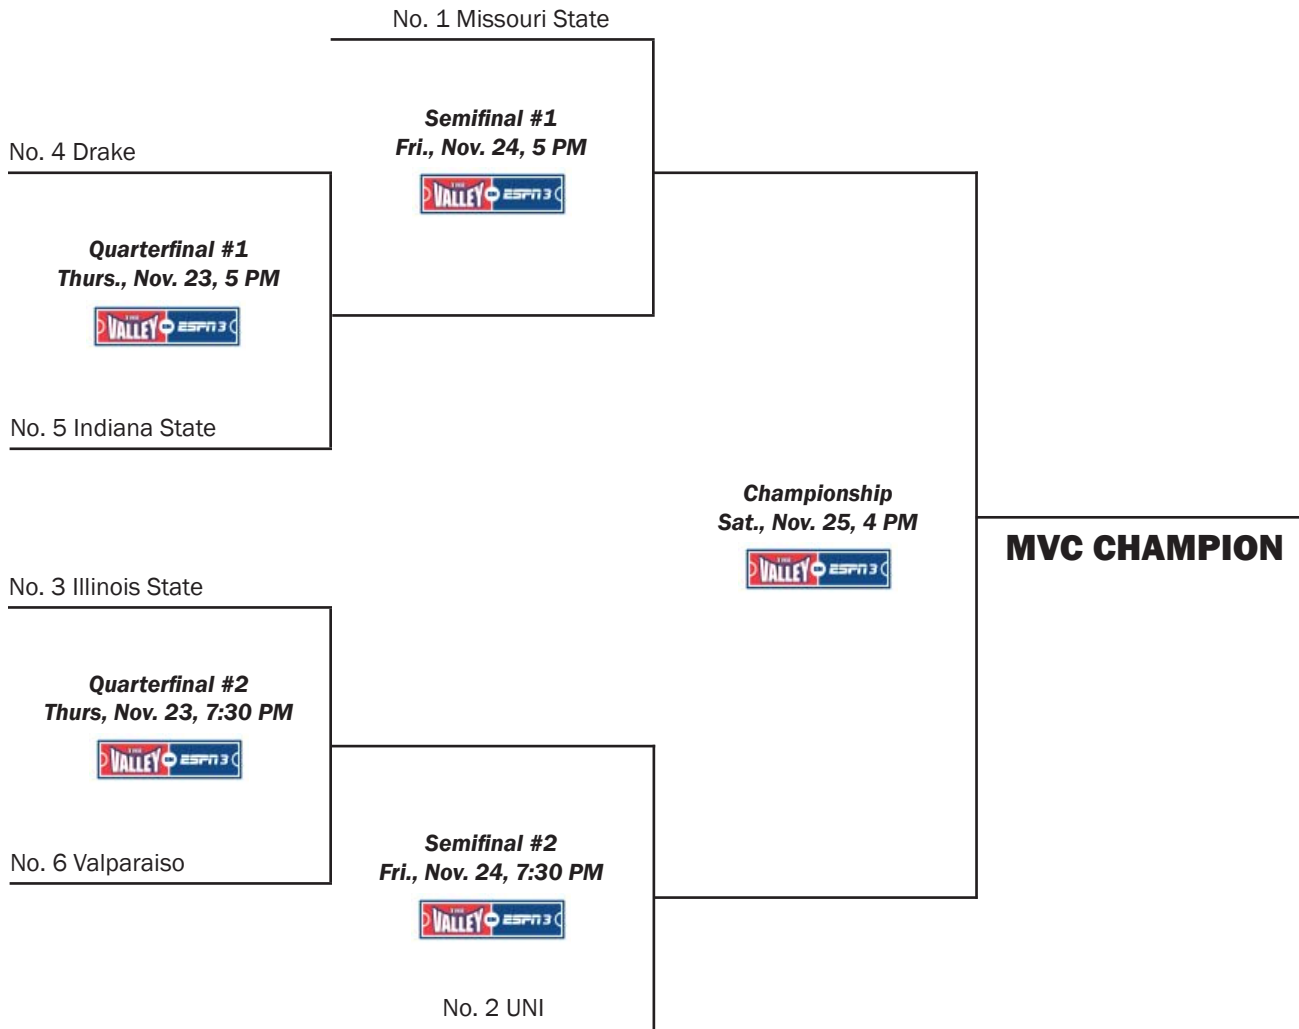

All matches will be played at Redbird Arena on the campus of Illinois State University.

NOTEWORTHY

In addition to the league's player and freshman of the week selections, several conference players had notable performances, including: