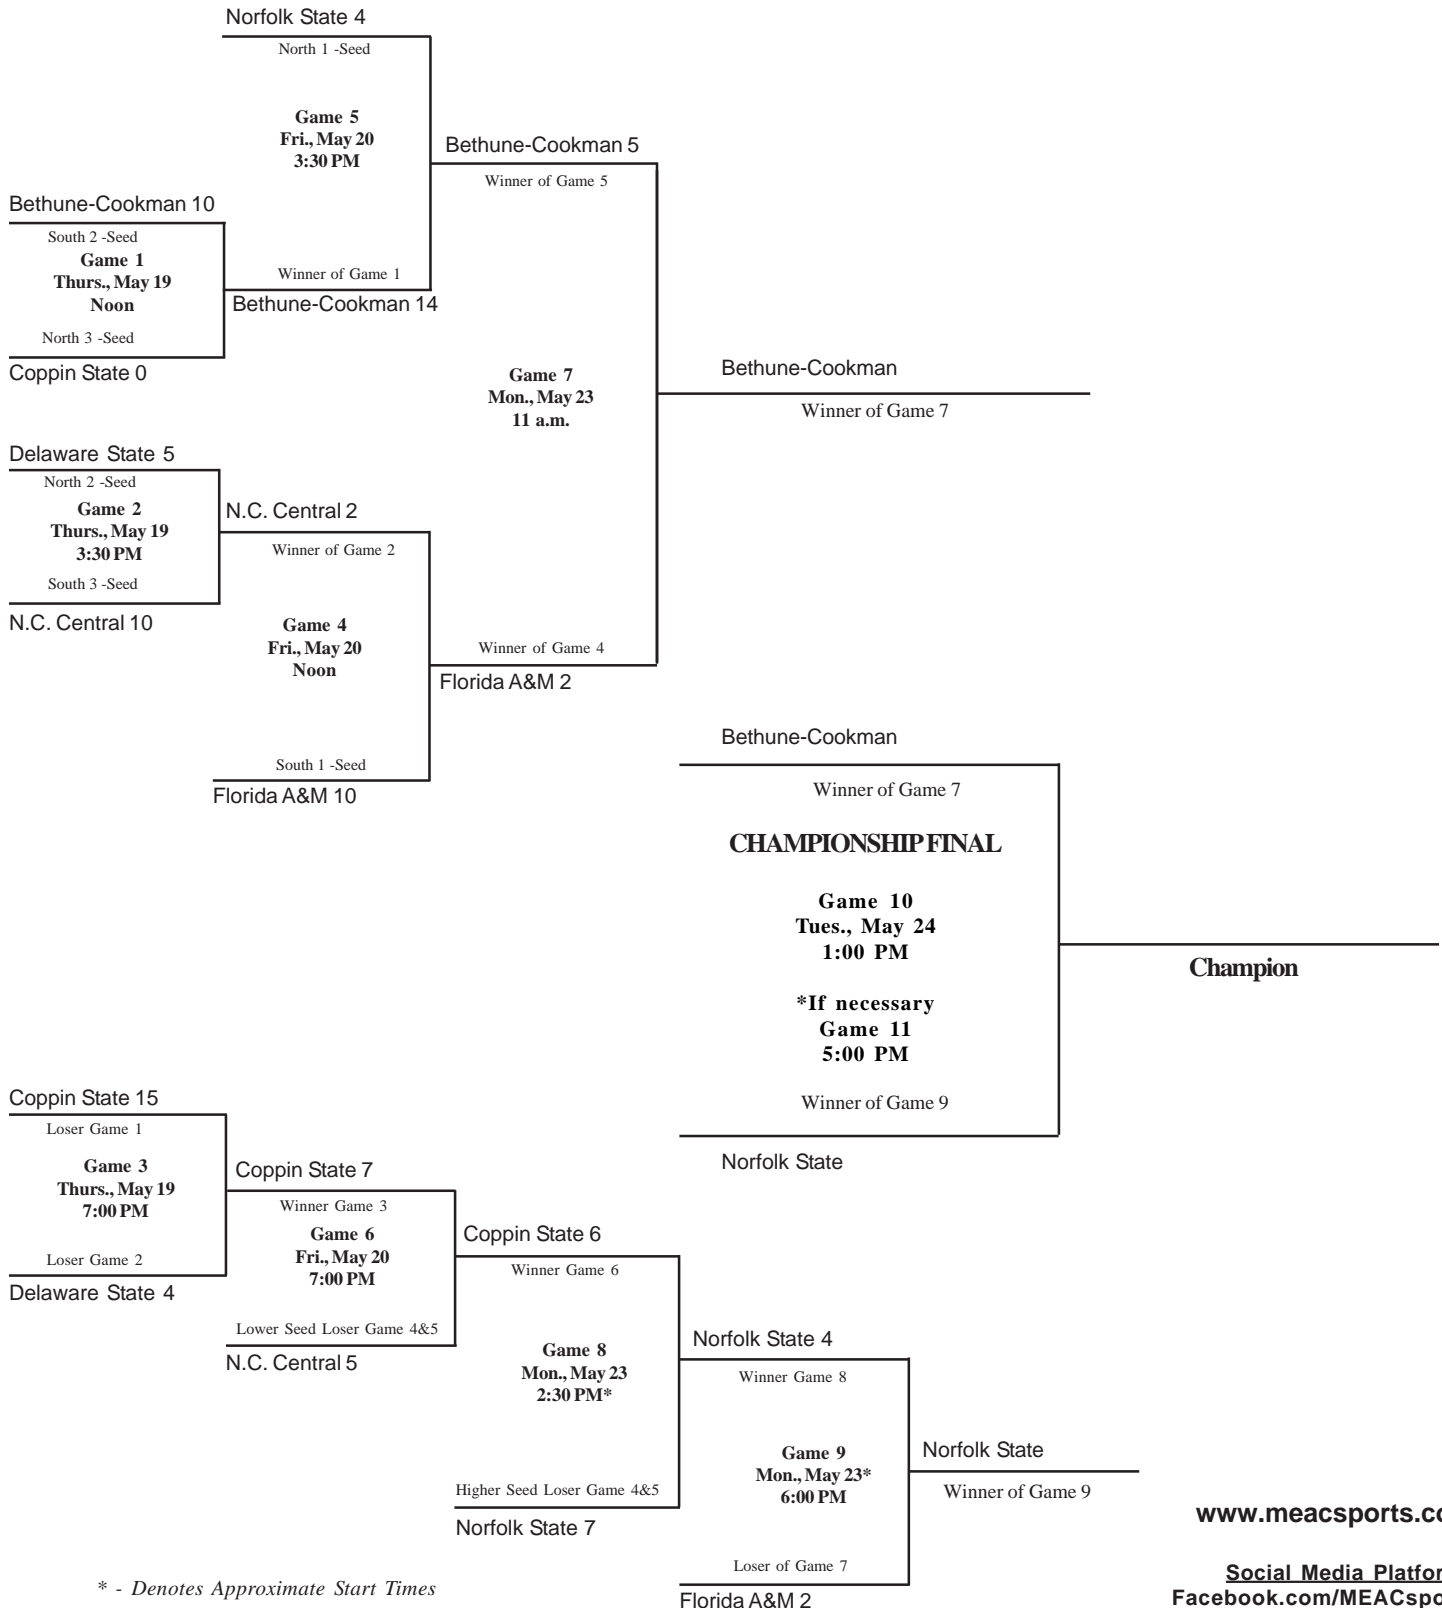

2016 Mid-Eastern Athletic Conference Baseball Championship Bracket

Delmarva Shorebirds Perdue Stadium
Salisbury, Maryland
Thursday-Tuesday, May 19-24, 2016
www.MEACSports.com

* - Denotes Approximate Start Times