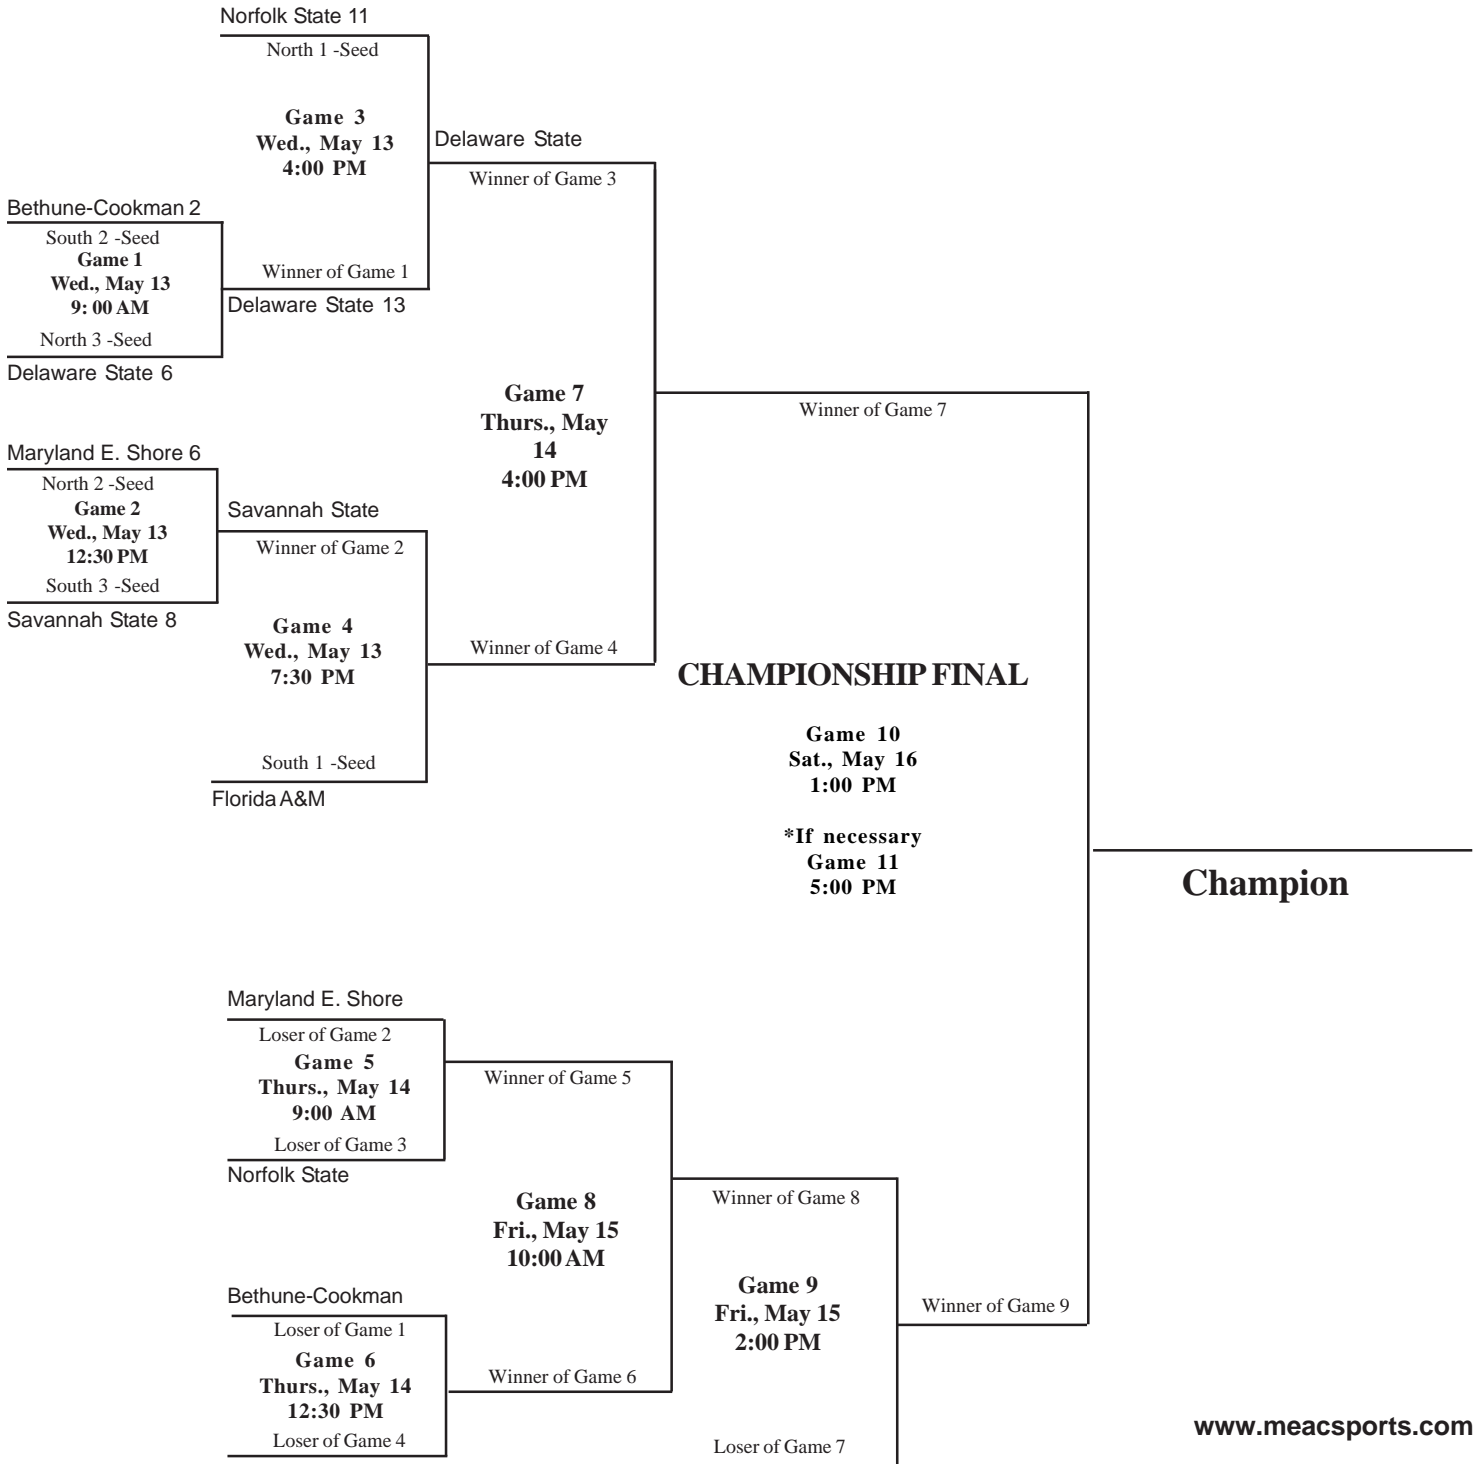

# 2015 Mid-Eastern Athletic Conference Baseball Championship Bracket

Arthur W. Perdue Stadium  
Salisbury, Maryland  
Wednesday-Saturday, May 13-16, 2015  
www.MEACSports.com

[www.meacsports.com](http://www.meacsports.com)