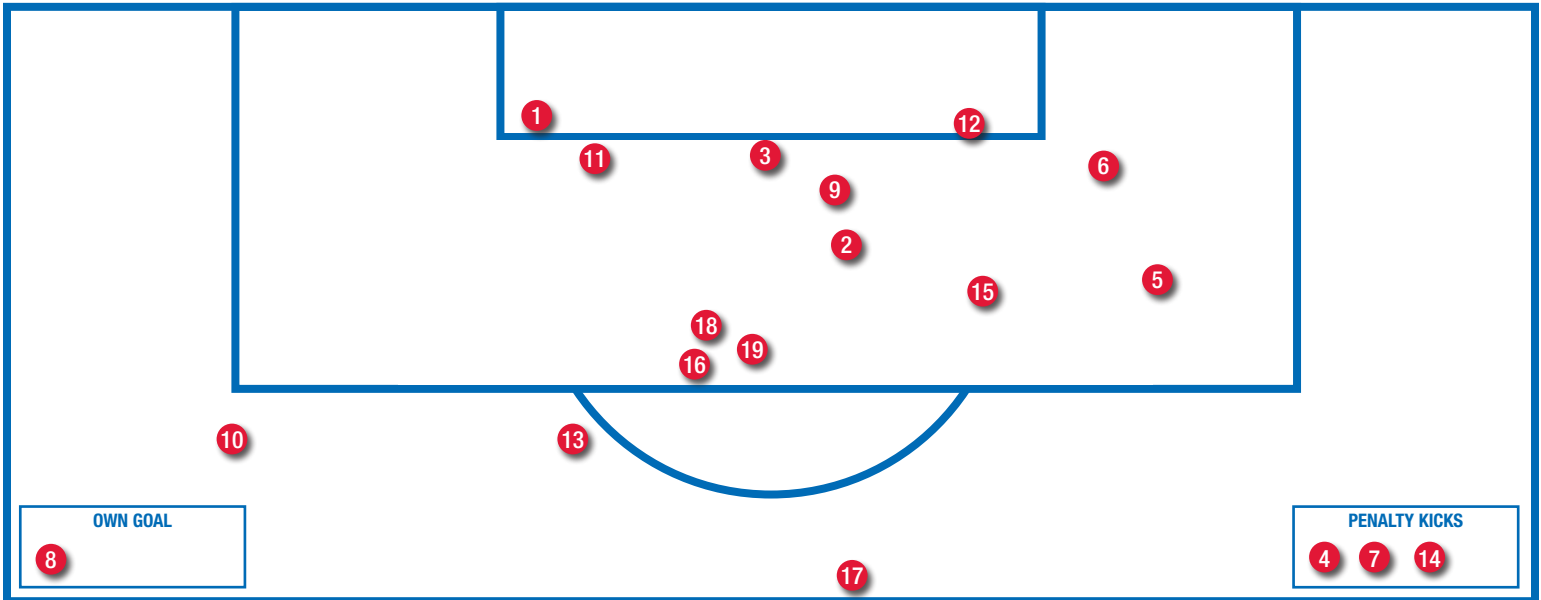

OPPONENT GOAL CHART

OPPONENT GOAL INFORMATION

1 - Meg Brandt (Nebraska), 6:52	11 - Haylee Cacci Carne (Utah), 17:31*
2 - Elyse Huber (Nebraska), 36:27	12 - Hailey Skolmoski (Utah), 32:21 +
3 - Alexis Rienks (Nebraska), 68:27 +	13 - Nadia Gomes (BYU), 28:07
4 - Alex Anthony (USC), 73:20 <	14 - Nadia Gomes (BYU), 40:25 <
5 - Annabelle Copeland (Saint Louis), 63:43	15 - Cameron Tucker (BYU), 64:21
6 - Emily Bates (Texas A&M), 7:36	16 - Tara Smith (TCU), 105:16
7 - Haley Points (Texas A&M), 28:24 <	17 - Rebekah O'Brien (Texas Tech), 19:33 +
8 - OWN GOAL (Texas A&M), 51:34	18 - Klasey Medelberg (Iowa State), 31:22
9 - McKayla Paulson (Texas A&M), 55:51 *	19 - Hannah Davis (Kansas State), 46:20
10 - Cienna Arrieta (Texas A&M), 78:46	

Key: + Off free kick, < Penalty Kick, * Off Corner