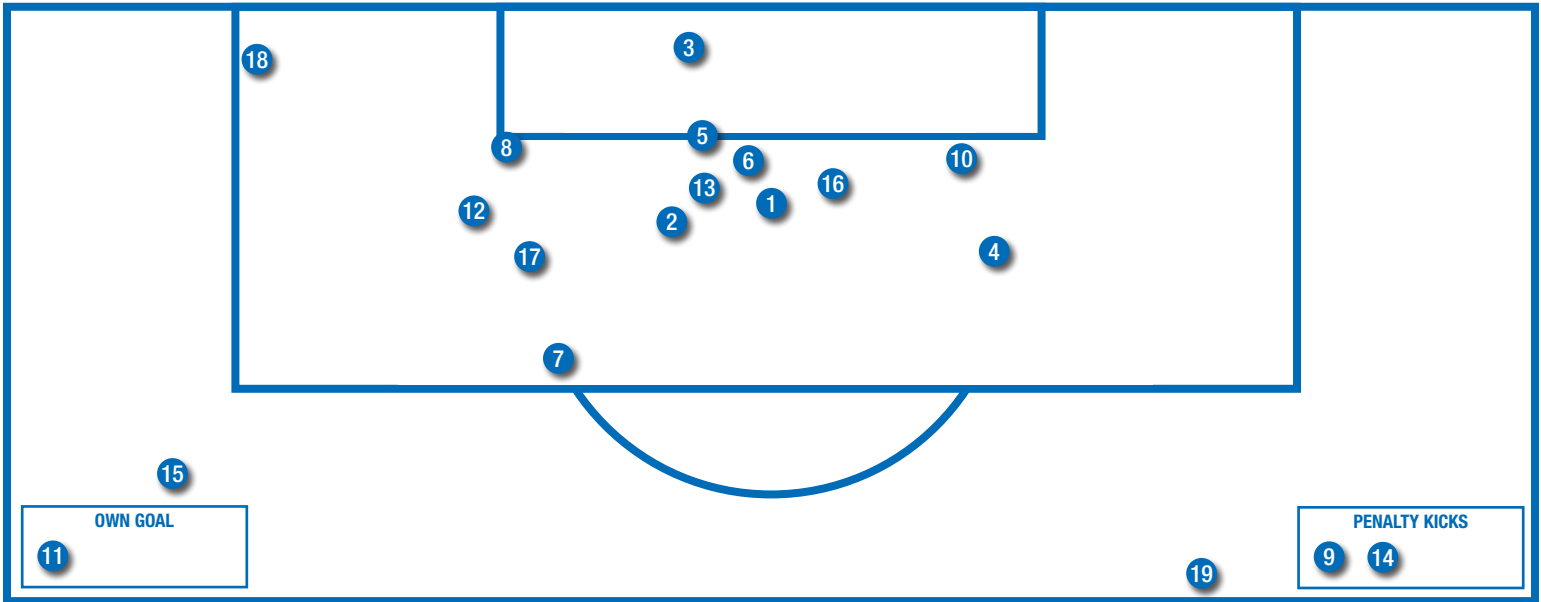

Note: Game totals are displayed in the format TEAM/OPPONENT for each category

KANSAS GOAL CHART

KANSAS GOAL INFORMATION

- | | |
|--|--|
| 1 - Sophie Maierhofer (Hagan) vs. Central Michigan, 66:23 | 11 - OWN GOAL vs. USC, 68:45 |
| 2 - Sophie Maierhofer (Hagan) vs. Central Michigan, 68:12 | 12 - Katie McClure (Eliasdottir) vs. Saint Louis, 51:30 |
| 3 - Ceri Holland (Heuchan, Schweitzer) vs. Central Michigan, 87:48 ^ | 13 - Grace Hagan (Reina) vs. Texas A&M, 47:12 |
| 4 - Grace Hagan (McClure) vs. Tulsa, 3:22 | 14 - Grace Hagan (unassisted) vs. Utah, 87:37 < |
| 5 - Kayla Morrison (Heuchan) vs. Tulsa, 17:59 ^ | 15 - Eva Eliasdottir (Heuchan) vs. BYU, 2:36 |
| 6 - Hannah Lukinac (Meador) vs. Oregon Sate, 38:44 ^ | 16 - Grace Hagan (Heuchan) vs. BYU, 84:45 |
| 7 - Sophie Maierhofer (Cavalcante) vs. Oregon State, 71:12 | 17 - Sophie Maierhofer (Hopkins, Meador) vs. Texas Tech, 37:34 |
| 8 - Lois Heuchan (McClure) vs. Colorado College, 3:55 | 18 - Katie McClure (unassisted) vs. Iowa State, 64:43 |
| 9 - Grace Hagan (unassisted) vs. Colorado College, 88:59 < | 19 - Isabella Cavalcante (unassisted) vs. Iowa State, 83:32 |
| 10 - Katie McClure (Hagan) vs. USC, 12:14 | |