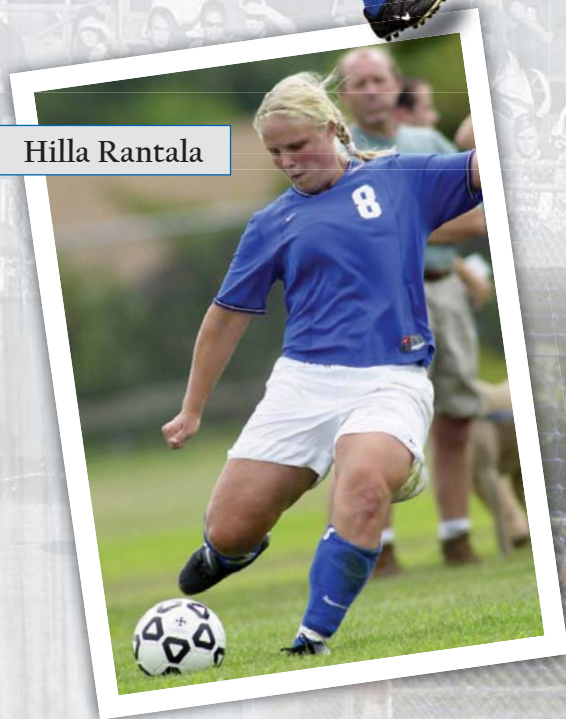

Hilla Rantala