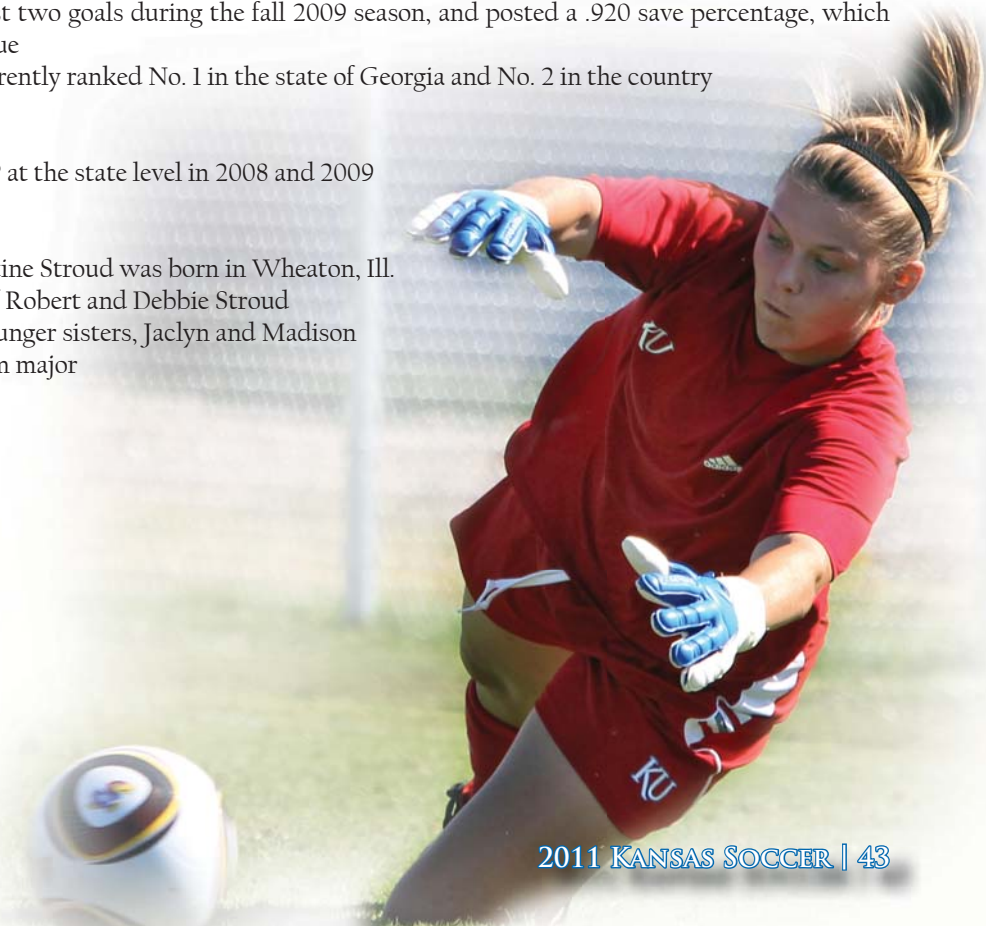

Personal

- Kaitlyn Justine Stroud was born in Wheaton, Ill.
- Daughter of Robert and Debbie Stroud
- Has two younger sisters, Jaclyn and Madison
- A journalism major