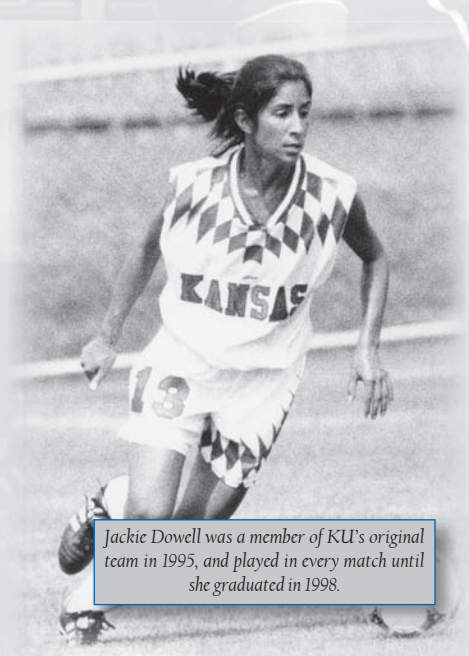

Y

Young, Layla	2000
--------------	------

Note: This list includes all Kansas varsity soccer players who appeared in at least one match.
Bold = Players with eligibility remaining in 2011

Jackie Dowell was a member of KU's original team in 1995, and played in every match until she graduated in 1998.