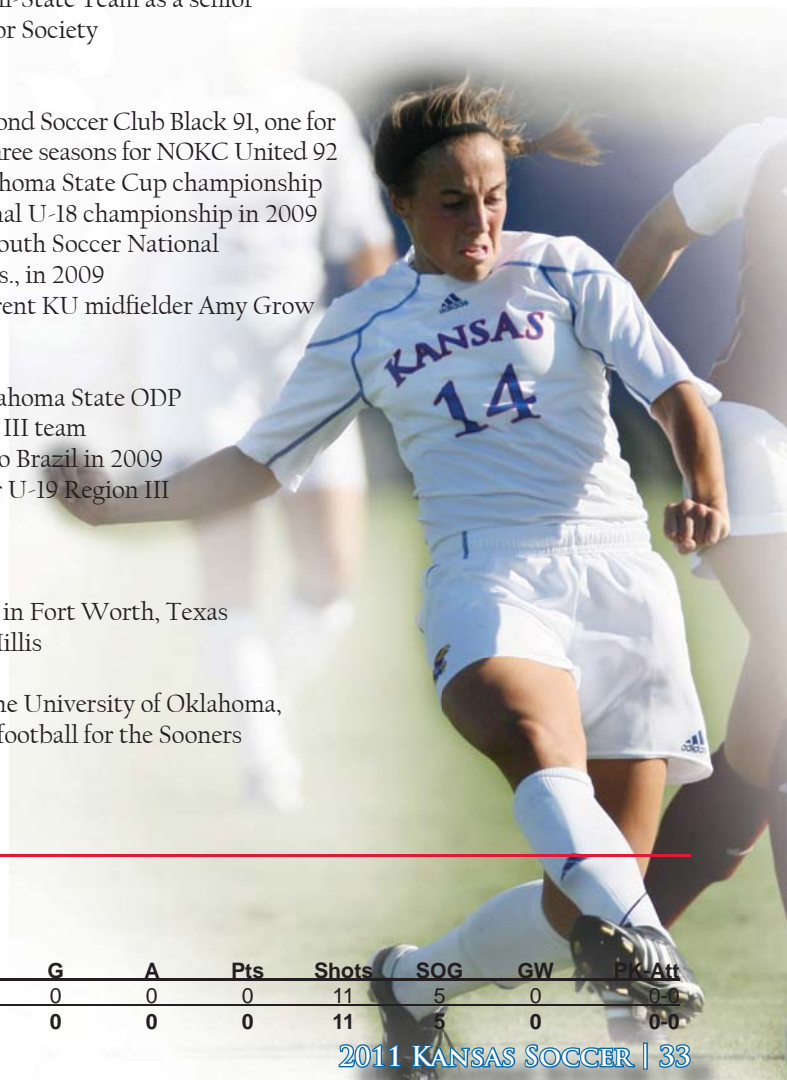

Personal

- Madison Grace Hillis was born in Fort Worth, Texas
- Daughter of John and Kristen Hillis
- Has one younger sister, Libby
- Father, John, played tennis at the University of Oklahoma, while grandfather, Bob, played football for the Sooners
- Plans to major in business