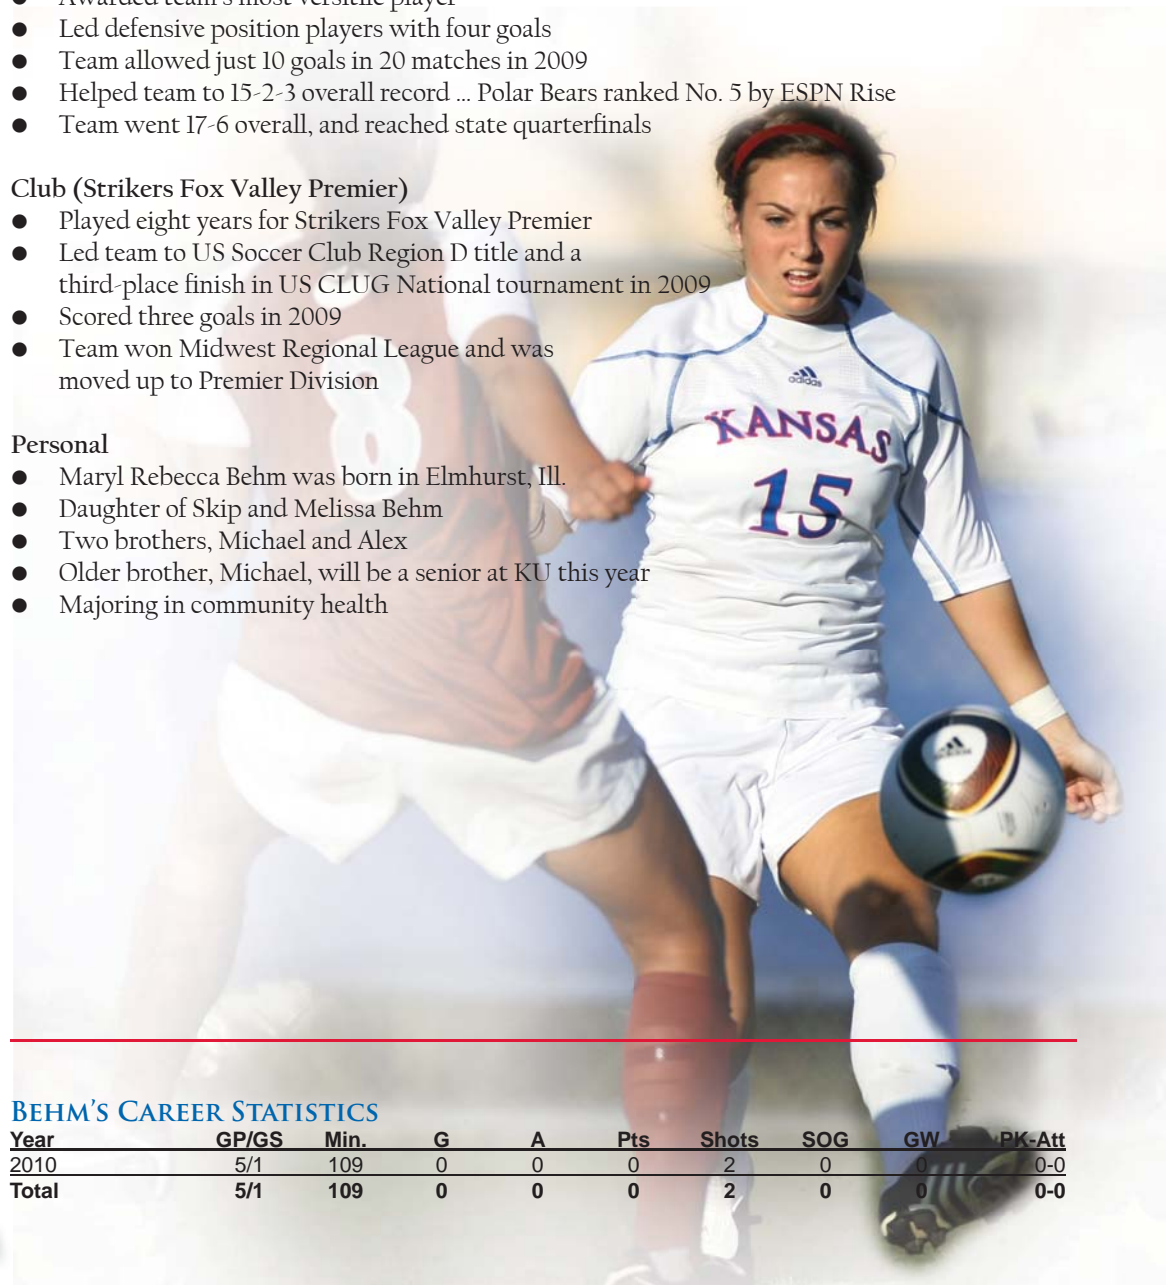

BEHM'S CAREER STATISTICS

Year	GP/GS	Min.	G	A	Pts	Shots	SOG	GW	PK-Att
2010	5/1	109	0	0	0	2	0	0	0-0
Total	5/1	109	0	0	0	2	0	0	0-0