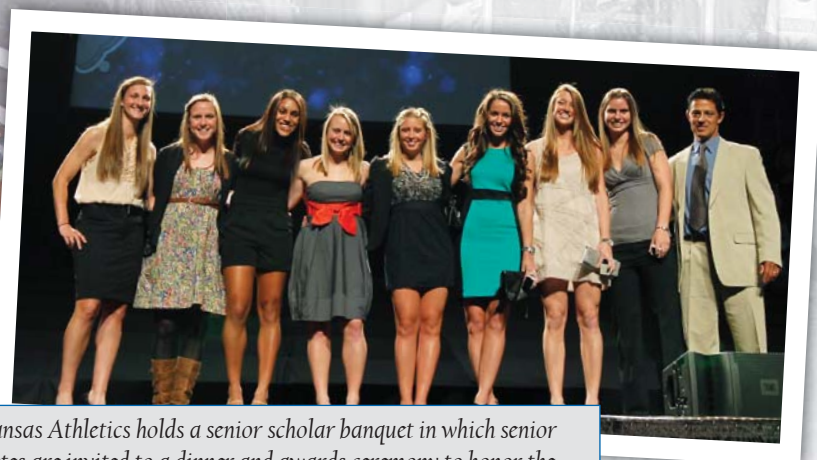

Each year Kansas Athletics holds a senior scholar banquet in which senior student-athletes are invited to a dinner and awards ceremony to honor the accomplishments of their four years with the Jayhawks.