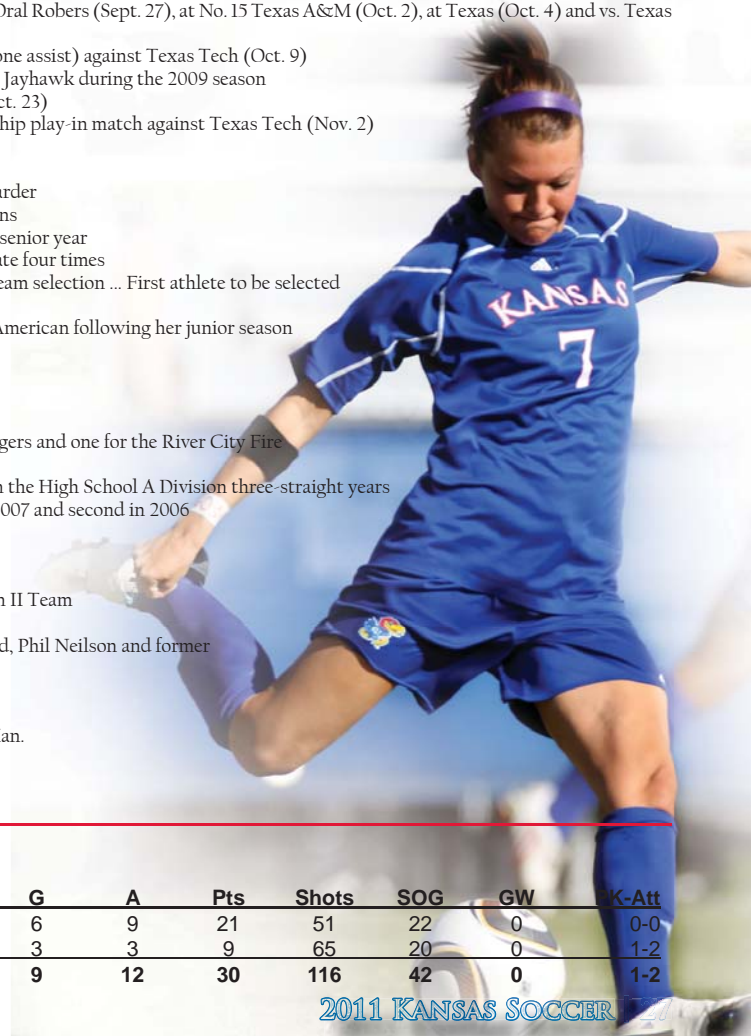

Personal

- Whitney Lee Berry was born in Wichita, Kan.
- Daughter of Shari and Richard Berry
- Has one younger sister, Taylor
- Majoring in community health