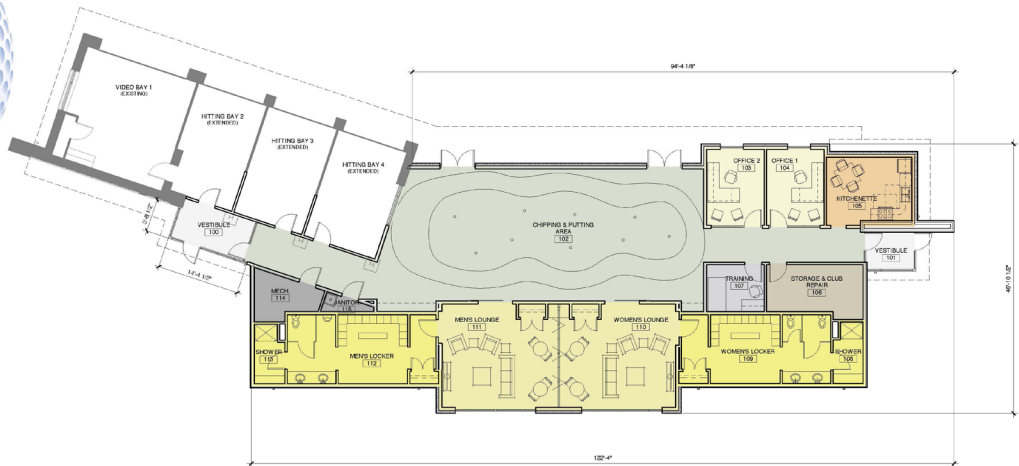

GOLF PRACTICE FACILITY

Alvamar Golf Course, Lawrence, Kansas

BUILDING PROGRAM

Existing Building	Qty.
Hitting Bays	3
Video Bay	1
Subtotal:	1,102 sf
New Building	Qty.
Team Lounges	2
Locker Rooms (each)	1
Indoor Chipping Area	1
Indoor Putting Area	1
Coach's Offices	2
Kitchenette	1
Storage & Club Repair	1
Training Room	1
Building Mechanical	1
Subtotal:	3,988 sf
Total Square Footage	5,090 sf