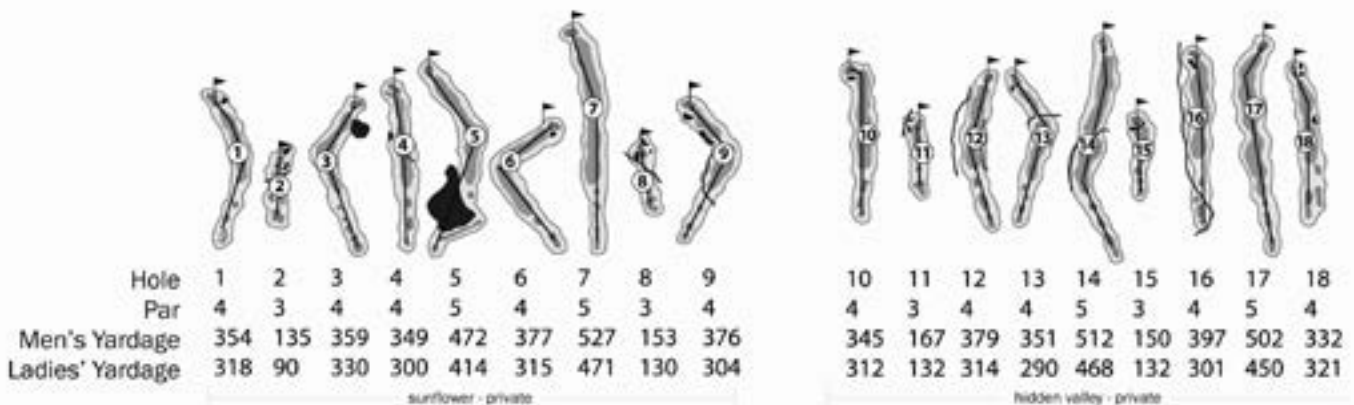

ROCK CHALK

ALVAMAR GOLF CLUB

- THE CHAMPIONSHIP COURSE WAS NAMED ONE OF AMERICA'S TOP 75 PUBLIC COURSES BY *GOLF DIGEST*
- THE MEMBERS COURSE WAS INCLUDED IN THE "BEST IN STATE" RANKINGS BY THE KANSAS GOLF ASSOCIATION
- RANKED AMONG THE TOP 75 BEST PUBLIC COURSES BY *USA TODAY*

Alvamar Golf Club was opened for play May 15, 1968, with the two original nines, Jayhawk and Quail Creek, joined by the Hidden Valley nine in 1973. The Sunflower nine opened in 1978 and in 1982, the Hidden Valley and Sunflower nines became Alvamar Country Club.

Alvamar was named by developer and one time men's golf coach Bob Billings from the contraction of the names of his parents, Alva and Margaretta Billings of Russell, Kan. In all, Alvamar Golf Club and Country Club encompasses more than 3,000 acres of west Lawrence. The 36 holes at Alvamar were designed by Mel Anderson and Bob Dunning and include a public and private clubhouse, driving range and three practice greens. The two courses at Alvamar were the first in the United States to utilize zoysia grass for its fairways and tees. The course currently uses cohansey bent green on both surfaces.

In 1991, Alvamar Country Club hosted the Kansas Amateur. Alvamar Golf Club annually hosts the Web.com Qualifier and has been the site of the United States Golf Association's Women's Public Links tournament. It was the site of the Big Eight Conference Men's Championship for eight consecutive years, and in 1990, the Big Eight Conference Women's Championship was held at Alvamar and won by the Jayhawks. Alvamar Golf Club hosted the inaugural Big 12 Women's Championship in 1997 and has been the site of the KU men's Kansas Invitational and women's Marilynn Smith Sunflower Invitational.