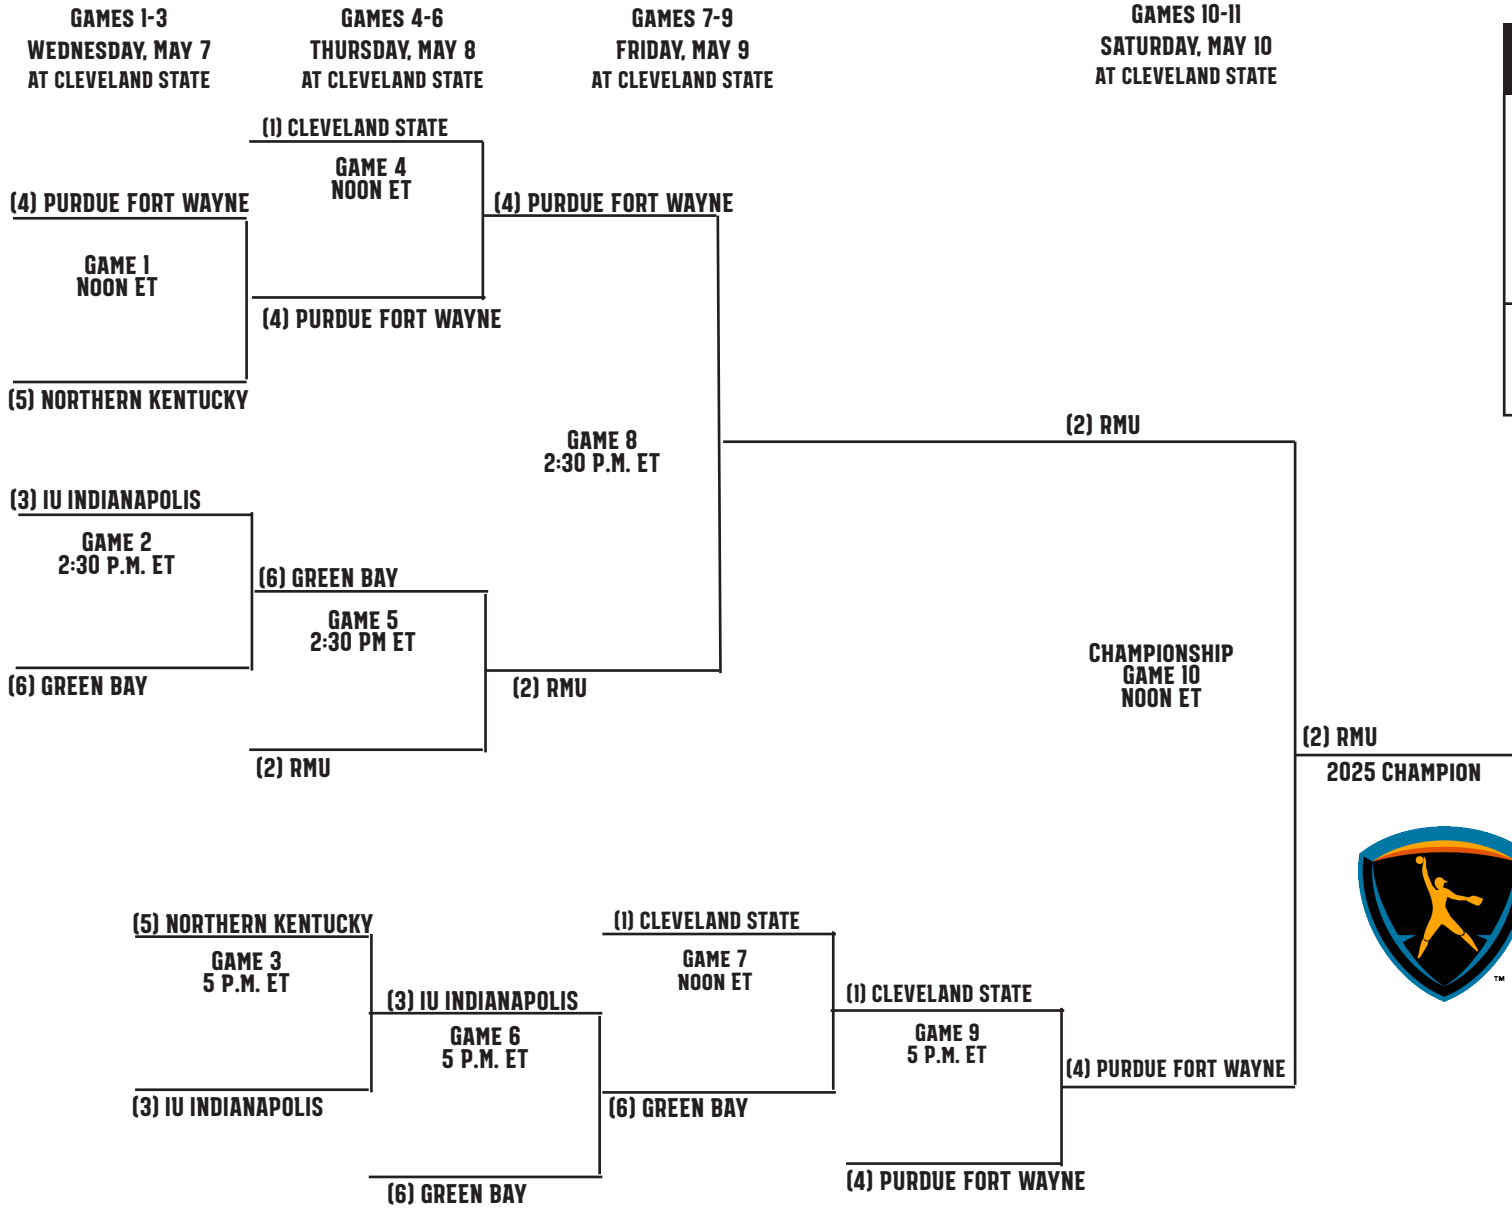

# 2025 HORIZON LEAGUE SOFTBALL CHAMPIONSHIP BRACKET

## MAY 7-10

FINAL REGULAR SEASON LEAGUE STANDINGS (w/ SEEDS)
1. CLEVELAND STATE (17-7)
2. RMU (16-7)
3. IU INDIANAPOLIS (15-9)
4. PURDUE FORT WAYNE (14-10)
5. NORTHERN KENTUCKY (12-10)
6. GREEN BAY (10-14)
7. OAKLAND (9-15)
8. DETROIT MERCY (7-17)
9. YOUNGSTOWN STATE (6-17)