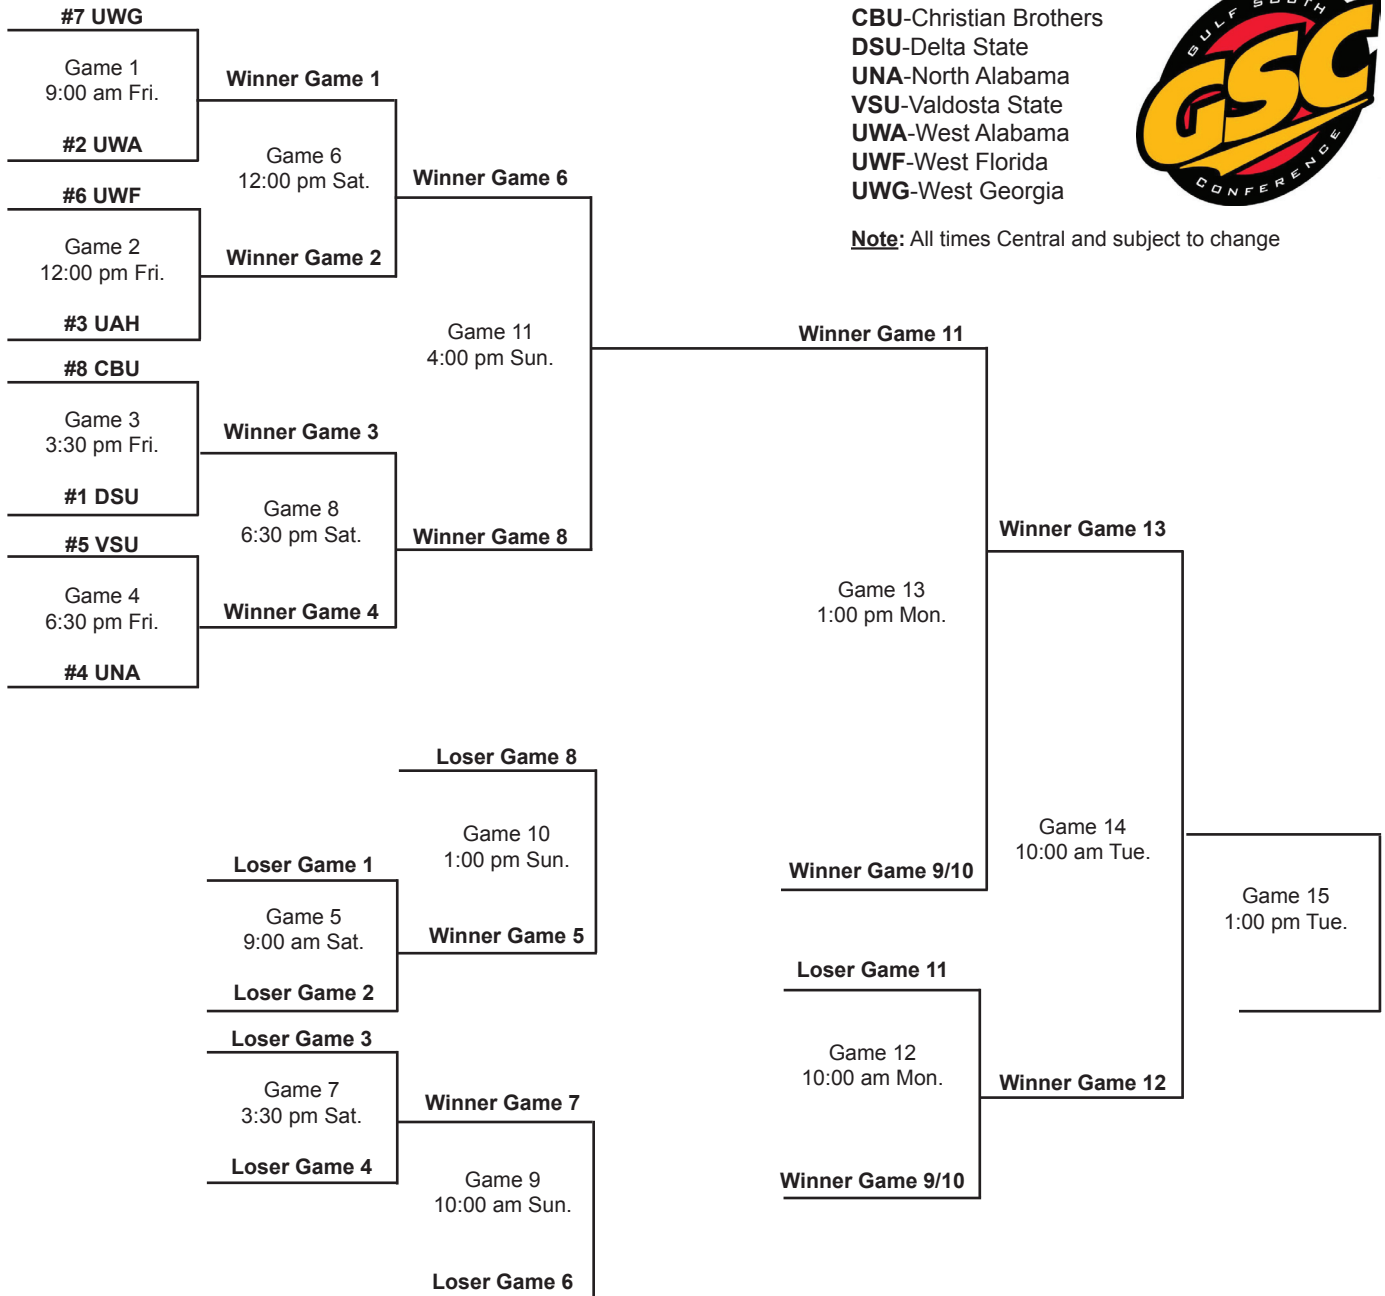

Determining Pairings for Games 12 and 13: After Game 11, one team is 3-0 and three teams are 2-1. The teams are matched for games 12 and 13 so that the 3-0 team plays the team it has not yet played. If there are two such teams, it is matched up so that the other two remaining each play a team each has not yet played. If the undefeated team has played everyone, but two 2-1 teams have not yet played, those two 2-1 teams are matched against each other, which means that the undefeated team faces a team it previously played in the Tournament, regardless of when they played. If the teams have all already played each other once, the 3-0 team re-matches the team it played earliest in the Tournament.

Determining Pairings for Games 14 and 15:

If THREE teams remain, the team that remained undefeated the longest receives the bye:

Game 14: Winner of Game 12 vs. Winner of Game 13

Game 15: Winner of Game 14 vs. Loser of Game 13

If TWO teams remain:

Game 14: Winner of Game 12 vs. Winner of Game 13

Game 15: If necessary, rematch of Game 14

Visit www.gscsports.org for Complete Tournament Coverage!