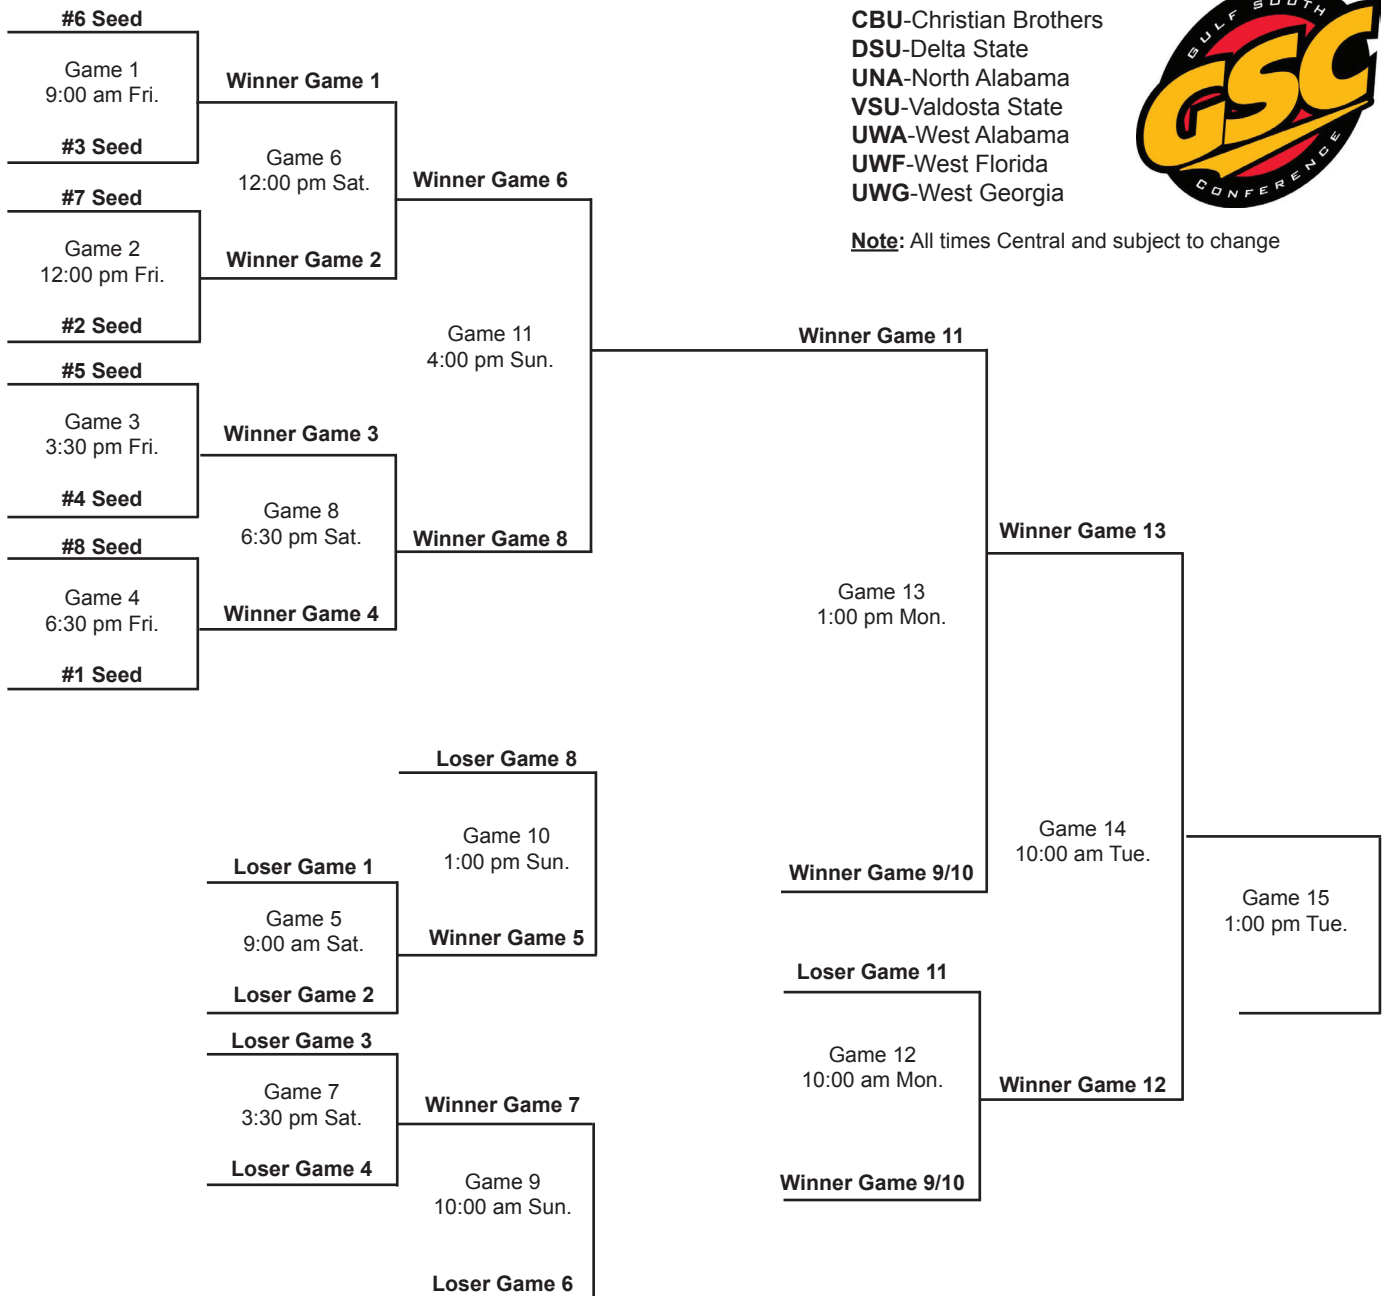

Note: All times Central and subject to change

**Determining Pairings for Games 12 and 13:** After Game 11, one team is 3-0 and three teams are 2-1. The teams are matched for games 12 and 13 so that the 3-0 team plays the team it has not yet played. If there are two such teams, it is matched up so that the other two remaining each play a team each has not yet played. If the undefeated team has played everyone, but two 2-1 teams have not yet played, those two 2-1 teams are matched against each other, which means that the undefeated team faces a team it previously played in the Tournament, regardless of when they played. If the teams have all already played each other once, the 3-0 team re-matches the team it played earliest in the Tournament.