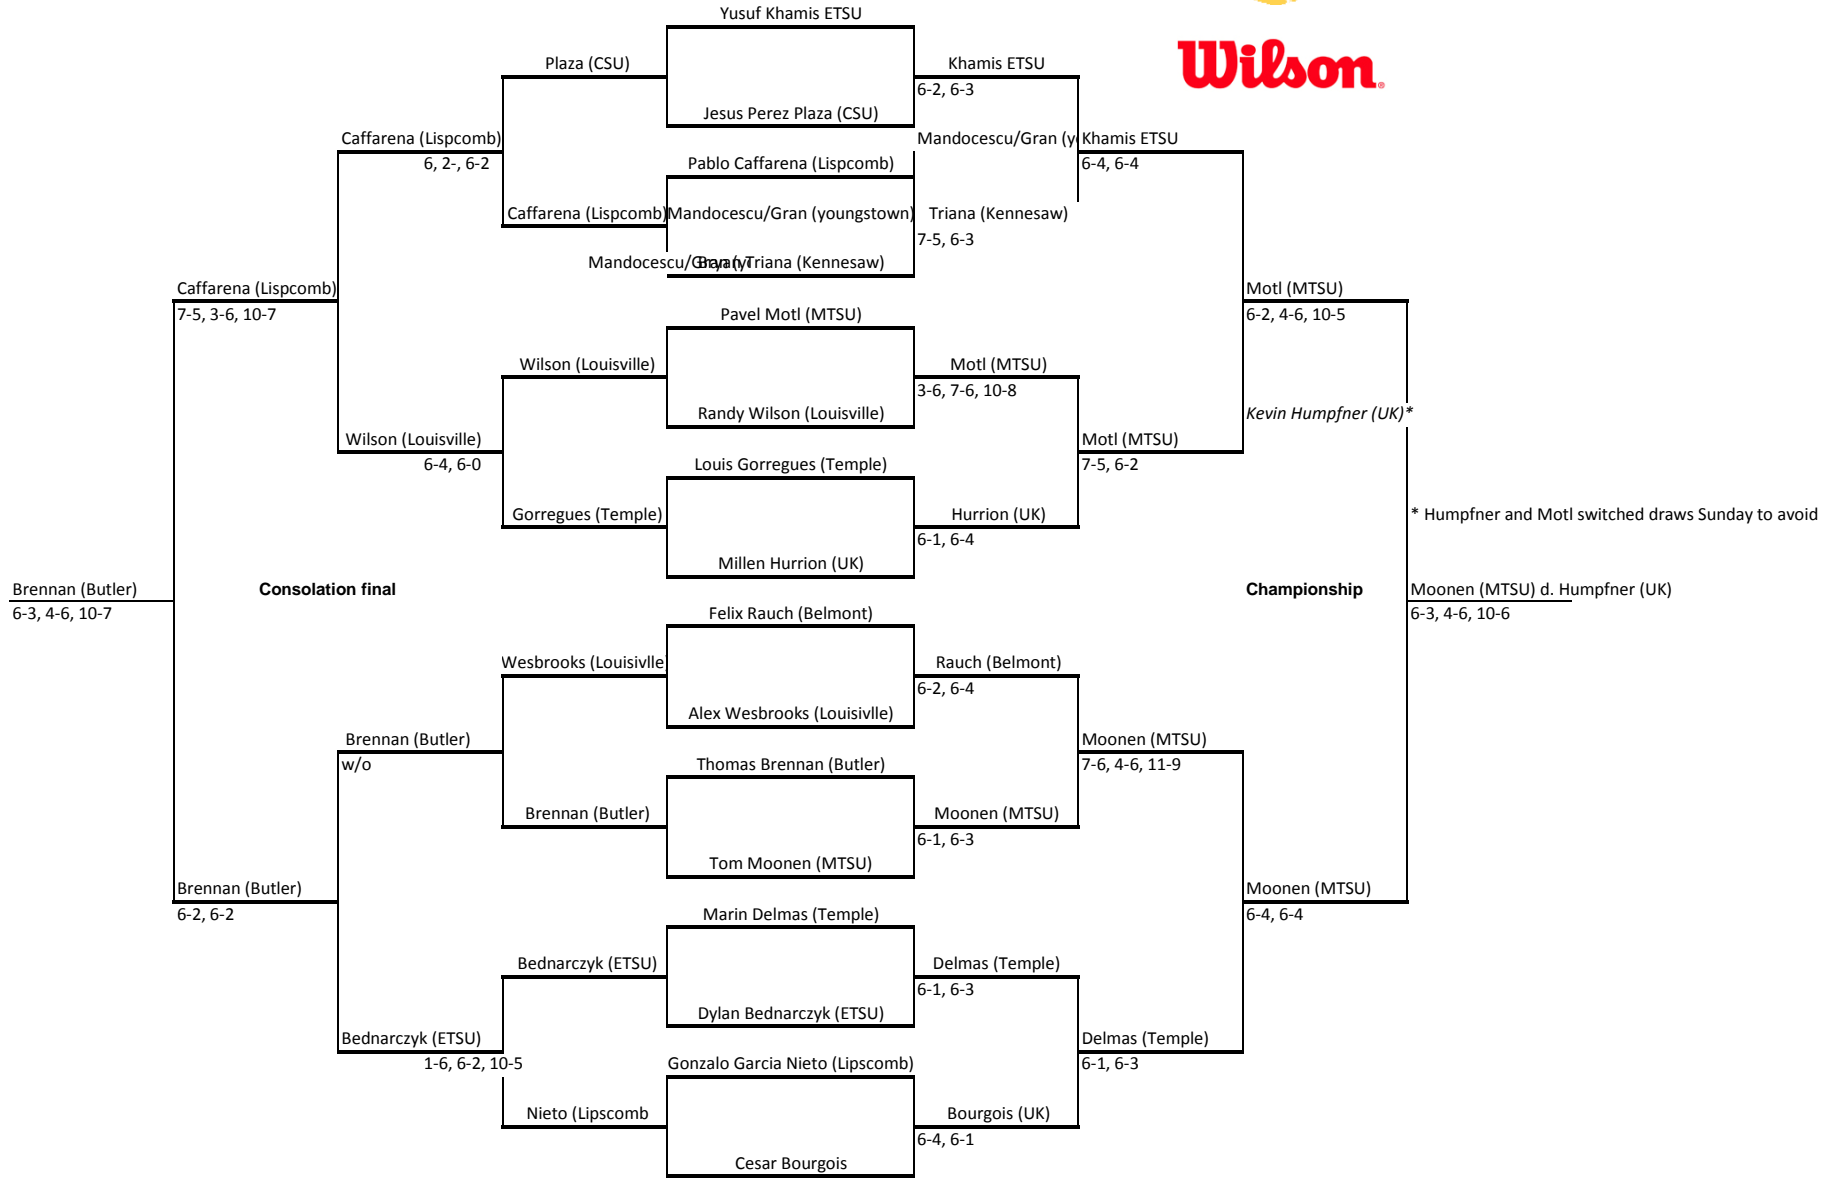

Louisville Invitational
 An Intercollegiate Tennis Association Sanctioned Event
A SINGLES

a same-school matchup

Louisville Invitational
 An Intercollegiate Tennis Association Sanctioned Event
B SINGLES

a same-school matchup