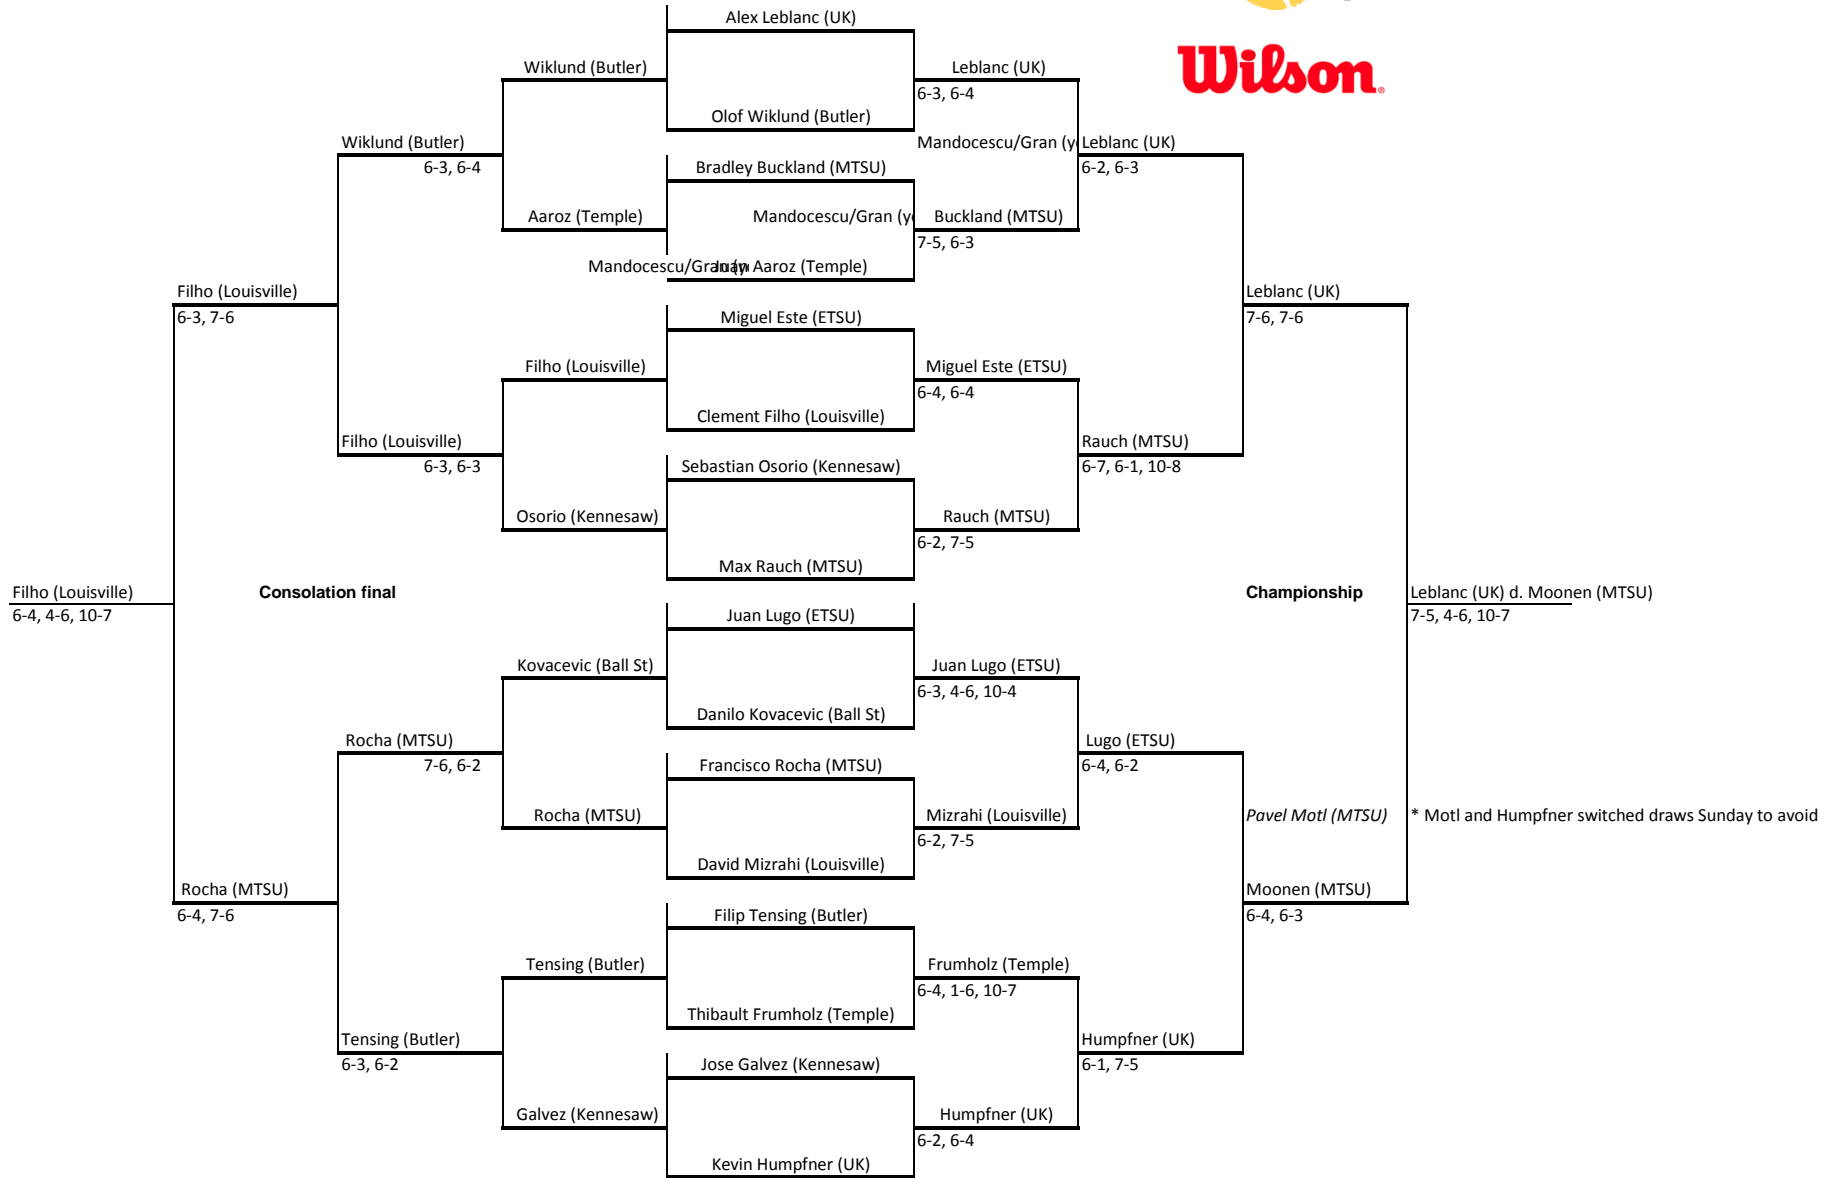

Louisville Invitational
 An Intercollegiate Tennis Association Sanctioned Event
A SINGLES

a same-school matchup

Louisville Invitational
 An Intercollegiate Tennis Association Sanctioned Event
B SINGLES

a same-school matchup