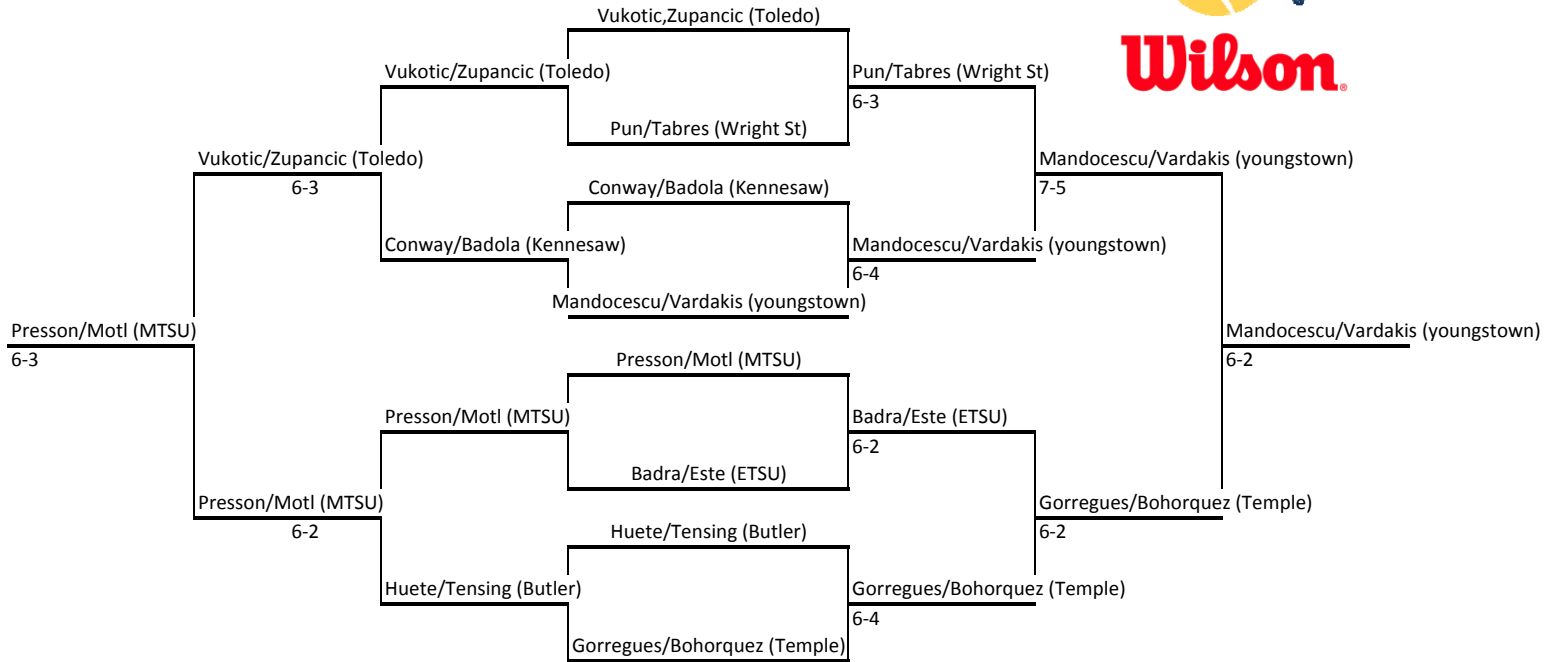

Louisville Invitational
 An Intercollegiate Tennis Association Sanctioned Event
F SINGLES

Louisville Invitational
 An Intercollegiate Tennis Association Sanctioned Event
G SINGLES

Louisville Invitational

An Intercollegiate Tennis Association Sanctioned Event

H SINGLES

Louisville Invitational
 An Intercollegiate Tennis Association Sanctioned Event
A DOUBLES

Louisville Invitational

An Intercollegiate Tennis Association Sanctioned Event

C DOUBLES

Louisville Invitational

An Intercollegiate Tennis Association Sanctioned Event

D DOUBLES

Louisville Invitational

An Intercollegiate Tennis Association Sanctioned Event

E DOUBLES

Louisville Invitational