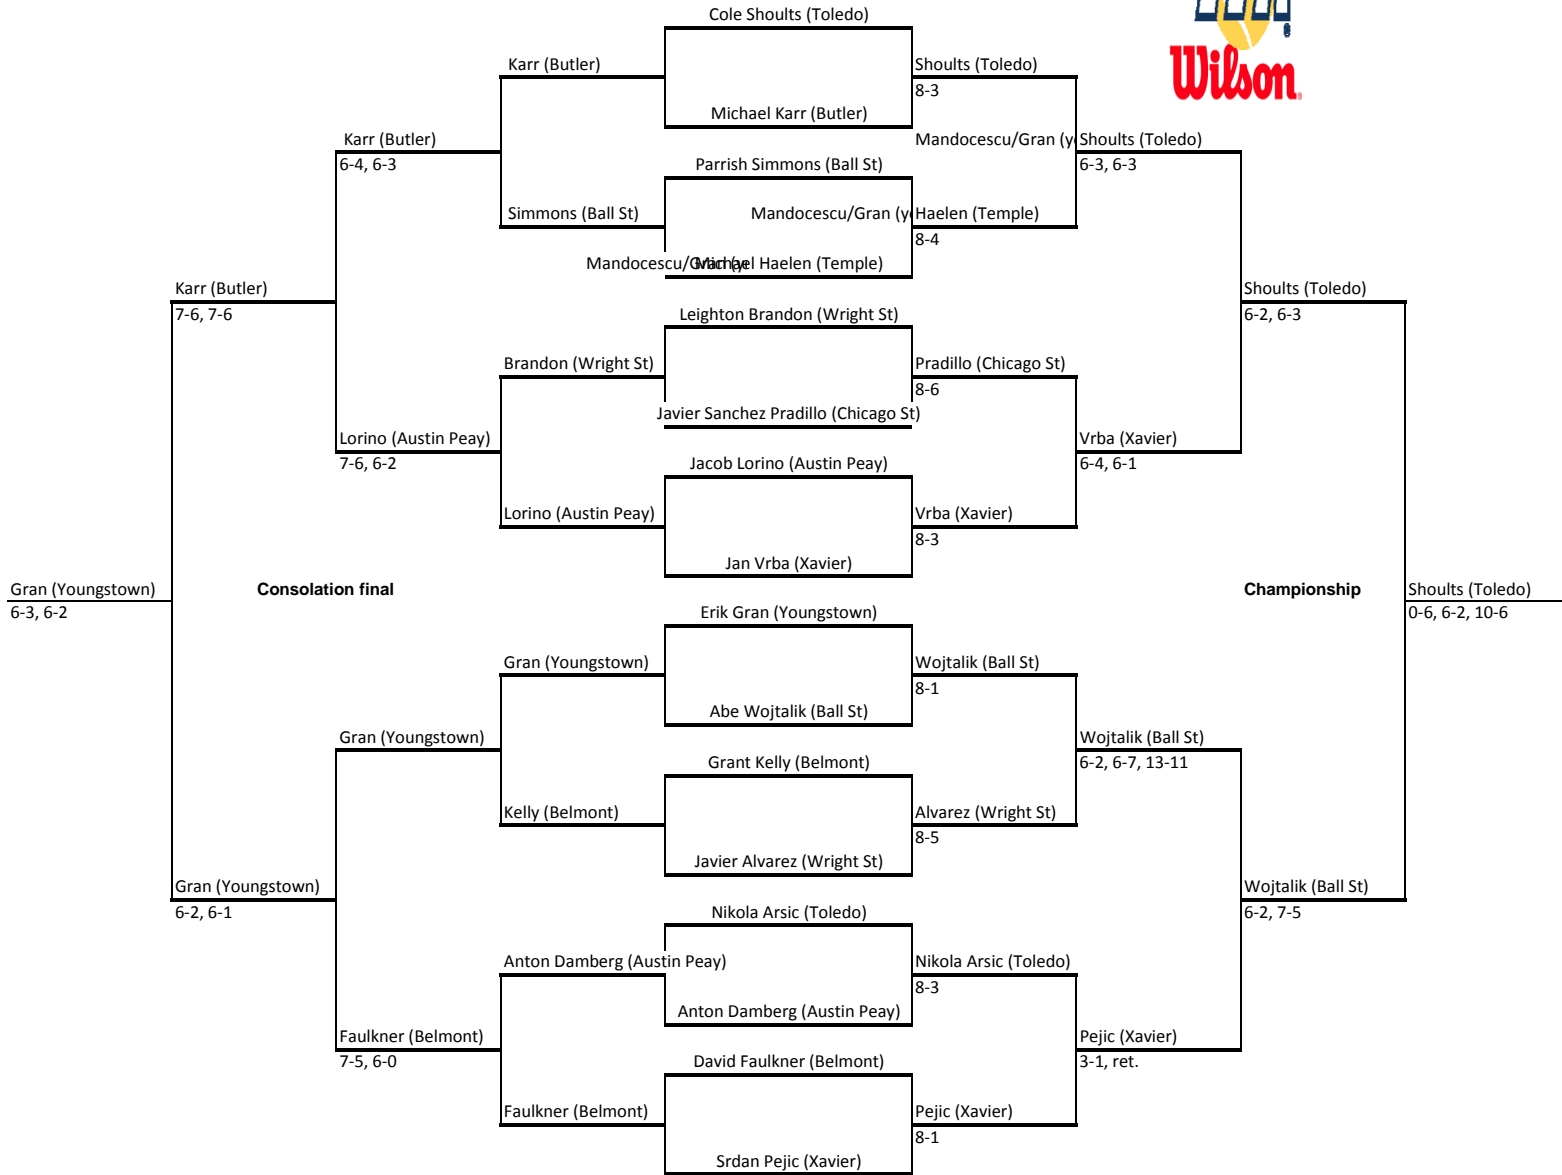

Louisville Invitational
An Intercollegiate Tennis Association Sanctioned Event
F SINGLES