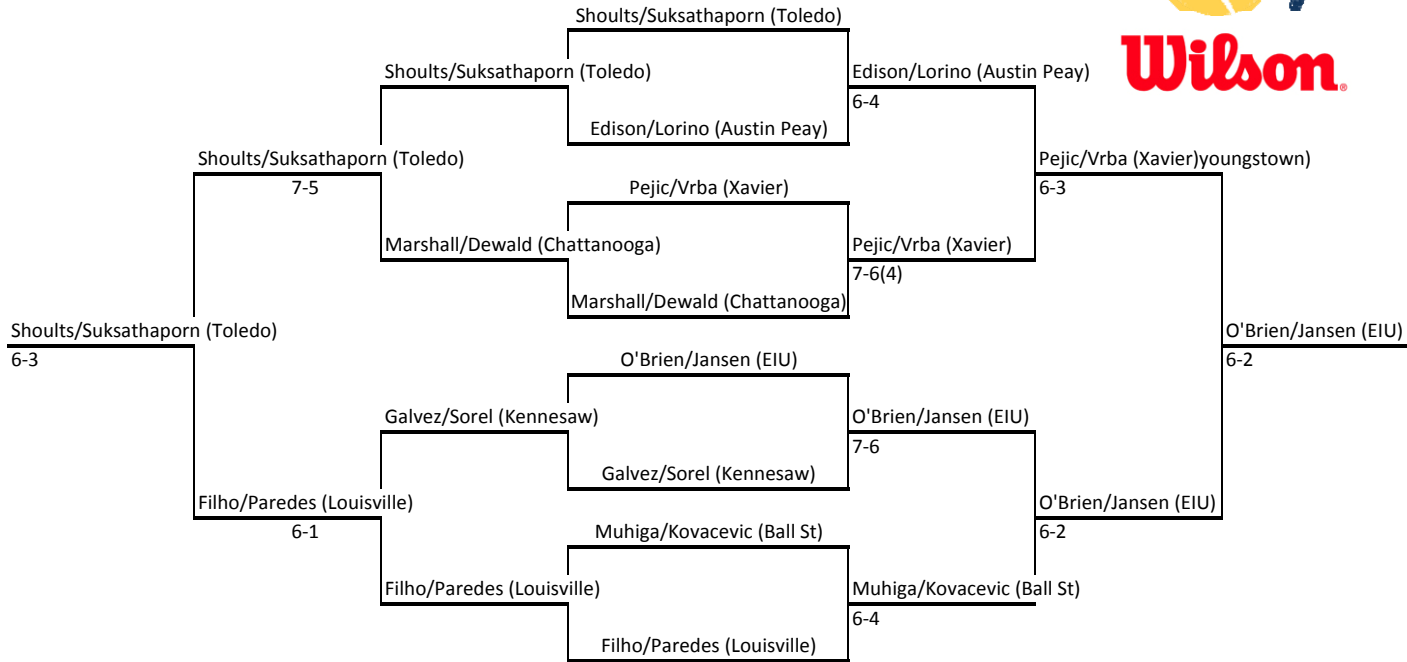

Louisville Invitational

An Intercollegiate Tennis Association Sanctioned Event

D DOUBLES