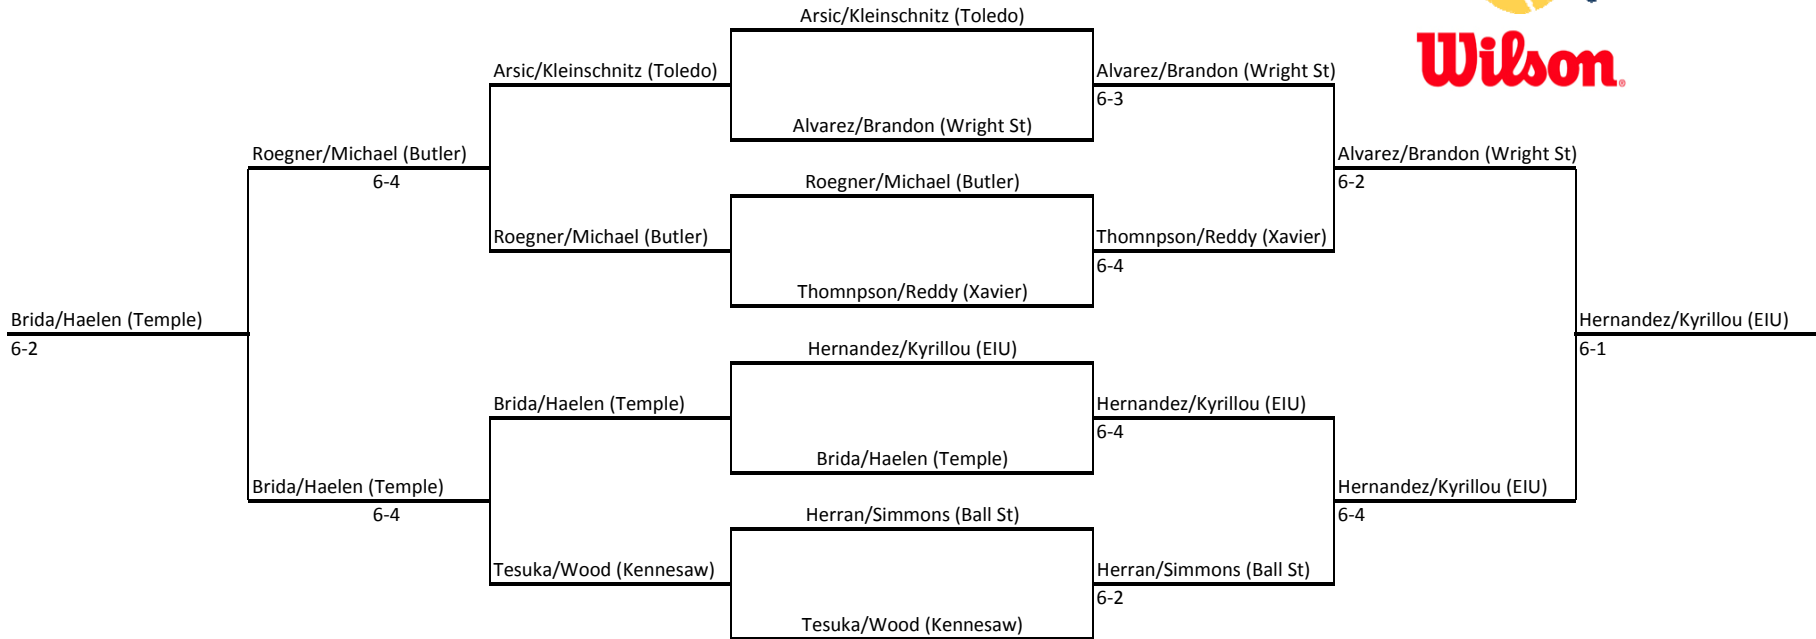

C DOUBLES

Louisville Invitational

An Intercollegiate Tennis Association Sanctioned Event

D DOUBLES

Louisville Invitational

An Intercollegiate Tennis Association Sanctioned Event

E DOUBLES

Louisville Invitational

An Intercollegiate Tennis Association Sanctioned Event
F DOUBLES

Louisville Invitational

An Intercollegiate Tennis Association Sanctioned Event
G DOUBLES

Extra matches (Oct. 13)

David Faulkner (Belmont) d. Max Skaer (Toledo) 4-6, 6-0, 13-11

Daniel Stormon (MTSU) d. Will Morton (Toledo) 6-2, 6-4

Quinten Nevenhoven (Chattanooga) d. Pau Riera (EIU) 6-3, 6-0