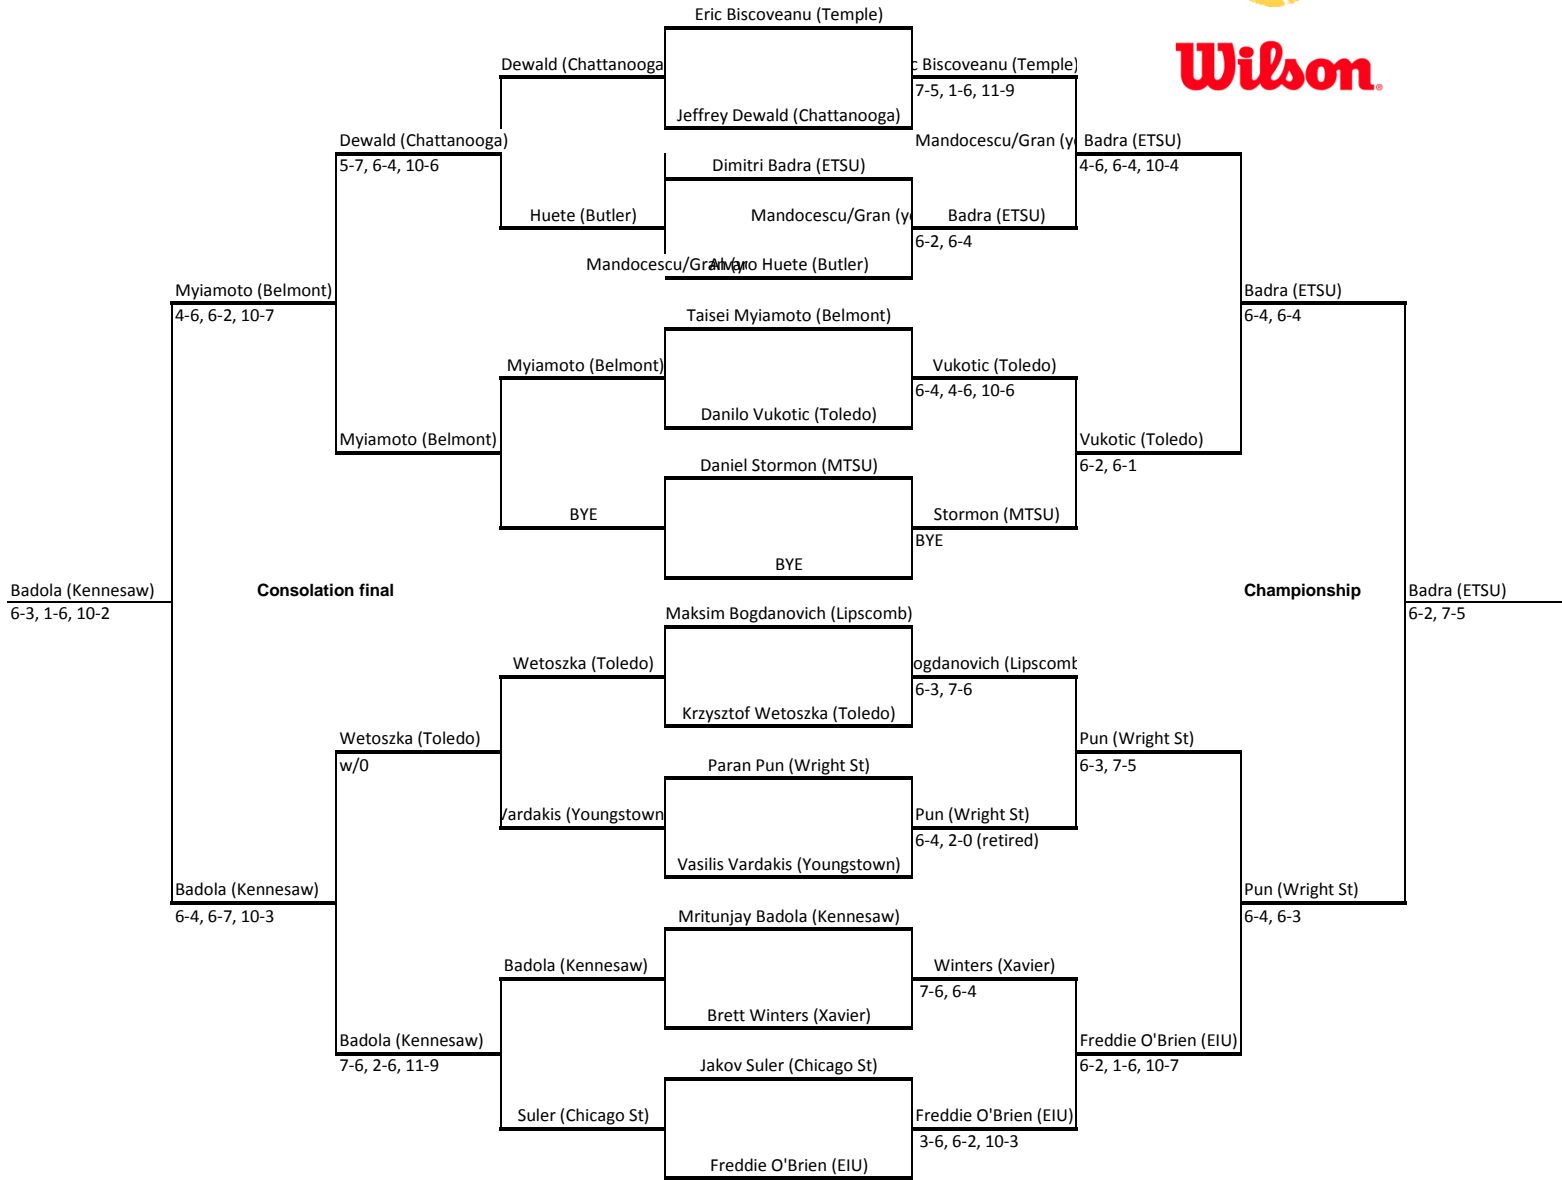

Louisville Invitational
An Intercollegiate Tennis Association Sanctioned Event
C SINGLES