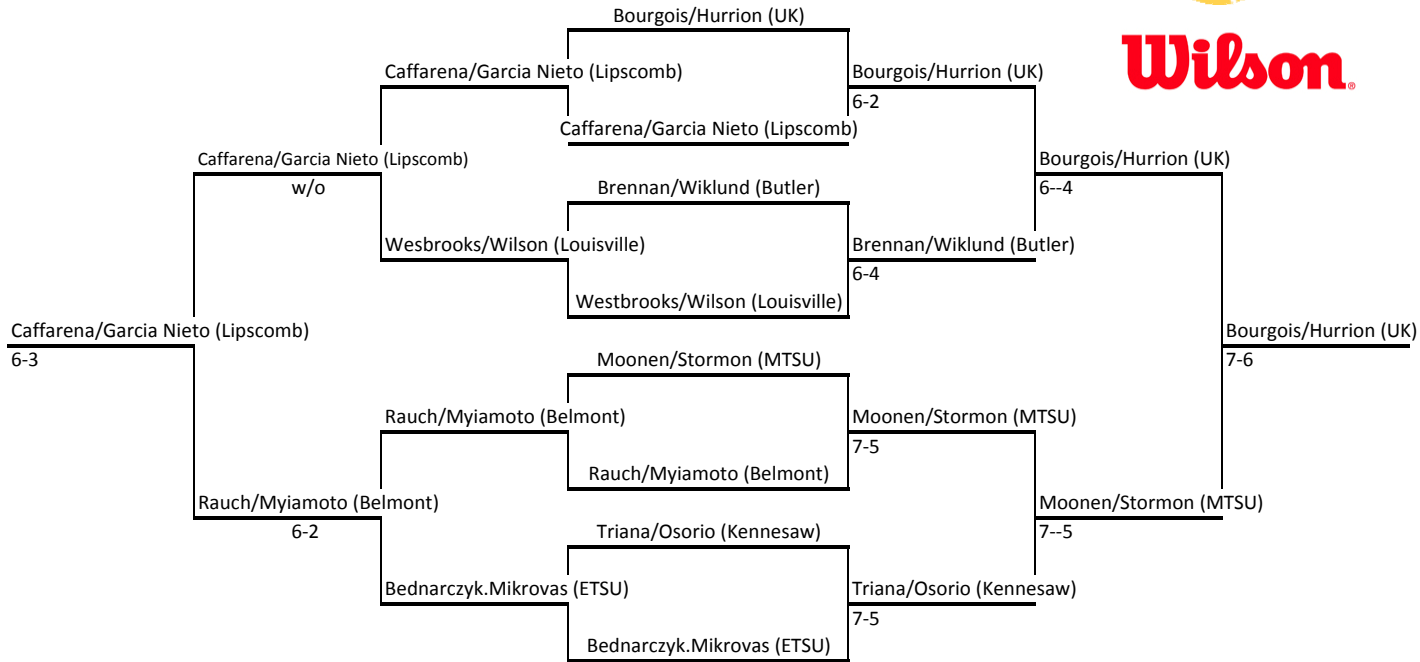

Louisville Invitational
An Intercollegiate Tennis Association Sanctioned Event
A DOUBLES