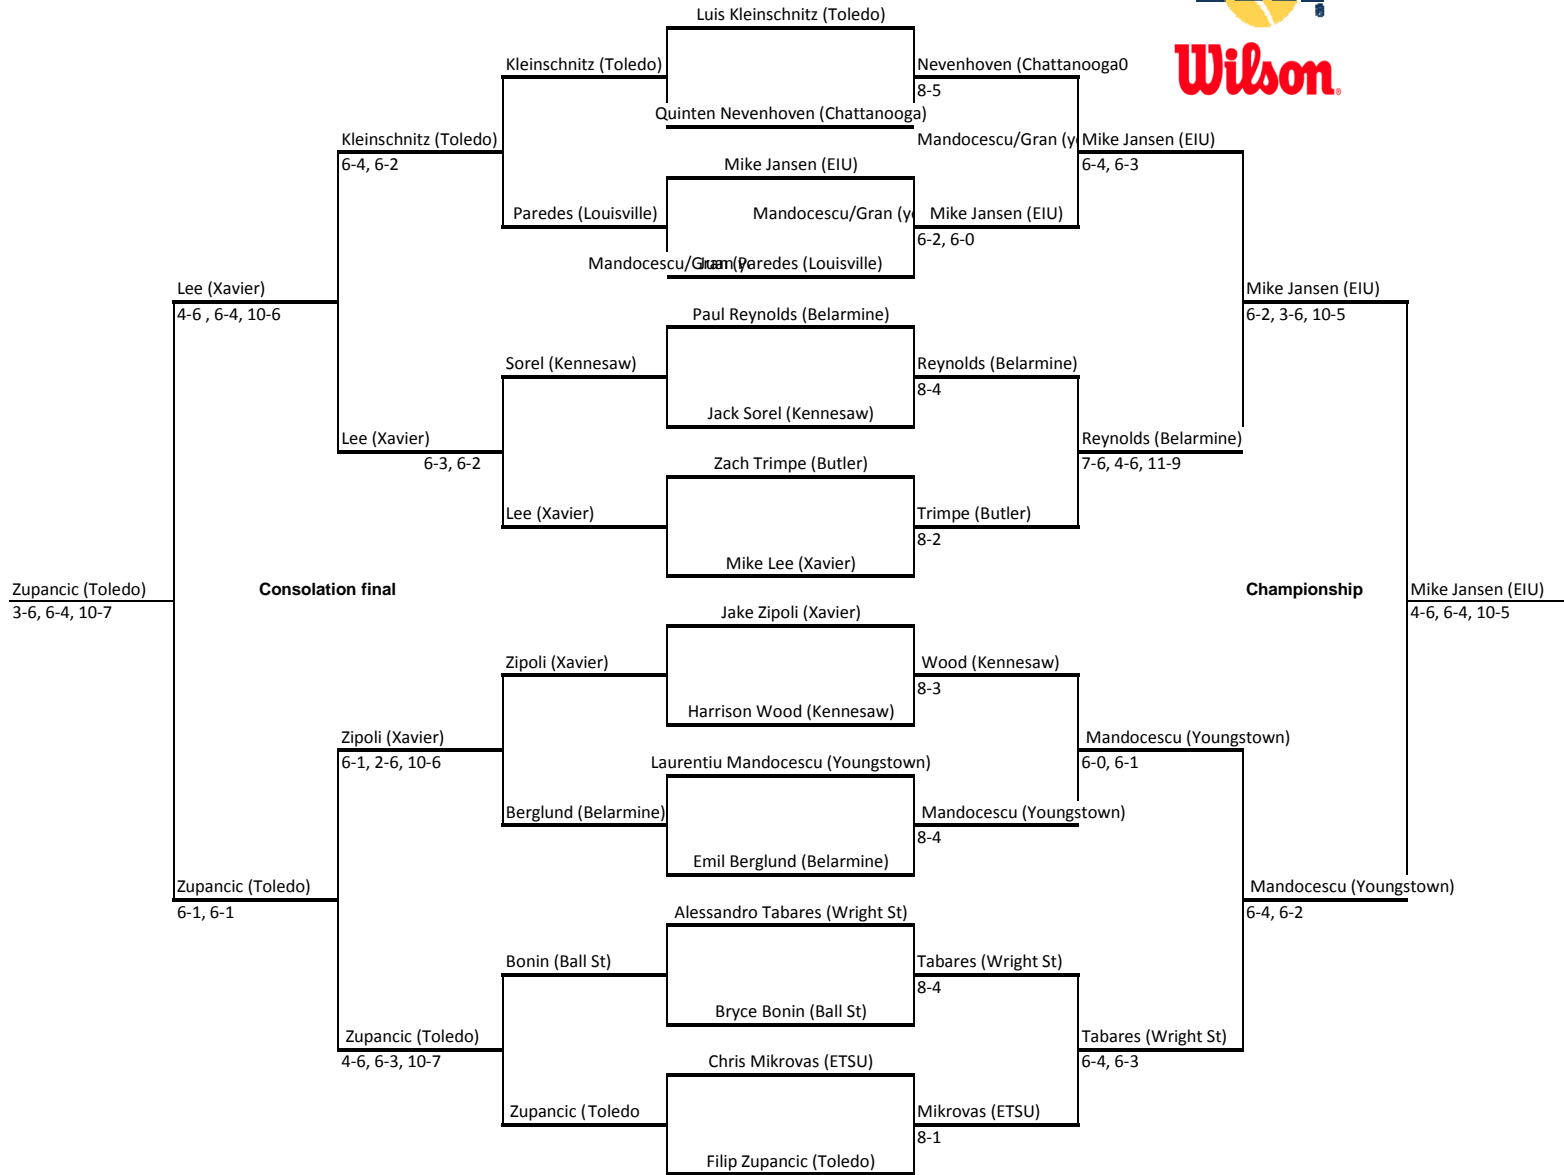

Louisville Invitational
An Intercollegiate Tennis Association Sanctioned Event
E SINGLES