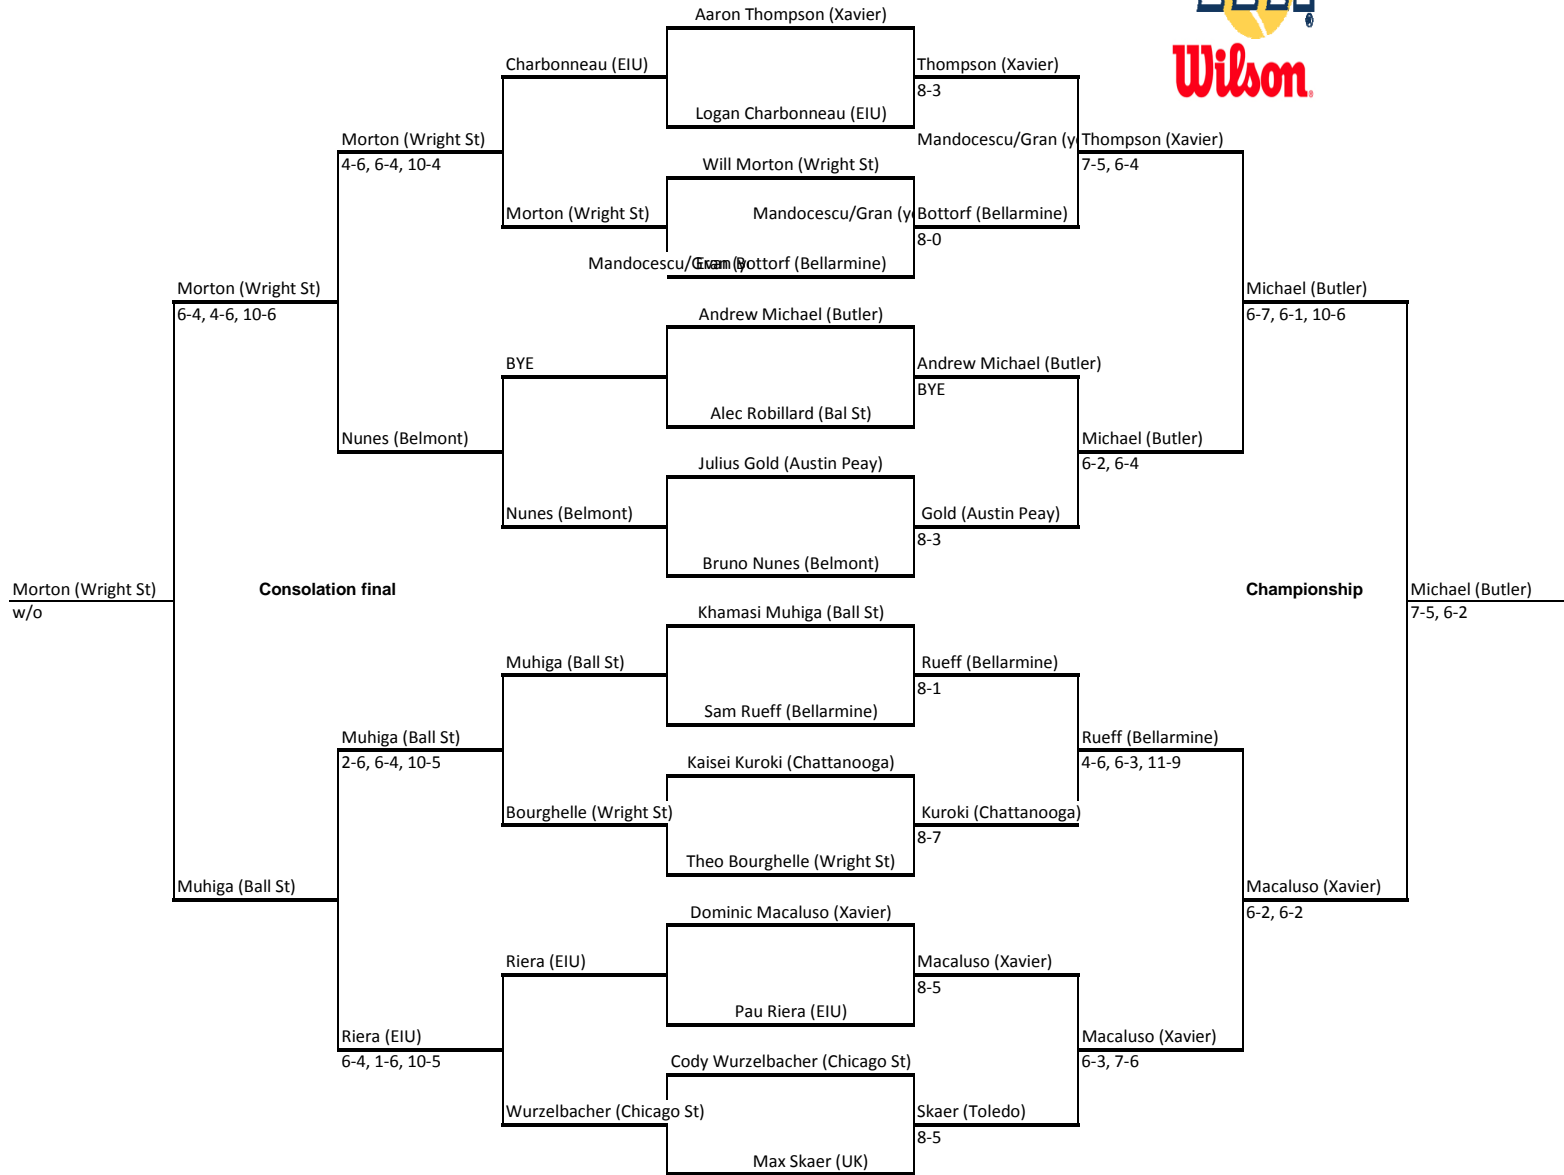

Louisville Invitational
An Intercollegiate Tennis Association Sanctioned Event
G SINGLES