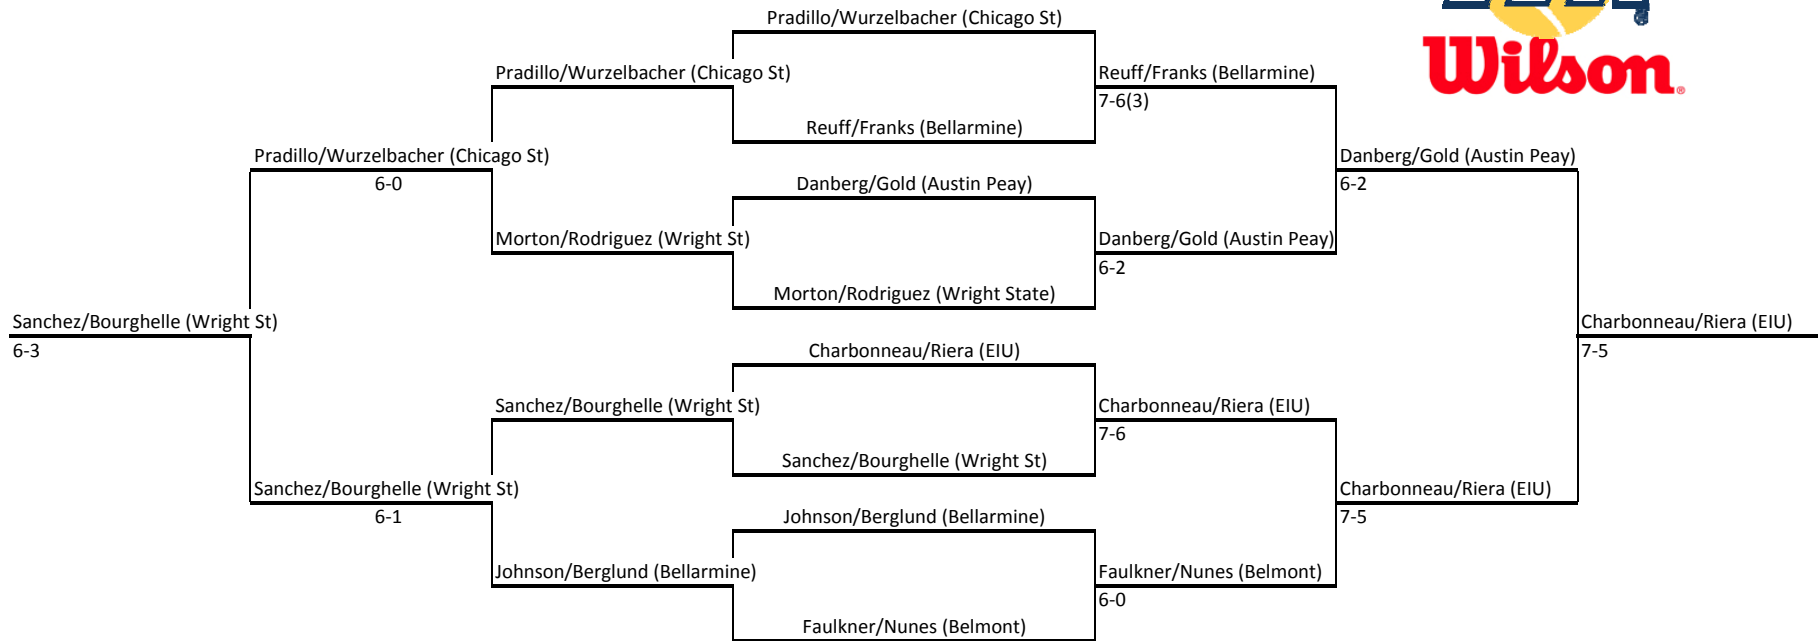

C DOUBLES

Louisville Invitational

An Intercollegiate Tennis Association Sanctioned Event

D DOUBLES

Louisville Invitational

An Intercollegiate Tennis Association Sanctioned Event

E DOUBLES

Louisville Invitational

An Intercollegiate Tennis Association Sanctioned Event
F DOUBLES

Louisville Invitational

An Intercollegiate Tennis Association Sanctioned Event
G DOUBLES

Extra matches (Oct. 13)

David Faulkner (Belmont) d. Max Skaer (Toledo) 4-6, 6-0, 13-11

Daniel Stormon (MTSU) d. Will Morton (Toledo) 6-2, 6-4

Quinten Nevenhoven (Chattanooga) d. Pau Riera (EIU) 6-3, 6-0