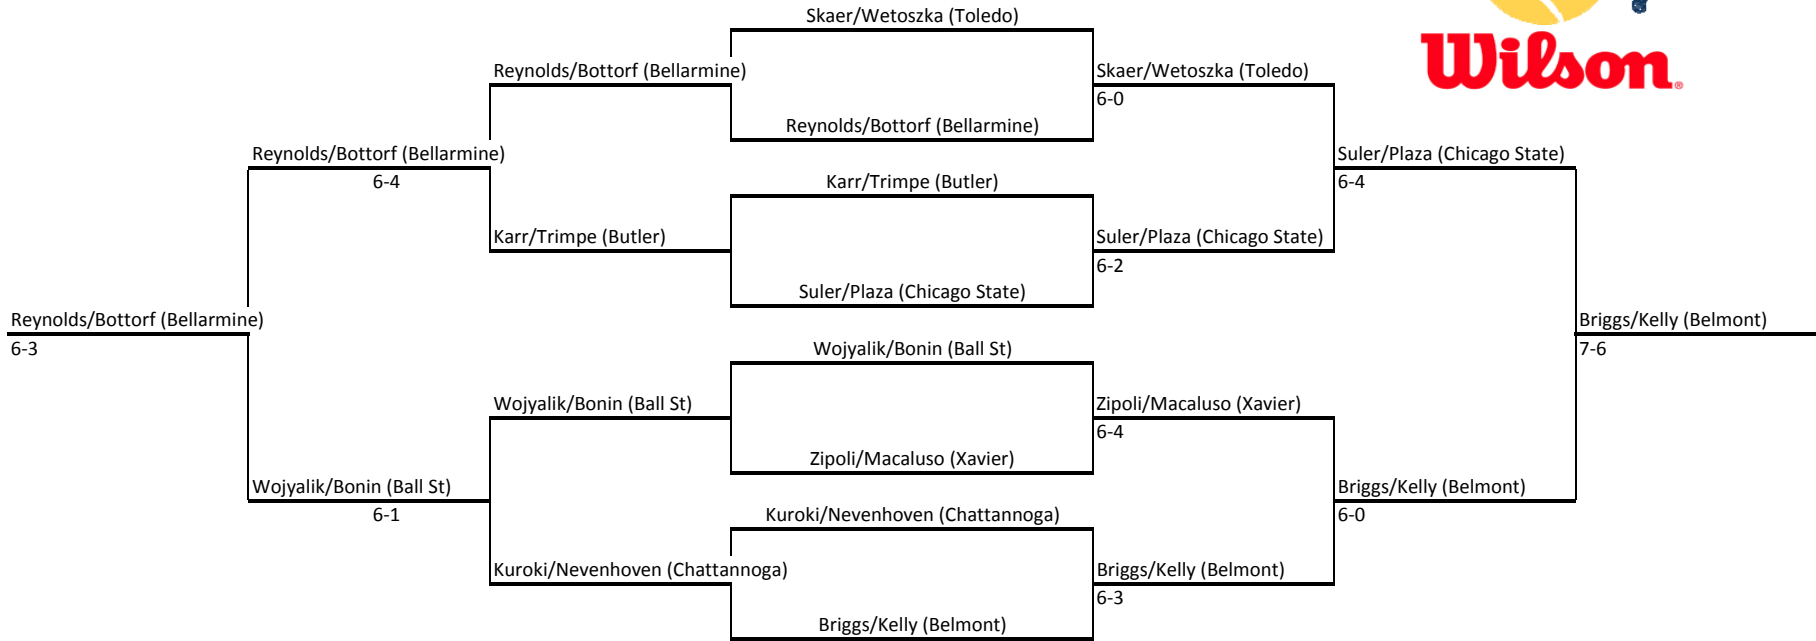

C DOUBLES

Louisville Invitational

An Intercollegiate Tennis Association Sanctioned Event

D DOUBLES

Louisville Invitational

An Intercollegiate Tennis Association Sanctioned Event

E DOUBLES

Louisville Invitational

An Intercollegiate Tennis Association Sanctioned Event
F DOUBLES

Louisville Invitational

An Intercollegiate Tennis Association Sanctioned Event
G DOUBLES

Extra matches (Oct. 13)

David Faulkner (Belmont) d. Max Skaer (Toledo) 4-6, 6-0, 13-11

Daniel Stormon (MTSU) d. Will Morton (Toledo) 6-2, 6-4

Quinten Nevenhoven (Chattanooga) d. Pau Riera (EIU) 6-3, 6-0