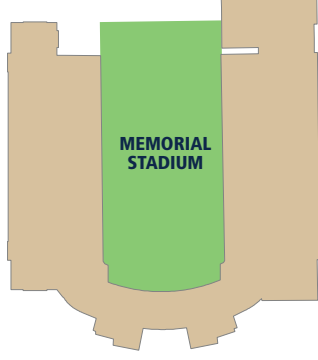

# ILLINOIS VOLLEYBALL PARKING MAP

**AVAILABLE PARKING LOTS**

**NO PARKING**  
Construction area

**FREE FAN SHUTTLE PICKUP**  
Begins 90 minutes prior to first serve and runs continuously up to an hour after the match. Shuttles are ADA Compliant.

GREGORY DRIVE

SIXTH STREET

PEABODY DRIVE

PENNSYLVANIA AVE

FIRST STREET

KIRBY AVE

FOURTH STREET

BIELFELDT ATHLETIC  
ADMINISTRATION BUILDING