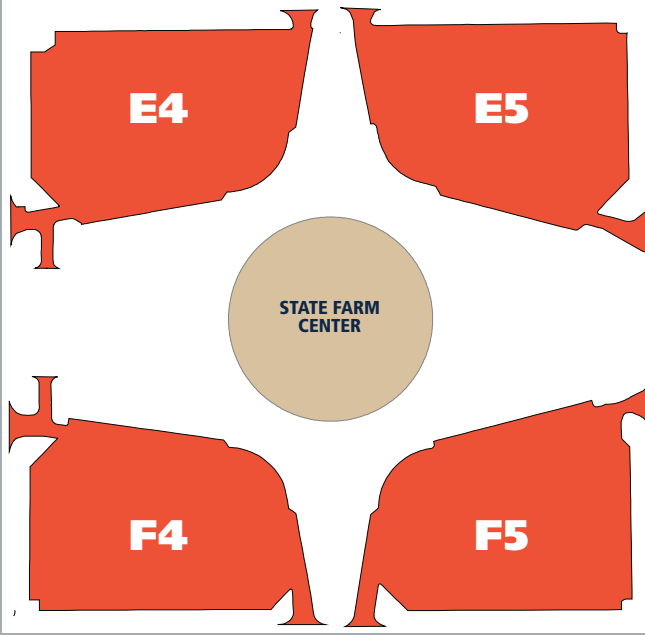

# ILLINOIS VOLLEYBALL PARKING MAP

**AVAILABLE PARKING LOTS**

**NO PARKING**  
Construction area

**FREE FAN SHUTTLE PICKUP**  
Begins 90 minutes prior to first serve and runs continuously up to an hour after the match. Shuttles are ADA Compliant.

GREGORY DRIVE

SIXTH STREET

PEABODY DRIVE

PENNSYLVANIA AVE

FIRST STREET

KIRBY AVE

FOURTH STREET

BIELFELDT ATHLETIC  
ADMINISTRATION BUILDING

UBEN BASKETBALL  
PRACTICE FACILITY

ST. MARYS ROAD