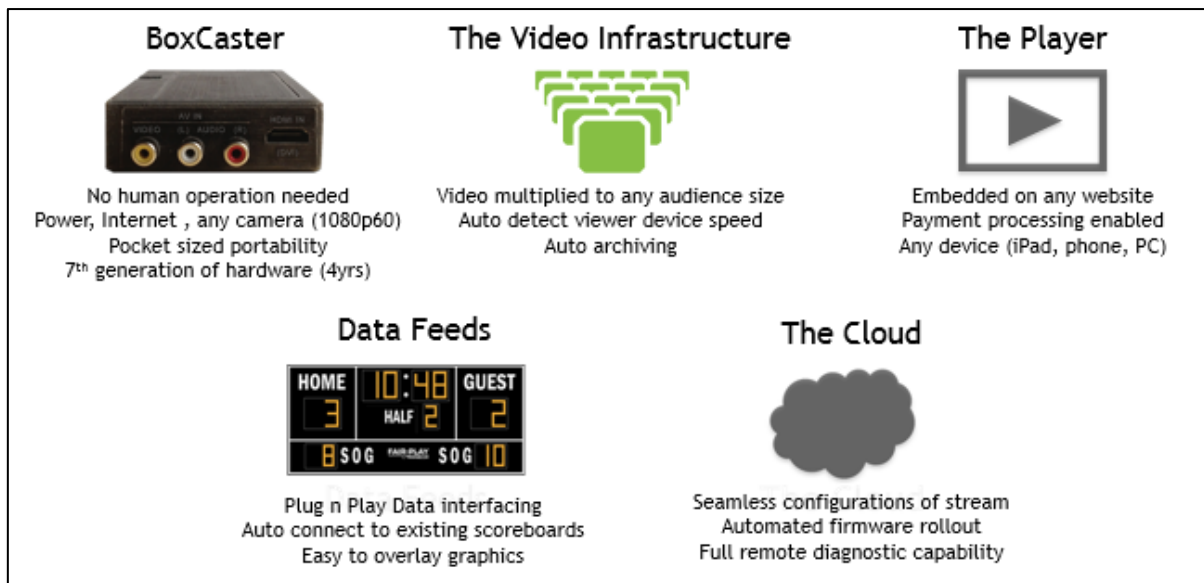

BoxCast LLC, 27-1498394
1501 N Marginal Drive
Burke Lakefront Airport #220
Cleveland, OH 44114

LIVE HD VIDEO STREAMING PROPOSAL SAMPLE FOR BRIDGEWATER COLLEGE

BOXCAST OVERVIEW

- **End-to-End Solution.** BoxCast offers an end-to-end live HD video streaming solution that doesn't require a computer.
- **Simple Setup.** All you need is a video source, internet connection and our BoxCaster. Simple – one camera setup: <https://www.boxcast.com/easy>
- **Compatible with Any Device.** Viewable from any computer, tablet or smartphone.
- **Adaptive Bitrate Streaming.** Our proprietary system detects the quality of your input video/audio source and maintains the quality all the way to your viewer. Our system also detects what your viewers are watching from and adjusts the bitrate so they get the best viewing experience.
- **Data Feeds.** Scoreboard integration available for automated time and score overlays (we have a manual scoreboard feature as well).
- **Revenue Opportunity.** Revenue generation opportunity with Ticketed or FLEX plan setup (more info below).
- **Customer Success.** 24/7 support for client and viewers.

THE 5 BOXCAST SPARKLES

Below are the 5 sparkles of the BoxCast technology.