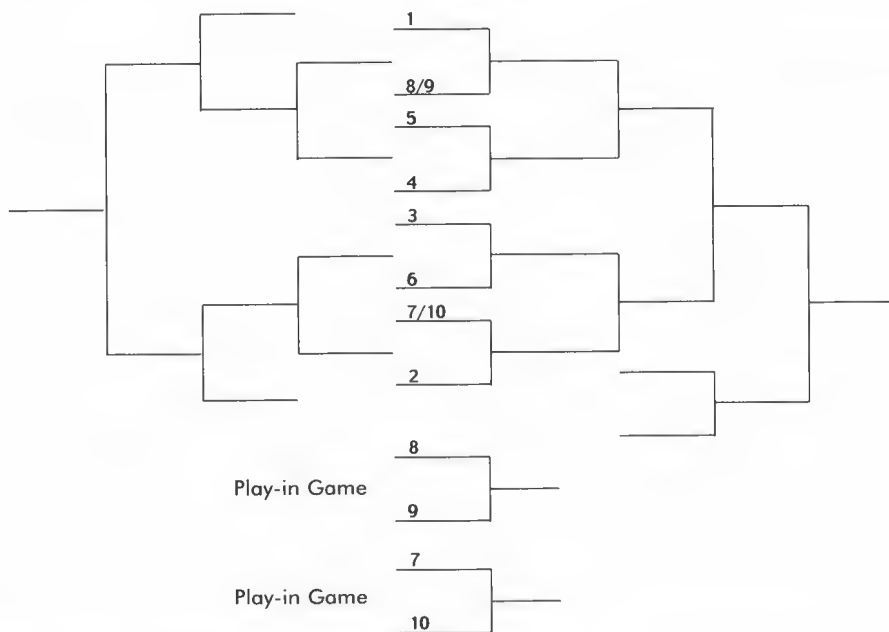

Sun., May 23

- Championship Game 2:00p

BRACKET

1999 NCAA COLLEGE WORLD SERIES

The College World Series will be celebrating its 50th year in Omaha in 1999 with a new format in place to determine the schools that will play in the 53rd annual classic.