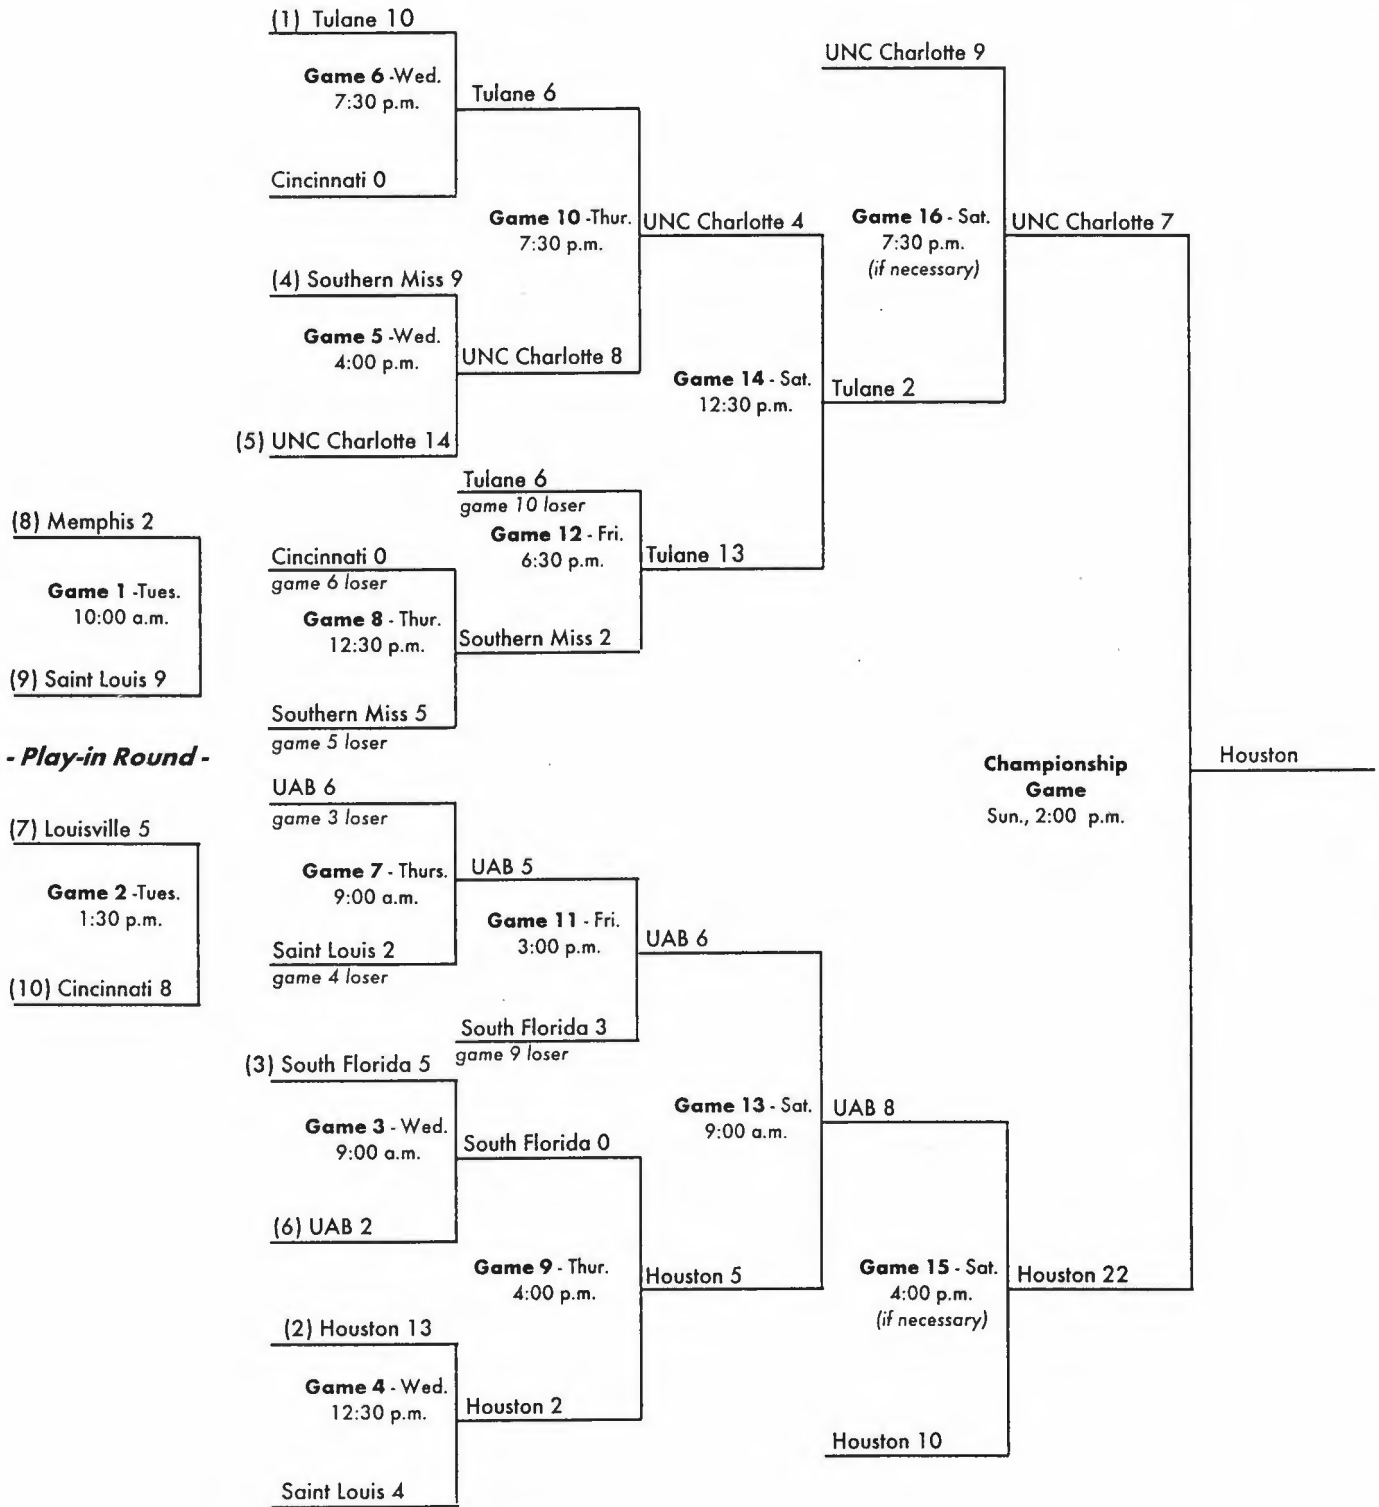

1997 CONFERENCE USA BASEBALL CHAMPIONSHIP

Tulane University, New Orleans, La.