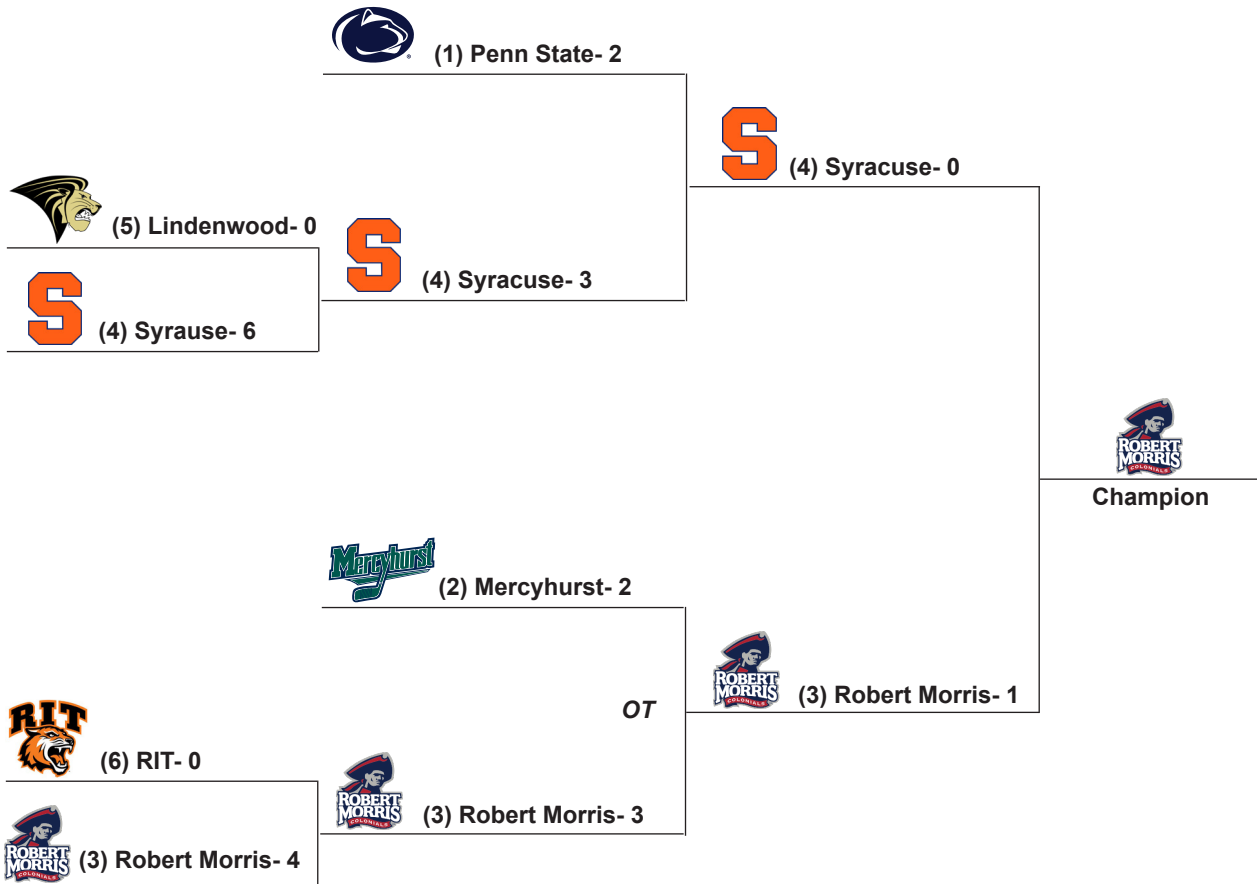

2020-21 CHA REVIEW

FINAL 2020-21 CHA STANDINGS

Rk (Nat'l Rank) Team	Pts%	Conference					Overall				
		Pts	GP	W-L-T	GF-GA	GP	W-L-T	Win%	GF- GA		
1 Penn State	.850	34	20	16-2-2	70-29	21	16-3-2	.810	72-32		
2 Mercyhurst	.618	21	17	10-6-1	48-34	18	10-7-1	.583	50-37		
3 Robert Morris	.605	23	19	11-7-1	53-38	25	16-8-1	.660	71-45		
4 Syracuse	.567	17	15	8-6-1	45-28	22	12-9-1	.568	67-39		
5 Lindenwood	.156	5	16	2-13-1	24-56	17	2-14-1	.147	24-62		
6 RIT	.067	2	15	1-14-0	9-64	16	1-15-0	.062	9-68		

(Rankings are USCHO.com followed by USA Today/USA Hockey Magazine)

2020-21 CHA PLAYOFF RESULTS

First Round
March 4
Erie Insurance Arena
Erie, Pa.

Semifinals
March 5
Erie Insurance Arena
Erie, Pa.

Championship
March 6
Erie Insurance Arena
Erie, Pa.