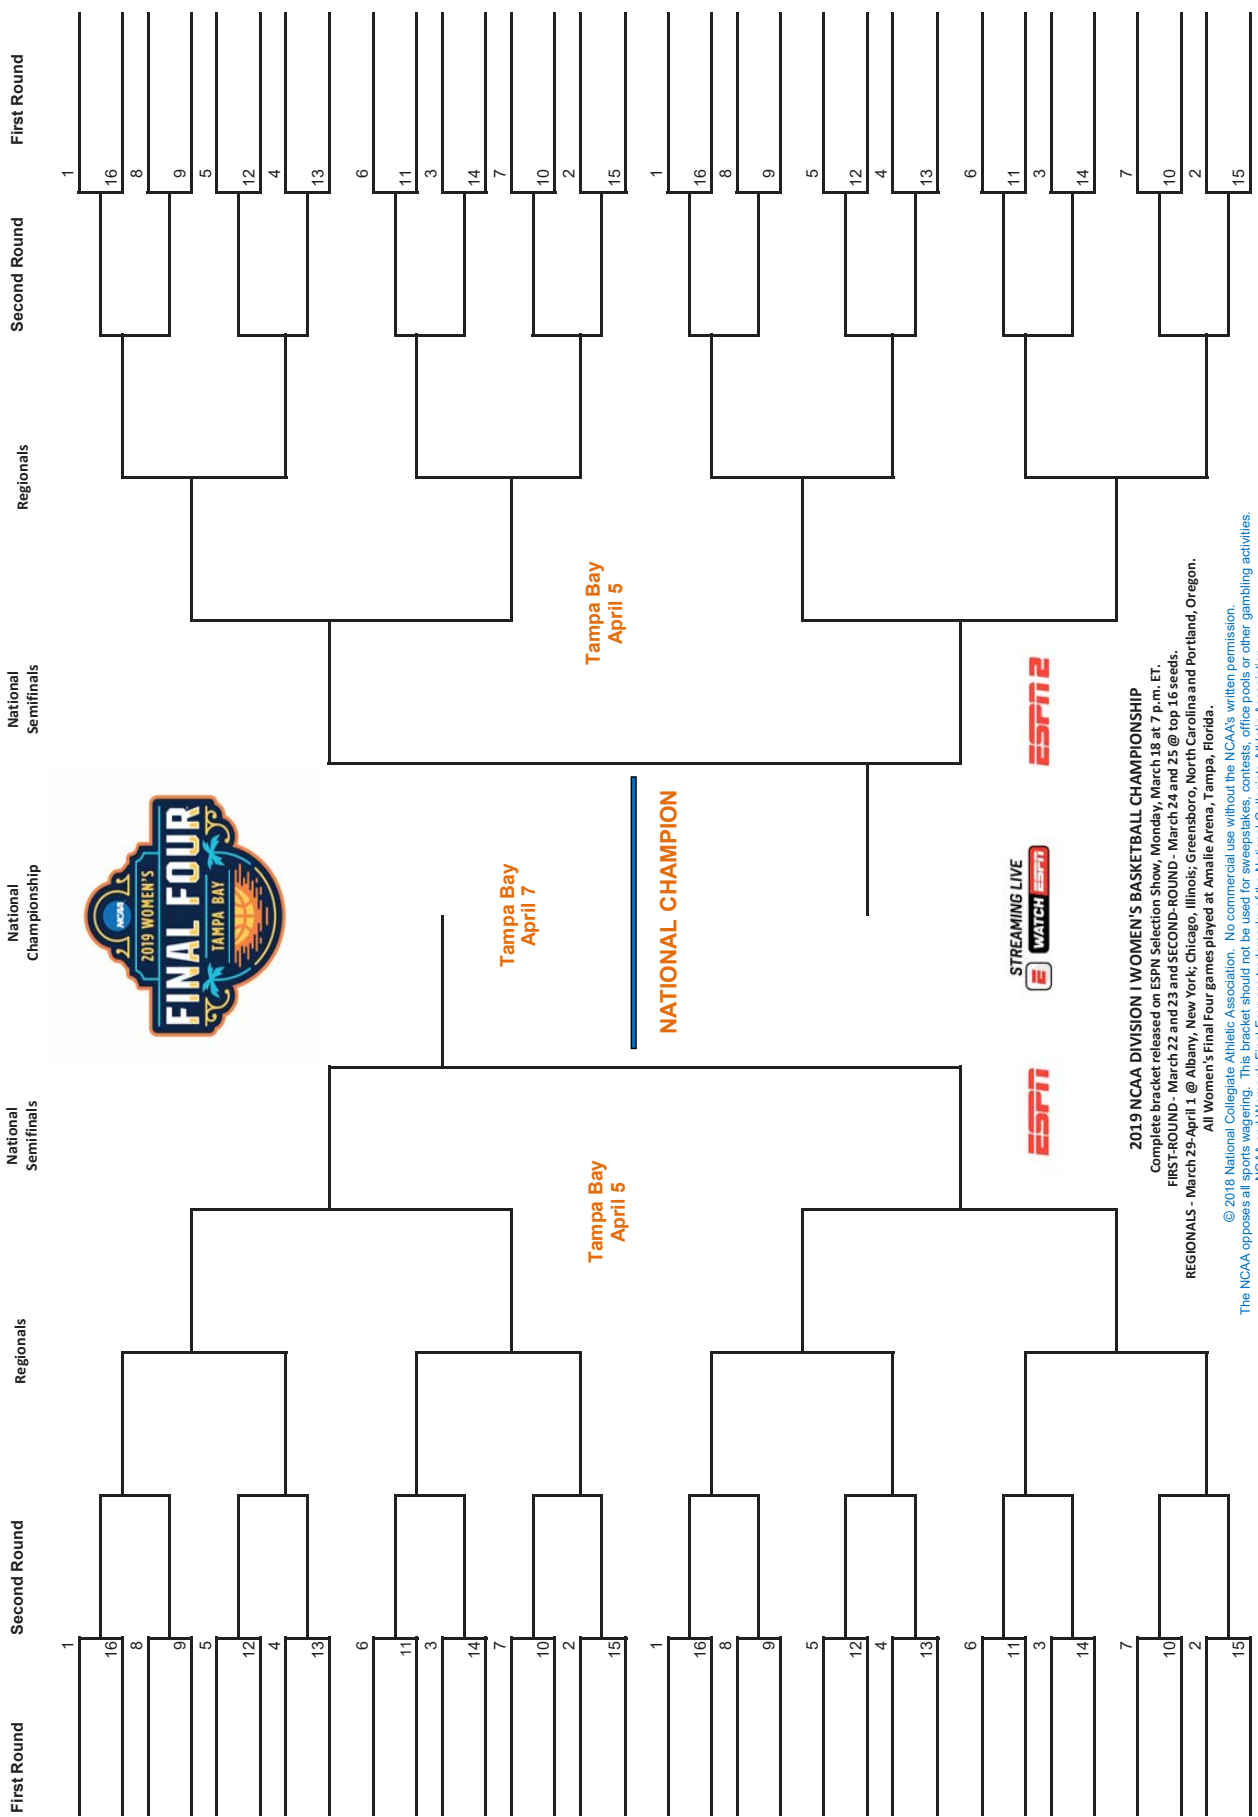

2019 NCAA Division I Women's BASKETBALL CHAMPIONSHIP

2019 NCAA DIVISION I WOMEN'S BASKETBALL CHAMPIONSHIP
Complete bracket released on ESPN Selection Show, Monday, March 18 at 7 p.m. ET.
FIRST-ROUND - March 22 and 23 and **SECOND-ROUND** - March 24 and 25 @ top 16 seeds.
REGIONALS - March 29-April 1 @ Albany, New York; Chicago, Illinois; Greensboro, North Carolina and Portland, Oregon.
All Women's Final Four games played at Amalie Arena, Tampa, Florida.

© 2018 National Collegiate Athletic Association. No commercial use without the NCAA's written permission. The NCAA opposes all sports wagering. This bracket should not be used for sweepstakes, contests, office pools or other gambling activities. NCAA and Women's Final Four are trademarks of the National Collegiate Athletic Association.