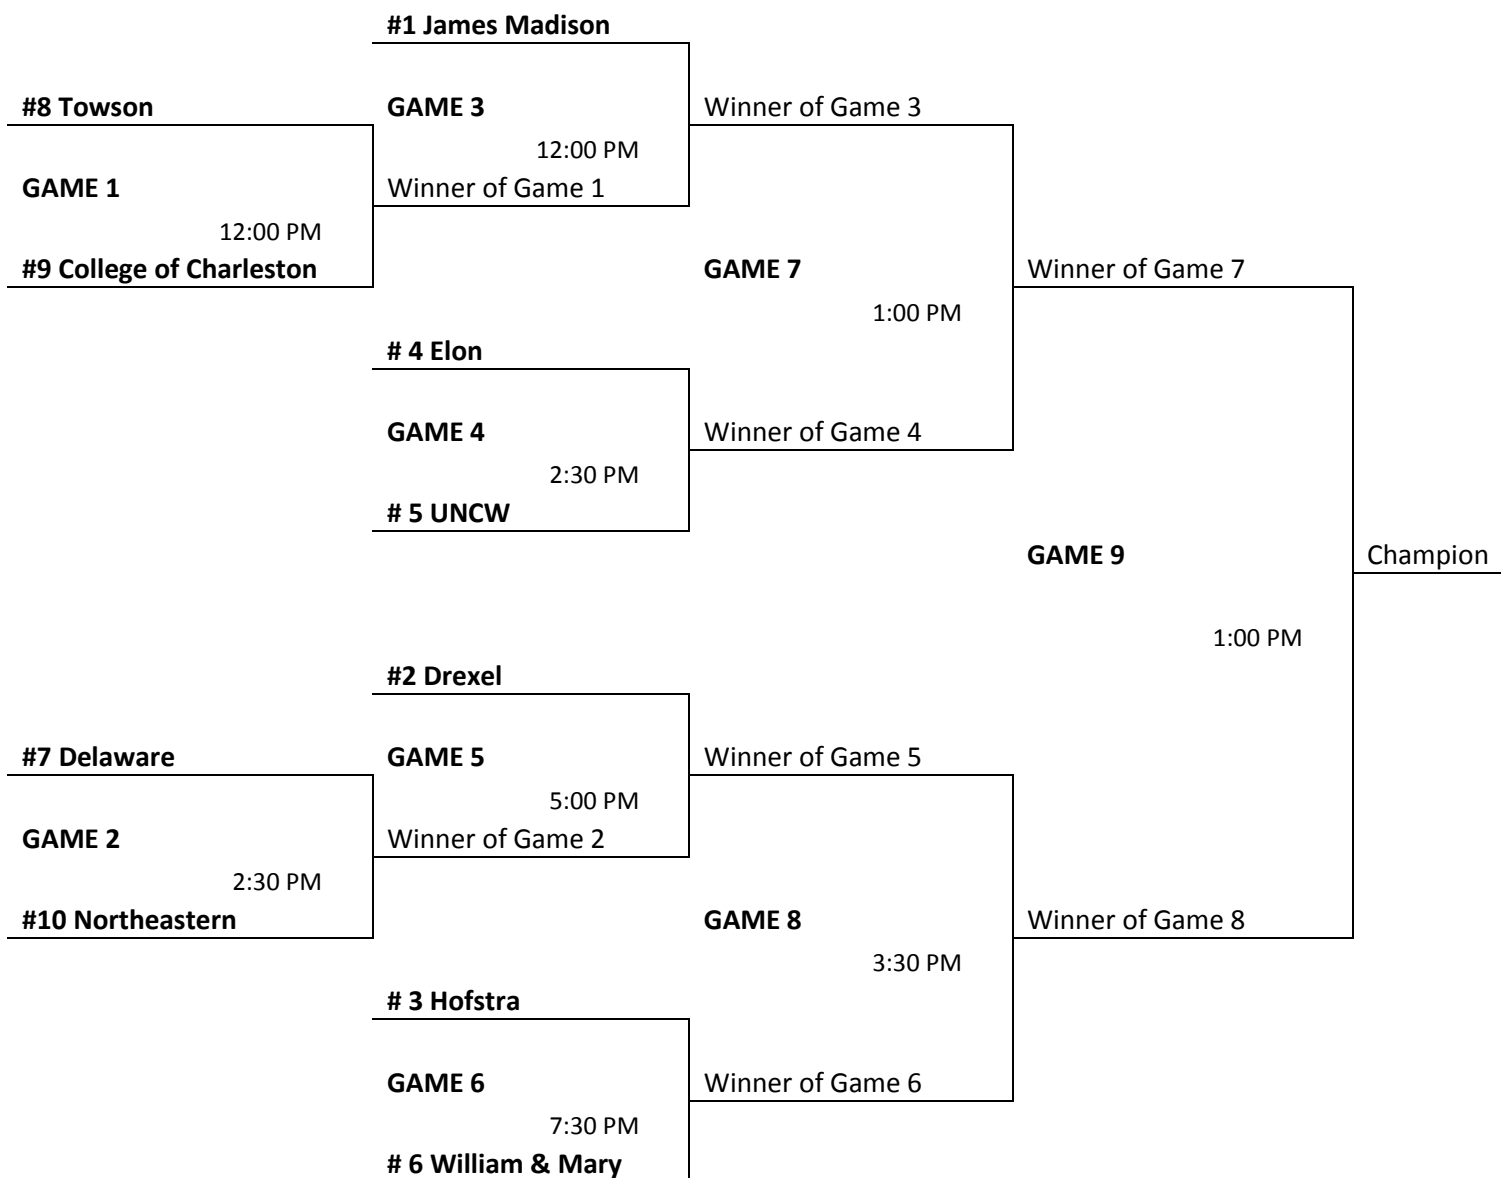

2015 CAA Women's Basketball Championship Bracket

Thursday, March 12
Opening Round

Friday, March 13
Quarterfinals

Saturday, March 14
Semifinals

Sunday, March 15
Championship Game

CAA ACTIVE CAREER LEADERS *

SCORING (600+)

Precious Hall, James Madison	1431
Kelva Atkins, UNCW	1321
LaTorri Hines-Allen, Towson	1168
Toia Giggetts, James Madison	1127
A'lece Mark, Northeastern	1081
Zora Stephenson, Elon	921
Dominique Johnson, Towson	903
Jazmen Boone, William & Mary	897
Sam Coffey, Elon	854
Jazmon Gwathmey, James Madison	836
Shatia Cole, UNCW	815
Rachel Pearson, Drexel	775
Courtnei Green, Delaware	774
Lauren Okafor, James Madison	771
Kyla Kerstetter, William & Mary	764
Marlena Tremba, William & Mary	746
Joy Caracciolo, Delaware	722
Samantha DeFreese, Northeastern	713
Brie Mobley, UNCW	694
Amencie Mercier, Northeastern	690
Bre Bolden, CofC	658
Erika Brown, Delaware	613

*14th, 22nd, 41st, 46th, 51st respectively, among NCAA DI Active Leaders

REBOUNDING (400+)

LaTorri Hines-Allen, Towson	792
Toia Giggetts, James Madison	754
Lauren Okafor, James Madison	729
Sam Coffey, Elon	655
Jazmon Gwathmey, James Madison	507
Markell Smith, Towson	473
Joy Carracciolo, Delaware	465
Elo Edeferioka, Hofstra	460
Michaela Hopkins, CofC	450
Kelva Atkins, UNCW	444
Samantha DeFreese, Northeastern	451

ASSISTS (150+)

Angela Mickens, James Madison	413
Amencie Mercier, Northeastern	348
Kelva Atkins, UNCW	289
A'lece Mark, Northeastern	270
Jazmen Boone, William & Mary	260
Meghan Creighton, Drexel	258
Dominique Johnson, Towson	258
Krystal Luciano, Hofstra	209
Precious Hall, James Madison	197
Darius Faulk, Hofstra	185
Sam Coffey, Elon	182
Essence Baucom, Elon	151
Shatia Cole, UNCW	150

Courtnei Green, Delaware	135
Asia Jackson, Hofstra	129

STEALS (100+)

Jazmen Boone, William & Mary	218
Kelva Atkins, UNCW	165
A'lece Mark, Northeastern	144
Amencie Mercier, Northeastern	146
Bre Bolden, CofC	144
Kyla Kerstetter, William & Mary	143
Shatia Cole, UNCW	136
Angela Mickens, James Madison	129
Precious Hall, James Madison	126
Dominique Johnson, Towson	107
Ciara Webb, Towson	105
Asia Jackson, Hofstra	105

BLOCKS (100+)

Lauren Okafor, James Madison	145
Mikaela Hopkins, CofC	139
Sam Coffey, Elon	125
Jazmon Gwathmey, James Madison	121

FIELD GOALS MADE (200+)

Precious Hall, James Madison	485
Kelva Atkins, UNCW	479
LaTorri Hines-Allen, Towson	468
Toia Giggetts, James Madison	450
A'lece Mark, Northeastern	368
Zora Stephenson, Elon	319
Jazmon Gwathmey, James Madison	318
Jazmen Boone, William & Mary	311
Dominique Johnson, Towson	306
Sam Coffey, Elon	303
Shatia Cole, UNCW	302
Lauren Okafor, James Madison	297
Brie Mobley, UNCW	292
Joy Caracciolo, Delaware	279
Samantha DeFreese, Northeastern	278
Kyla Kerstetter, William & Mary	276
Rachel Pearson, Drexel	272
Bre Bolden, CofC	263
Courtnei Green, Delaware	243
Sarah Curran, Drexel	241
Amencie Mercier, Northeastern	239
Marlena Tremba, William & Mary	228
Erin Hall, CofC	218
Erika Brown, Delaware	215
Mikaela Hopkins, CofC	207

3-PT FIELD GOALS MADE (100+)

Zora Stephenson, Elon	226
Precious Hall, James Madison	192
Rachel Pearson, Drexel	182
Dominique Johnson, Towson	152
A'lece Mark, Northeastern	136
Marlena Tremba, William & Mary	135
Erin Hall, CofC	126
Courtnei Green, Delaware	123
Meghan Creighton, Drexel	121
Sam Coffey, Elon	103
Amencie Mercier, Northeastern	102

GAMES PLAYED (100+)