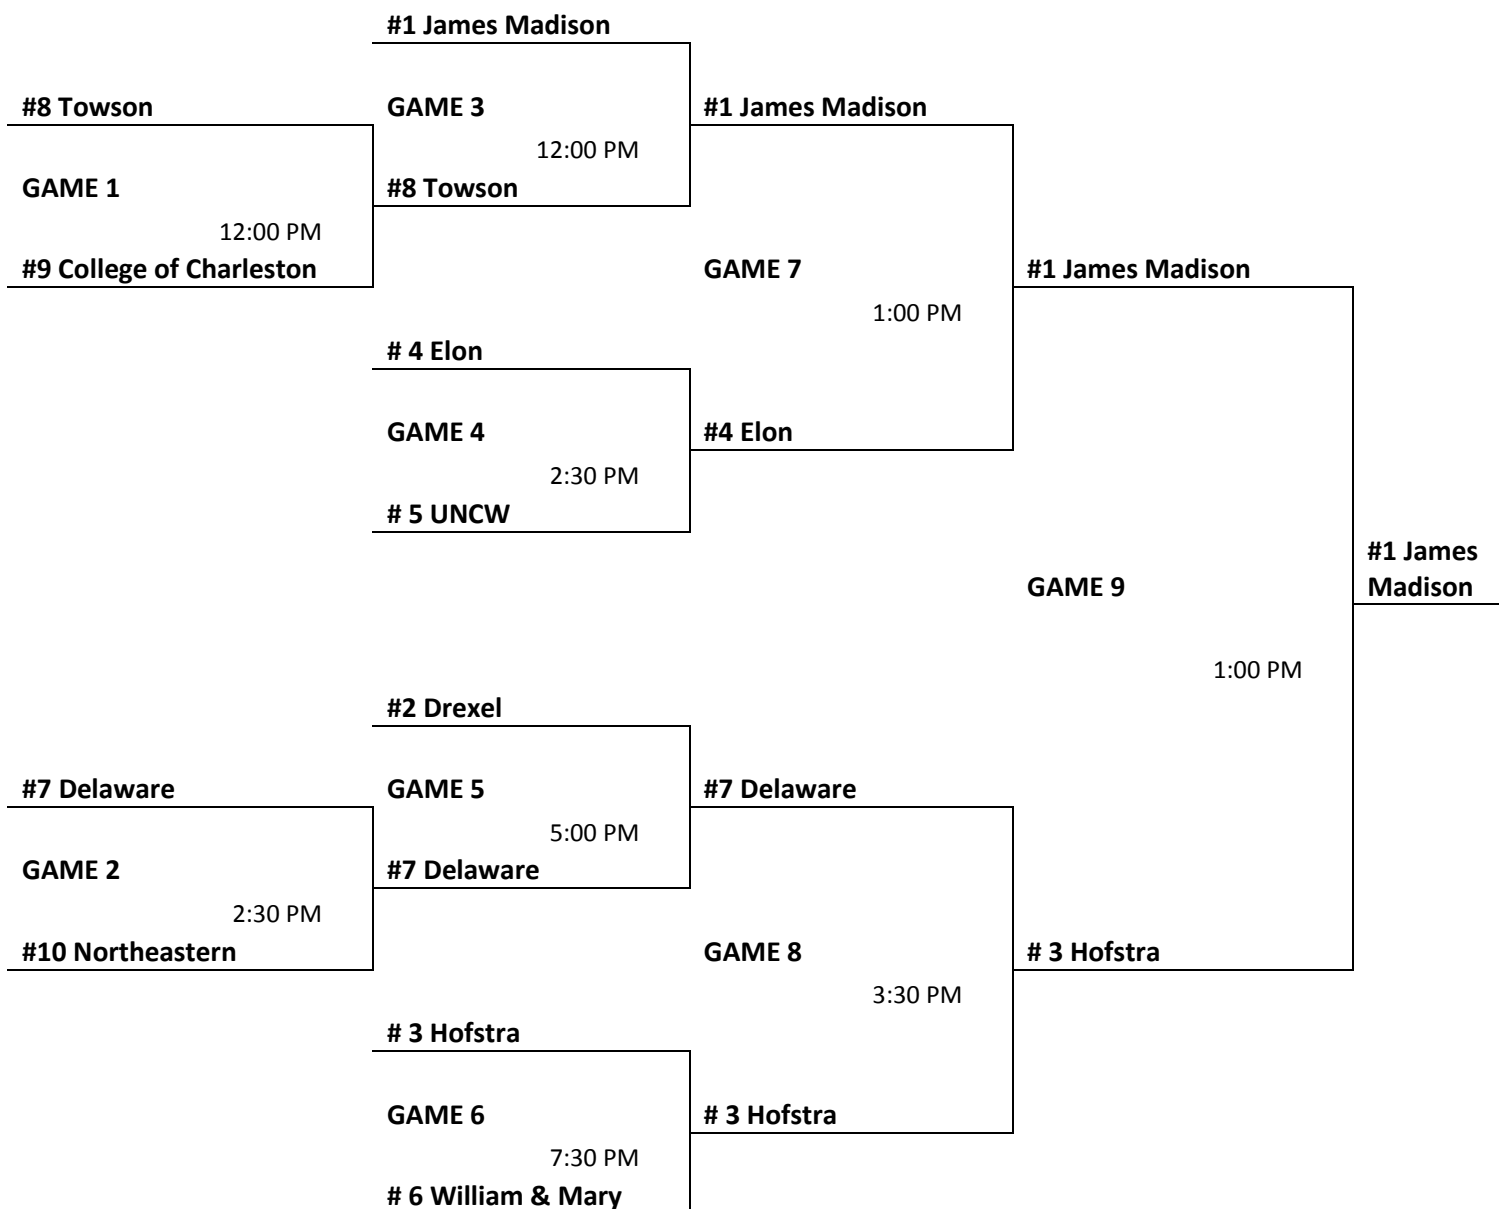

2015 CAA Women's Basketball Championship Bracket

Thursday, March 12
Opening Round

Friday, March 13
Quarterfinals

Saturday, March 14
Semifinals

Sunday, March 15
Championship Game

CAA vs. Non-Conference Opponents