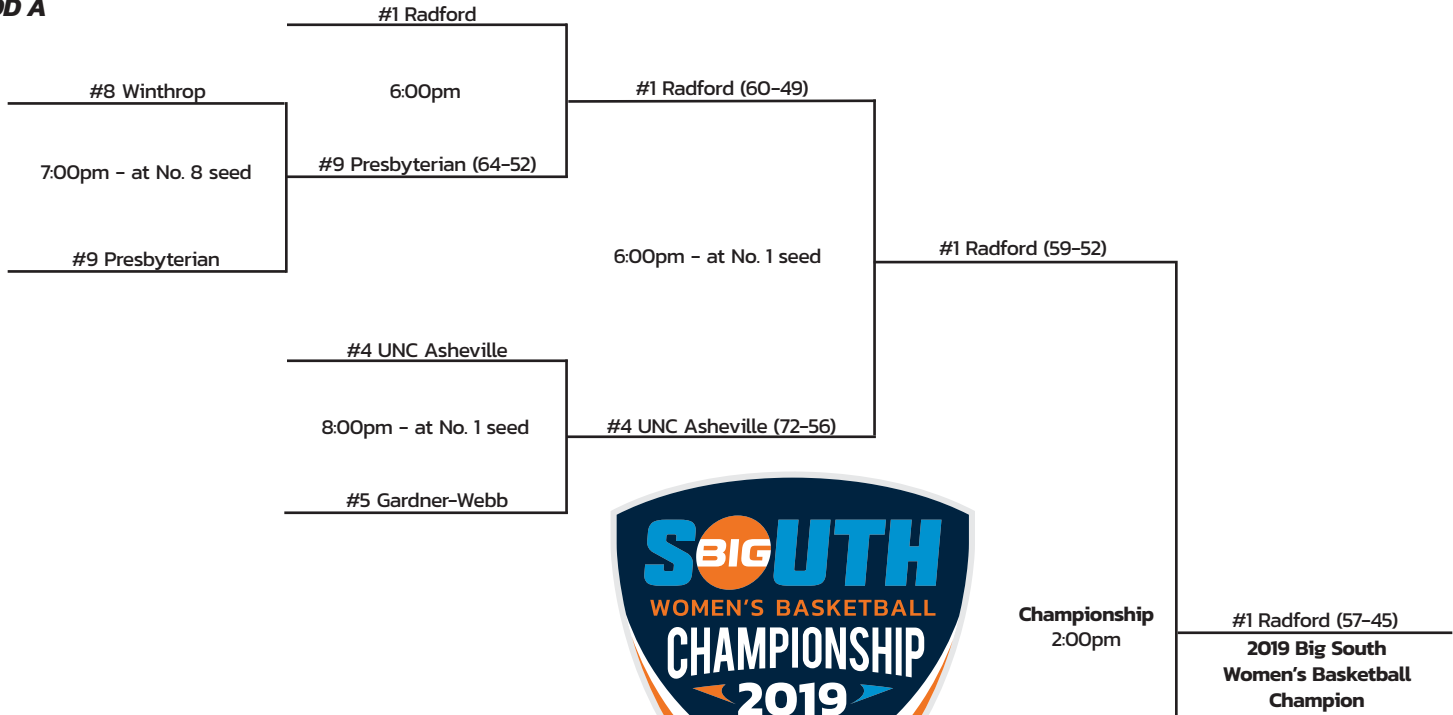

# 2019 BIG SOUTH WOMEN'S BASKETBALL CHAMPIONSHIP

**Tuesday, March 12**  
First Round  
Campus Sites - Higher Seeds

**Thursday, March 14**  
Quarterfinals  
at No. 1 seed - Pod A  
at No. 2 seed - Pod B

**Friday, March 15**  
Semifinals  
at No. 1 seed - Pod A  
at No. 2 seed - Pod B

**Sunday, March 17**  
Championship  
at Highest Remaining Seed

## POD B

First Round games hosted at higher seed campus sites  
No. 1 seed will host Quarterfinal/Semifinal Pod A  
No. 2 seed will host Quarterfinal/Semifinal Pod B  
Highest remaining seed will host Championship game