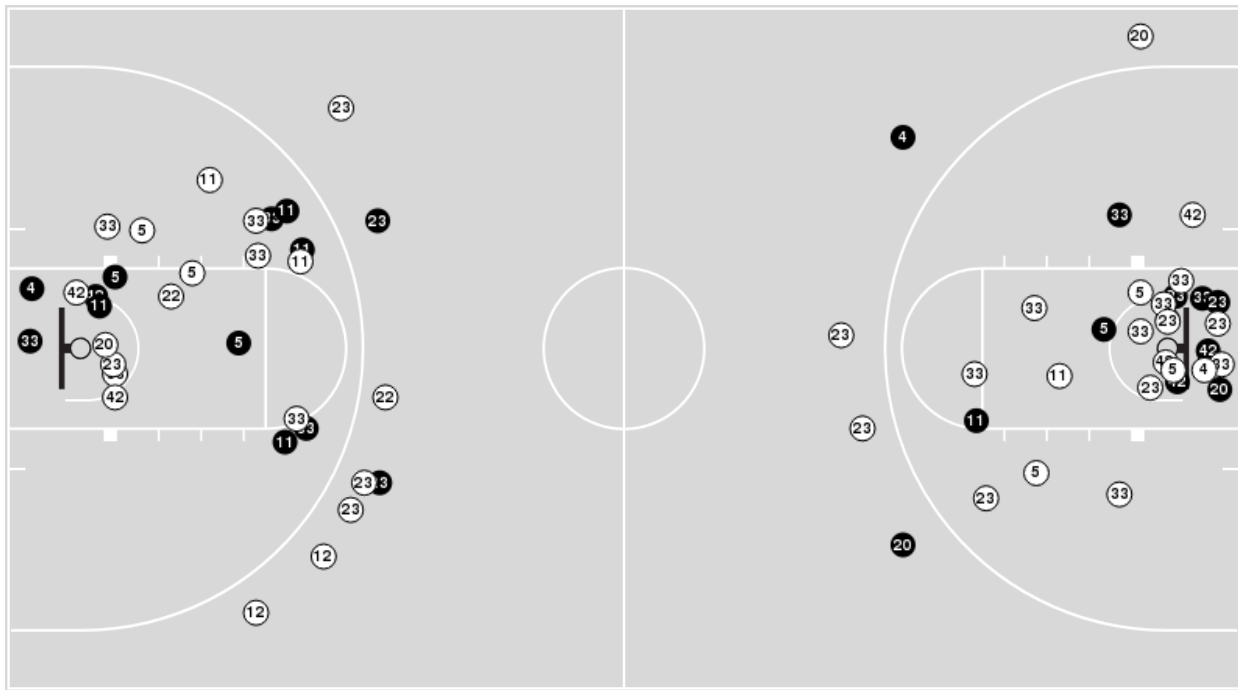

Idaho St. at Idaho

03/11/20 Centurylink Arena, Boise, ID
2019-20 Women's Basketball

Officials: Tyler Trimble, Bob Scofield, Melissa Barlow

Players => AllFG Types=>AllResults=>All

Idaho

All Field Goals