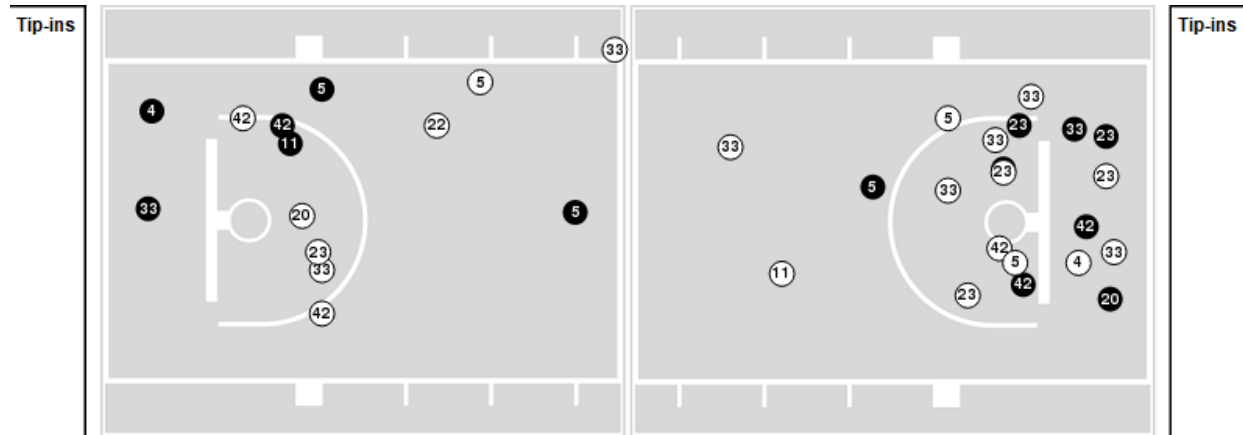

Officials: Tyler Trimble, Bob Scofield, Melissa Barlow

Players => AllFG Types=>AllResults=>All

**Idaho**

**All Field Goals**

**Blow Up Chart**

● Made    ○ Missed    N - Player Number

Idaho	M/A	%
Field Goals	25/66	38
2 Points	21/53	40
3 Points	4/13	31
Free Throws	12/17	71