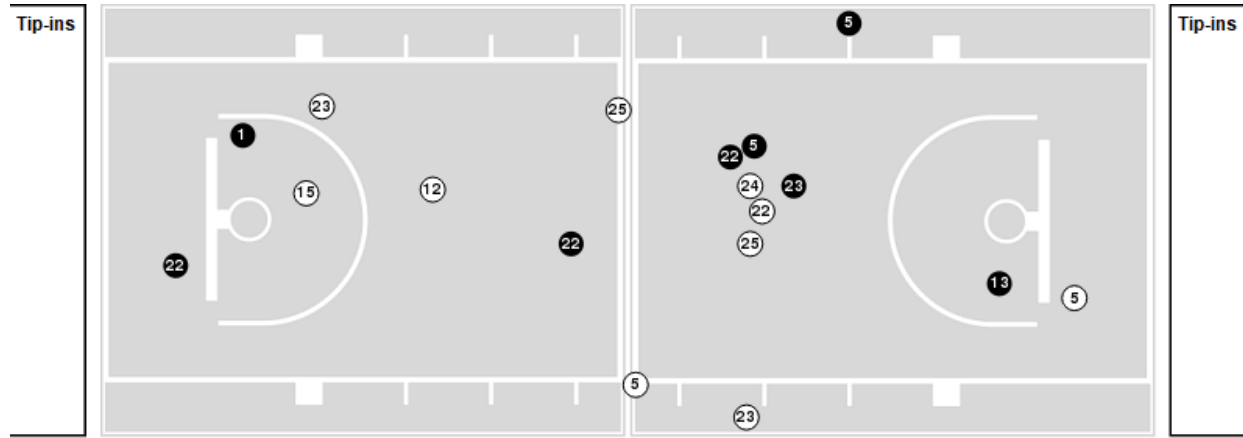

Blow Up Chart

● Made   ○ Missed   N - Player Number

Idaho St.	M/A	%
Field Goals	20/51	39
2 Points	17/37	46
3 Points	3/14	21
Free Throws	8/10	80

Idaho St.	M/A	%
Points in the Paint	14 (7 / 15)	47
Fast Break Points	13 (8/9)	89
Second Chance Points	0 (0/2)	0
Effective FG%	42