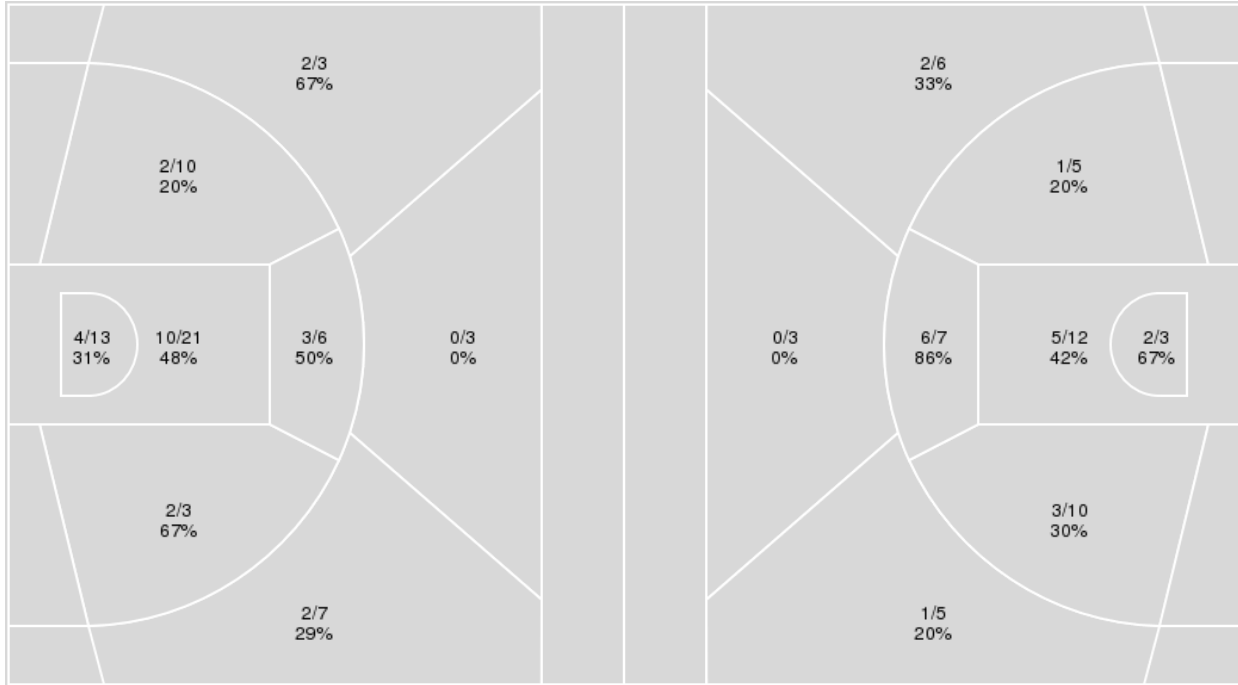

Idaho St. at Idaho

03/11/20 Centurylink Arena, Boise, ID
2019-20 Women's Basketball

Officials: Tyler Trimble, Bob Scofield, Melissa Barlow

{ Players => All; } FG Types => All; Results => All;

{ Players => All; } FG Types => All; Results => All;

Idaho

Idaho St.

Idaho	M/A	%
Field Goals	25/66	38
2 Points	21/53	40
3 Points	4/13	31
Free Throws	12/17	71

Idaho St.	M/A	%
Field Goals	20/51	39
2 Points	17/37	46
3 Points	3/14	21
Free Throws	8/10	80