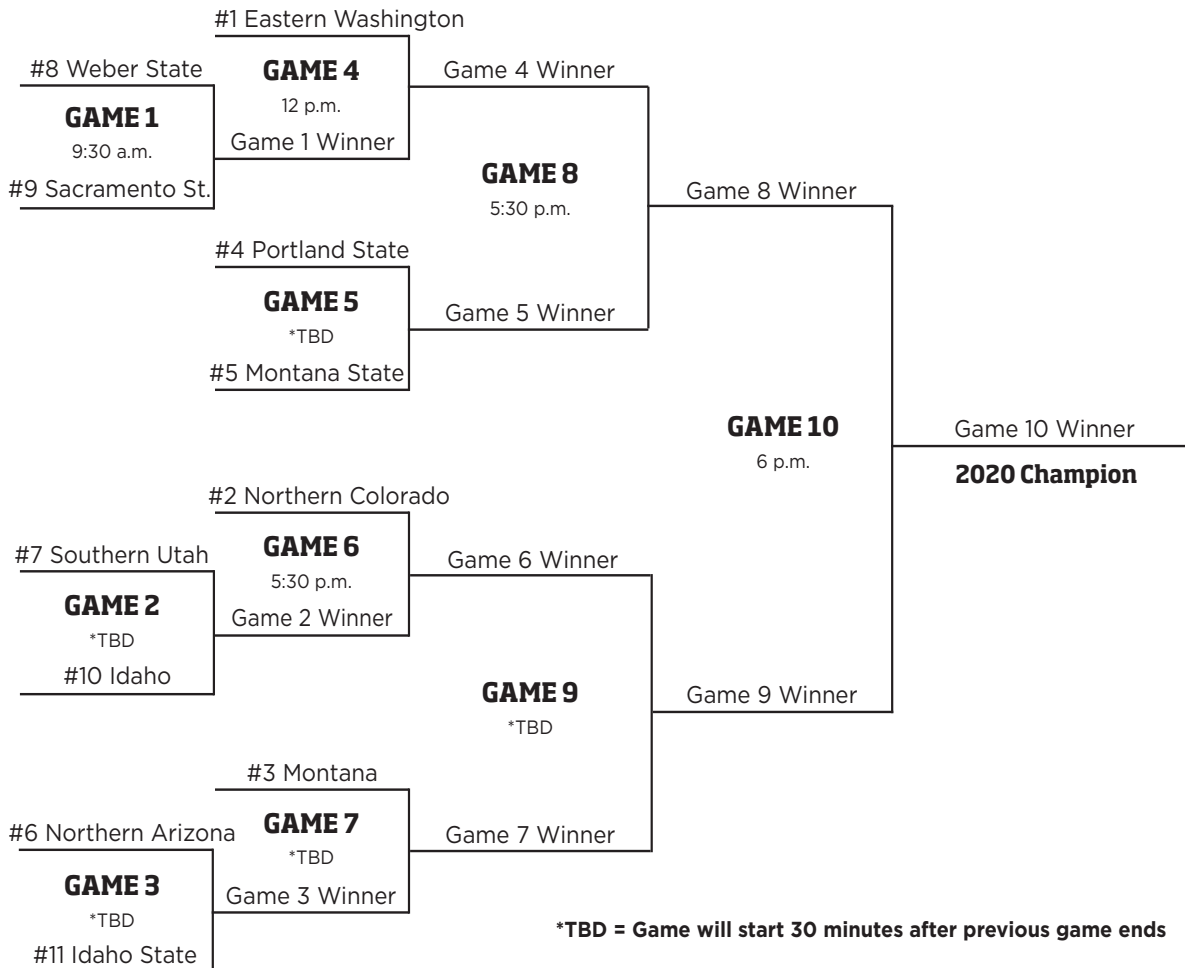

## 2020 Big Sky Conference Men's Basketball Championship

March 11-14  
CenturyLink Arena - Boise, Idaho

Wednesday March 11	Thursday March 12	Friday March 13	Saturday March 14
-----------------------	----------------------	--------------------	----------------------