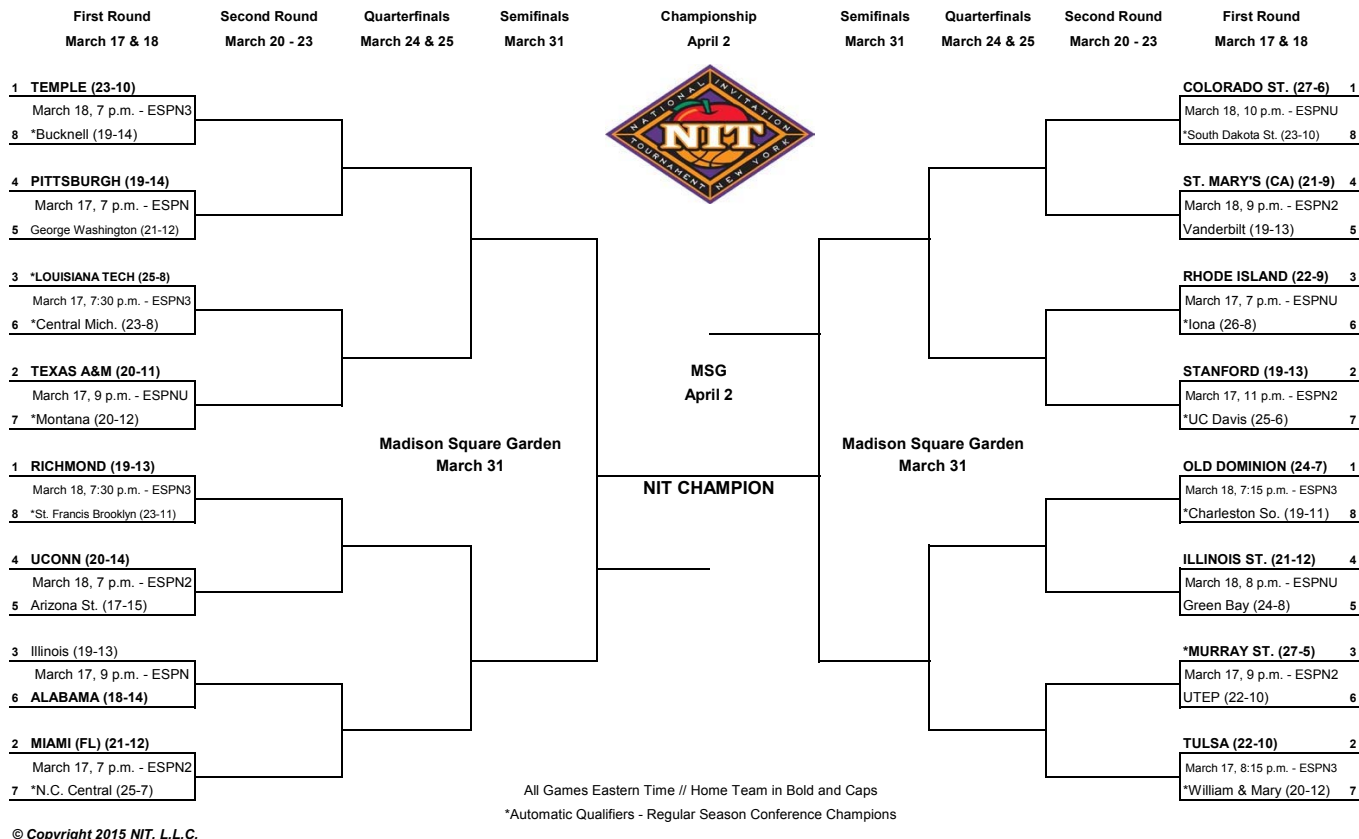

BIG SKY MEN'S BASKETBALL - NCAA TOURNAMENT

2015 NATIONAL INVITATION TOURNAMENT

CIT Pairings