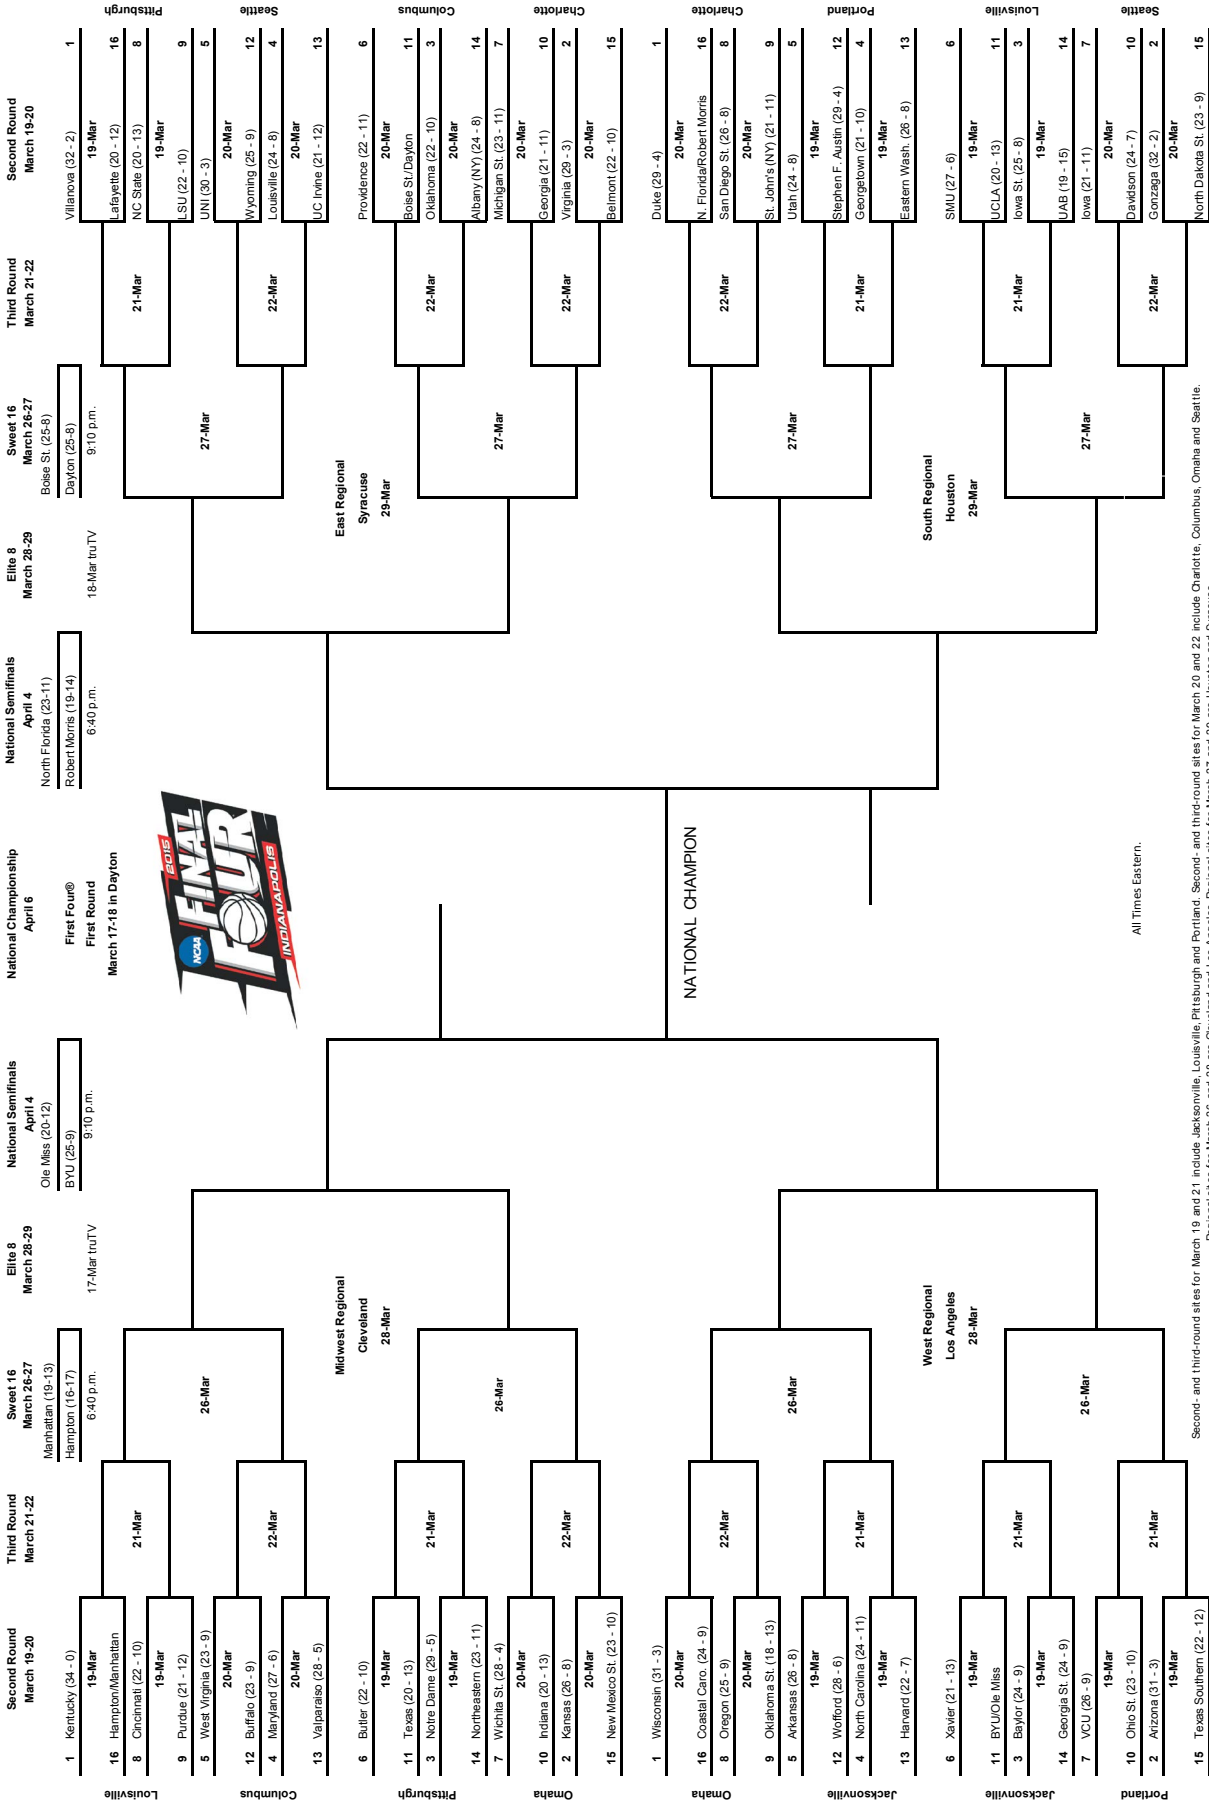

BIG SKY MEN'S BASKETBALL - NCAA TOURNAMENT

2015 NCAA Division I Men's Basketball Championship