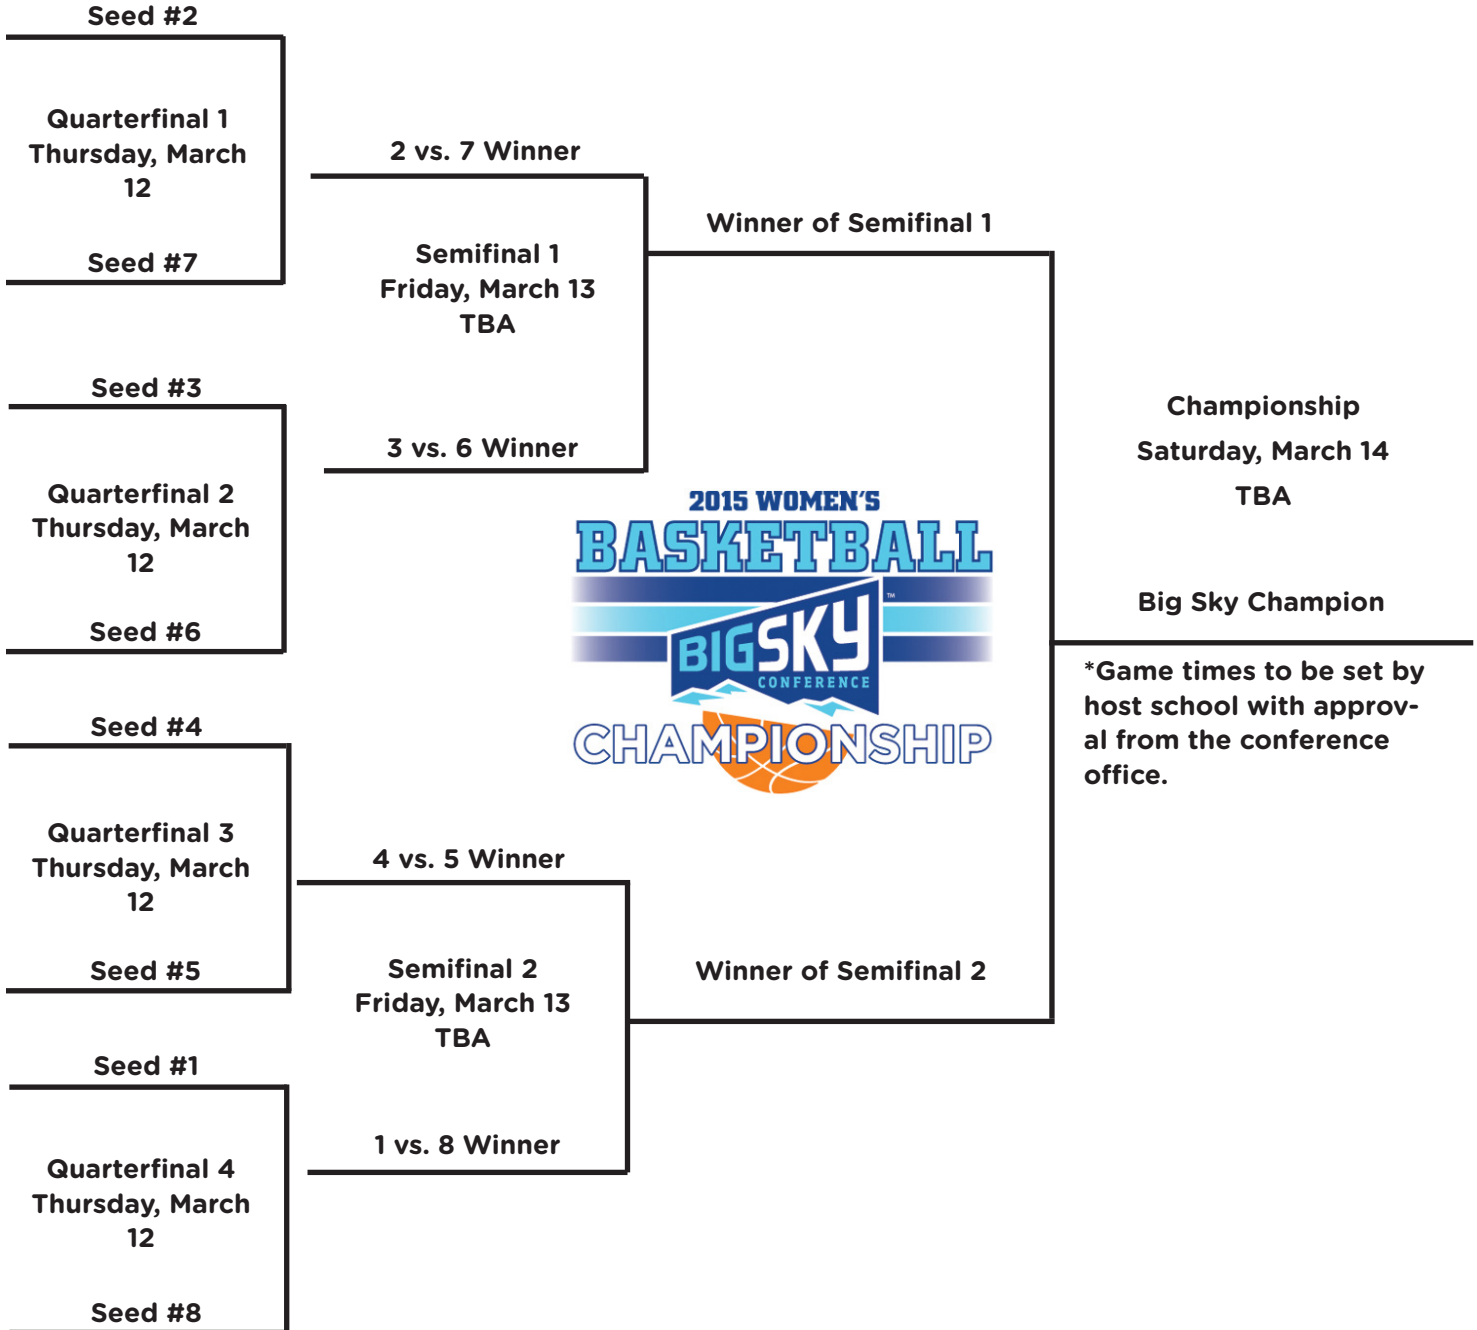

2014-15 BIG SKY CHAMPIONSHIP BRACKET

Hosted By Regular-Season Champion
March 12-14, 2015

***Game times to be set by host school with approval from the conference office.**

BIG SKY TIE BREAKING PROCEDURES