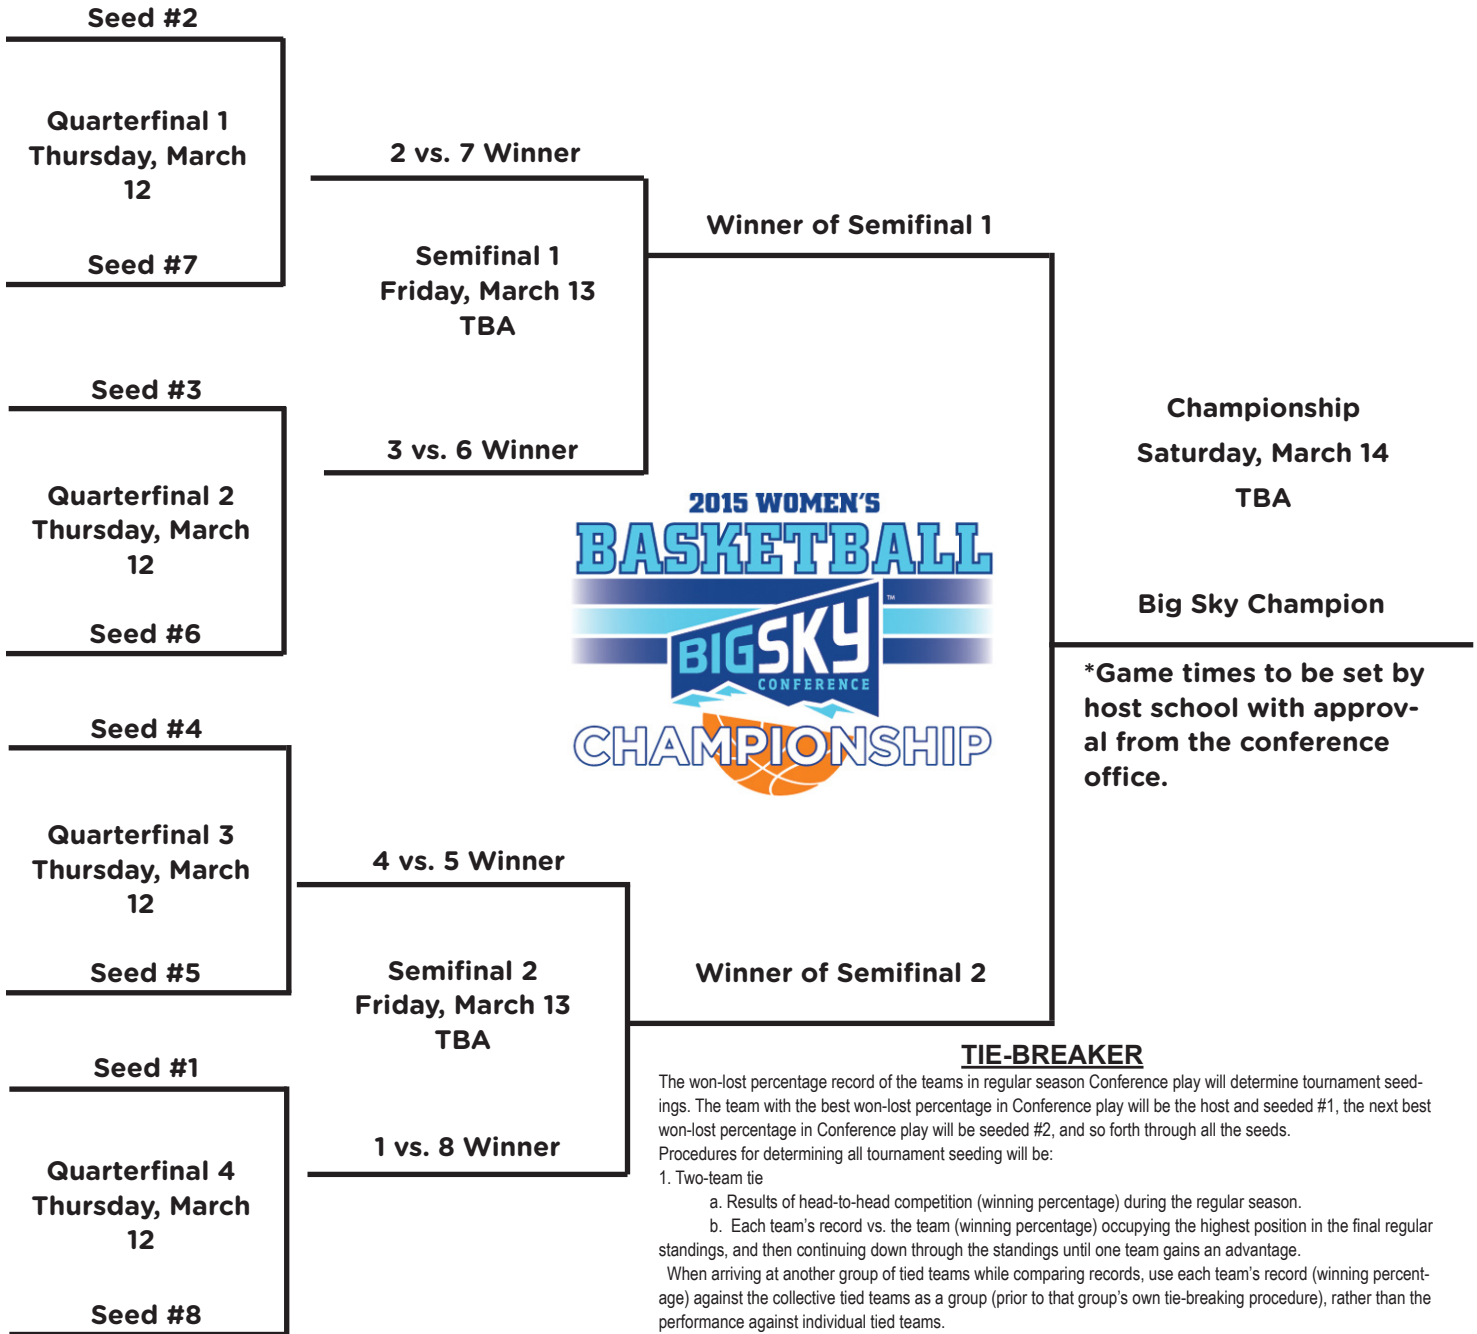

2014-15 BIG SKY CHAMPIONSHIP BRACKET

Hosted By Regular-Season Champion
March 12-14, 2015

***Game times to be set by host school with approval from the conference office.**

TIE-BREAKER

The won-lost percentage record of the teams in regular season Conference play will determine tournament seedings. The team with the best won-lost percentage in Conference play will be the host and seeded #1, the next best won-lost percentage in Conference play will be seeded #2, and so forth through all the seeds.