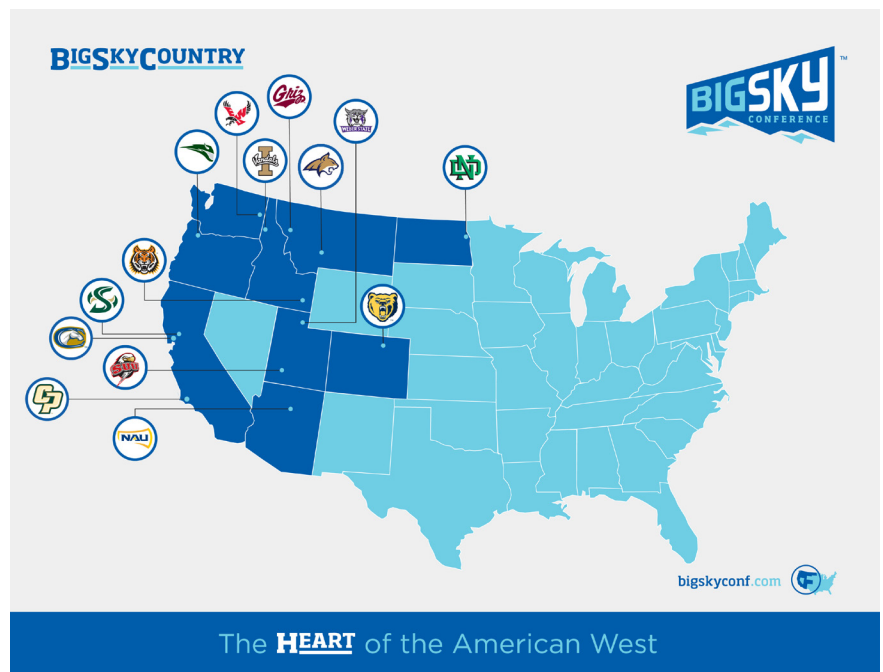

BIG SKY WEBSITES

Eastern Washington - goeags.com

Northern Colorado - uncbeards.com

Idaho - govandals.com

Portland State - goviks.com

Idaho State - isubengals.com

Sacramento State - hornetsports.com

Montana - gogrizz.com

Southern Utah - suutbirds.com

Montana State - msbobcats.com

Weber State - weberstatesports.com

North Dakota - undsports.com

Northern Arizona - nauathletics.com