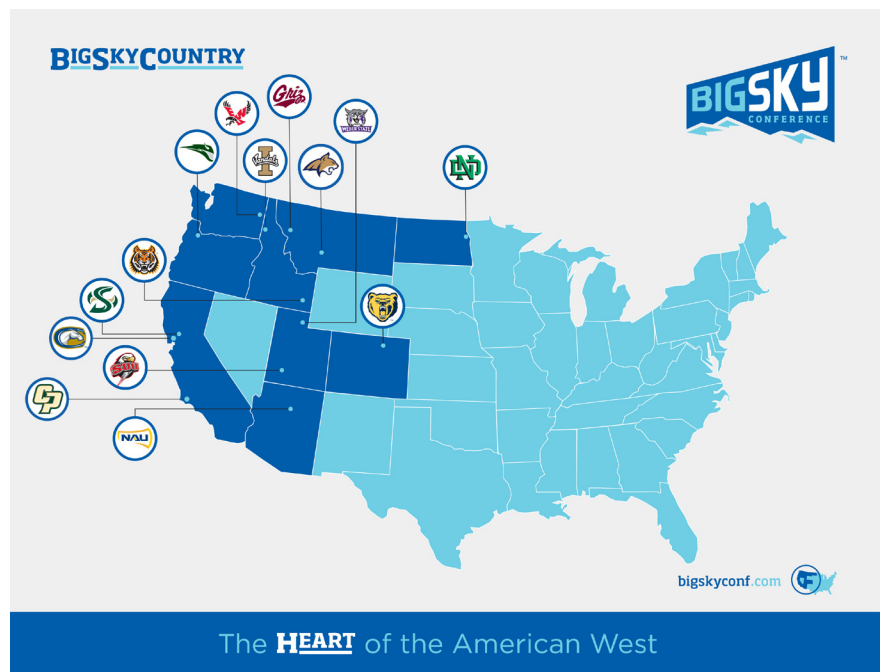

www.bigskyconf.com - www.watchbigsky.com

BIG SKY WEBSITES

Eastern Washington - goeags.com

Northern Colorado - uncbeards.com

Idaho - govandals.com

Portland State - goviks.com

Idaho State - isubengals.com

Sacramento State - hornetsports.com

Montana - gogrizz.com

Southern Utah - suutbirds.com

Montana State - msubobcats.com

Weber State - weberstatesports.com

North Dakota - undsports.com

Northern Arizona - nauathletics.com

WWW.TWITTER.COM/BIGSKYVB

WWW.FACEBOOK.COM/BIGSKYCONF

Cunningham Earns Player of the Week Honor

OGDEN, Utah (September 15, 2014) - Northern Colorado's Kendra Cunningham was named the Big Sky Conference Volleyball Player of the Week for the matches played the week of September 15 through September 21.