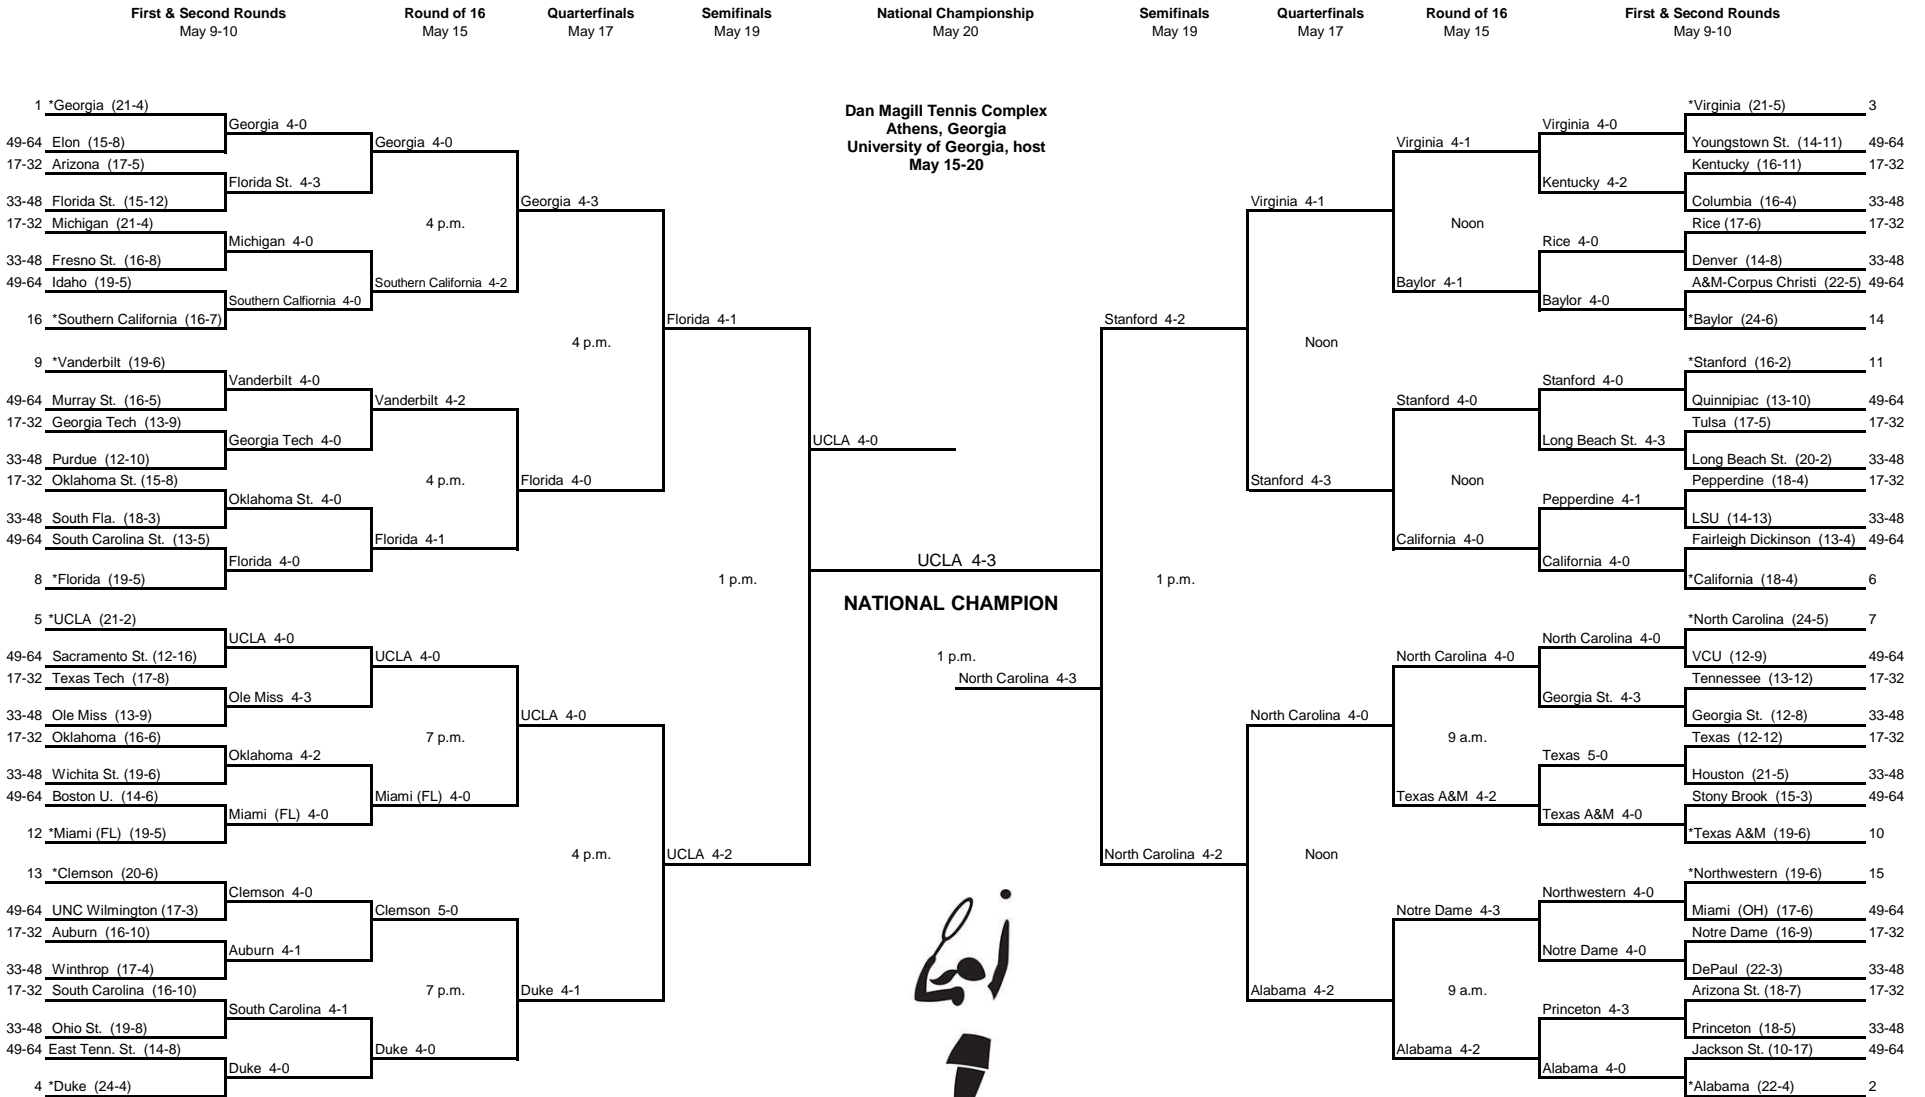

2014 NCAA Division I Men's TENNIS CHAMPIONSHIPS

Event: Team Championship

*Host Institution
All Times Local

2014 NCAA Division I Women's TENNIS CHAMPIONSHIPS

Event: Team Championship

*Host Institution
All Times Eastern