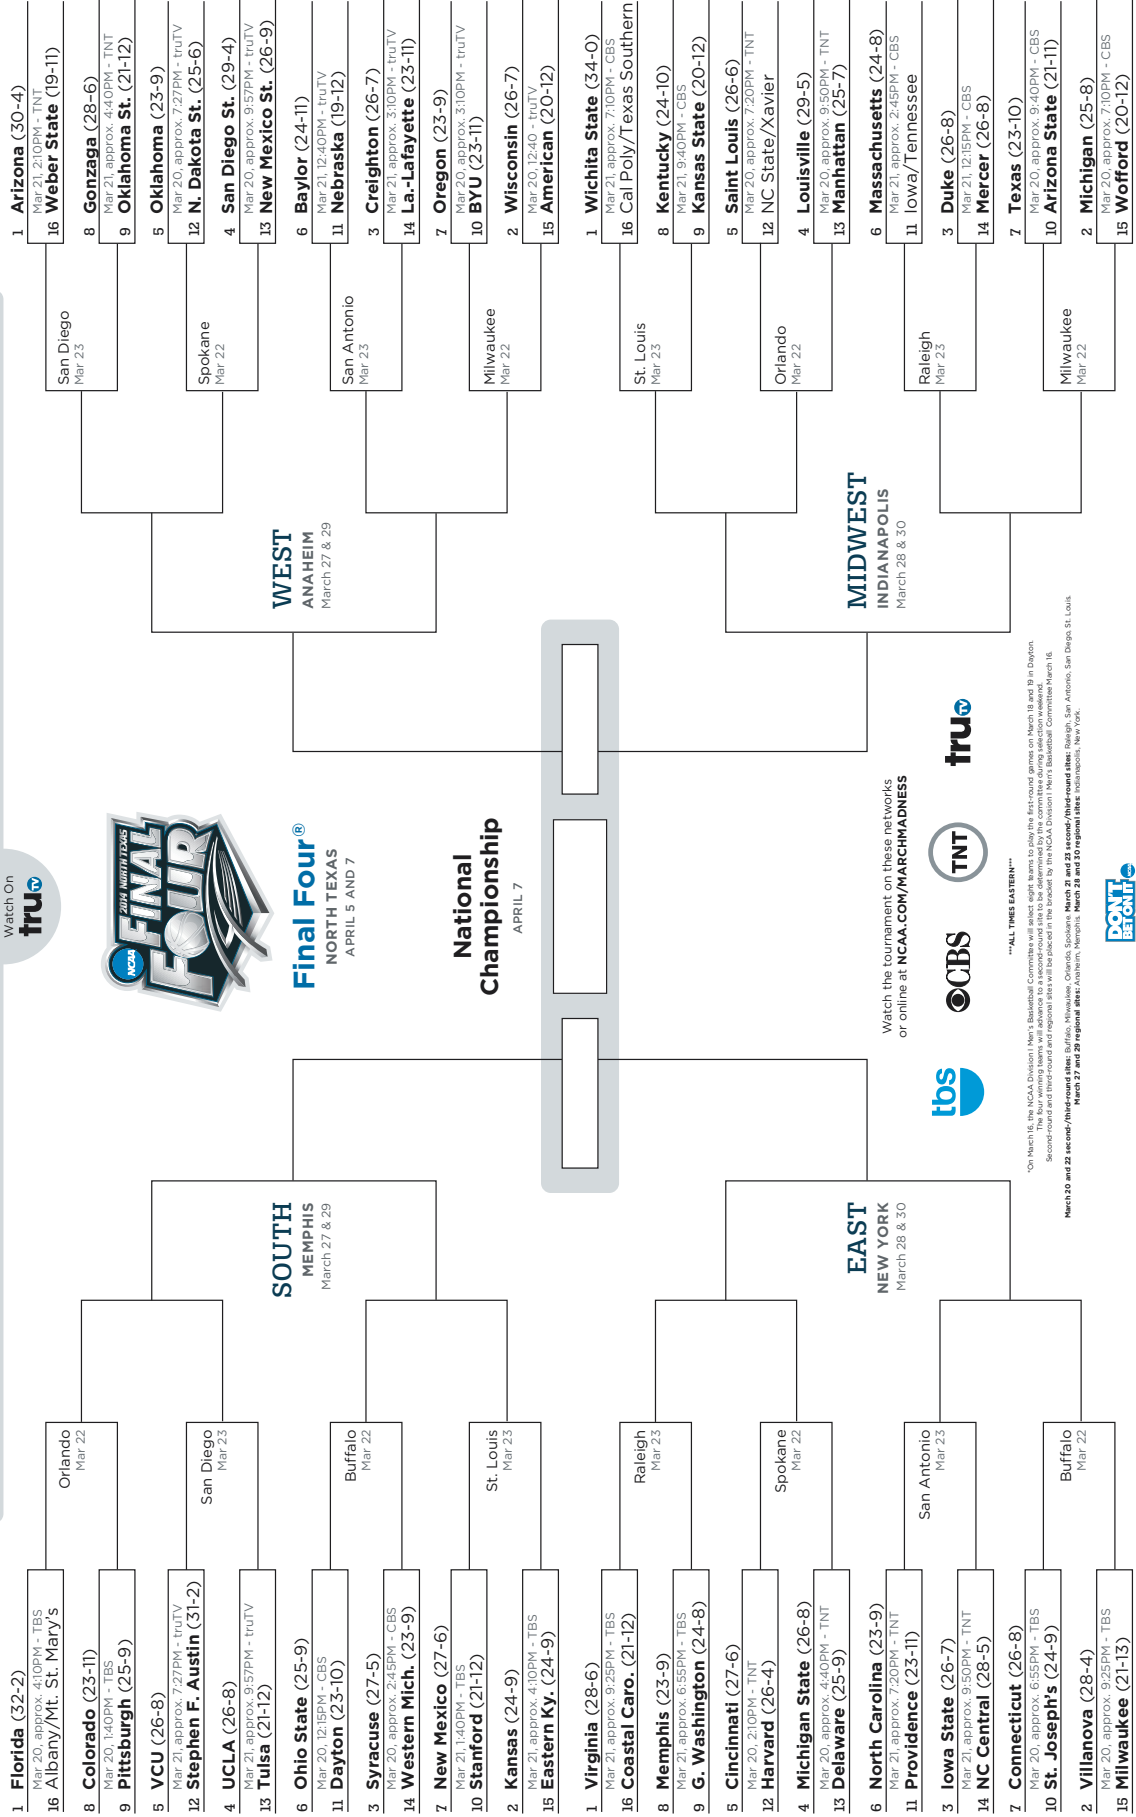

BIG SKY MEN'S BASKETBALL - NCAA TOURNAMENT EDITION

NCAA.com 2014 NCAA Division I **MEN'S BASKETBALL CHAMPIONSHIP BRACKET** PRESENTED BY **BUICK**
Buick is an Official Corporate Partner of the NCAA®

Second Round MARCH 20-21 Third Round MARCH 22-23 National Semifinals APRIL 5 Regional Finals MARCH 29-30 Regional Semifinals MARCH 27-28 Second Round MARCH 20-21 Third Round MARCH 22-23 National Semifinals APRIL 5 Regional Finals MARCH 29-30 Regional Semifinals MARCH 27-28

First Four®

16 Albany (18-14) Mar 18, 6:40PM - truTV
16 Mt. St. Mary's (16-16) Mar 18, 6:40PM - truTV
12 NC State (21-13) Mar 18, approx. 9:10PM - truTV
12 Xavier (21-12) Mar 18, approx. 9:10PM - truTV
16 Cal Poly (13-19) Mar 19, 6:40PM - truTV
16 Texas Southern (19-14) Mar 19, approx. 9:10PM - truTV
11 Iowa (20-12) Mar 19, approx. 9:10PM - truTV
11 Tennessee (21-12) Mar 19, approx. 9:10PM - truTV

Final Four®
NORTH TEXAS
APRIL 5 AND 7

National Championship
APRIL 7

Watch the tournament on these networks or online at NCAA.COM/MARCHMADNESS

tbs **CBS** **TNT** **truTV**