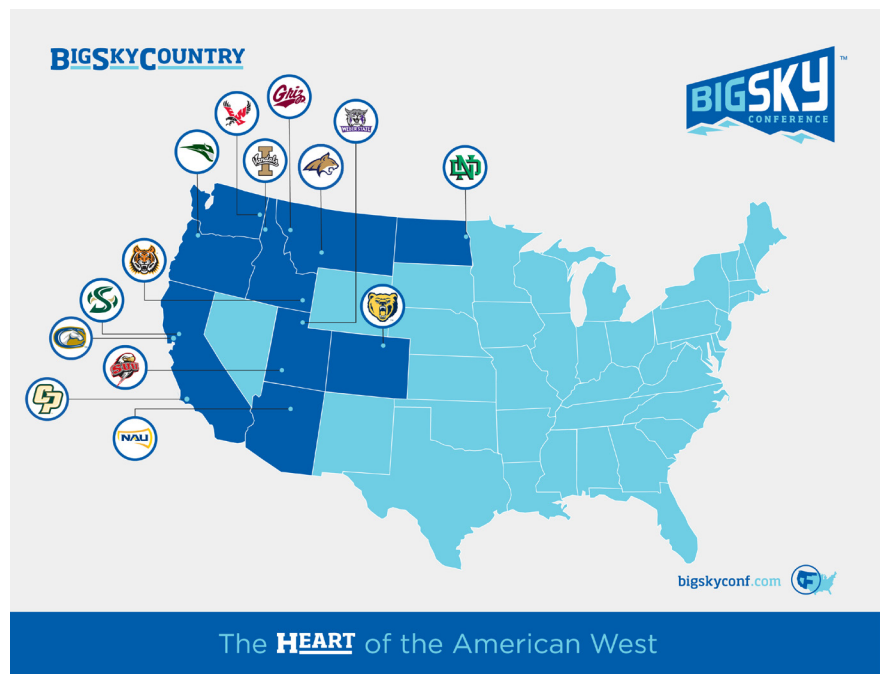

Scan this QR Code with your smart phone to download the app!

www.bigskyconf.com - www.watchbigsky.com

BIG SKY WEBSITES

Eastern Washington - goeags.com

Northern Colorado - uncbeats.com

Idaho - govandals.com

Portland State - goviks.com

Idaho State - isubengals.com

Sacramento State - hornetsports.com

Montana - gogriz.com

Southern Utah - suutbirds.com

Montana State - msbobcats.com

Weber State - weberstatesports.com

North Dakota - undsports.com

Northern Arizona - nauathletics.com

Twitter: @BIGSKYCONF

www.facebook.com/BIGSKYCONF

Big Sky Conference Volleyball • November 3, 2014

2014 BIG SKY CHAMPIONSHIP

DATES AND SITE

The Big Sky Conference Women's Volleyball Championship will be played November 20 through 22.