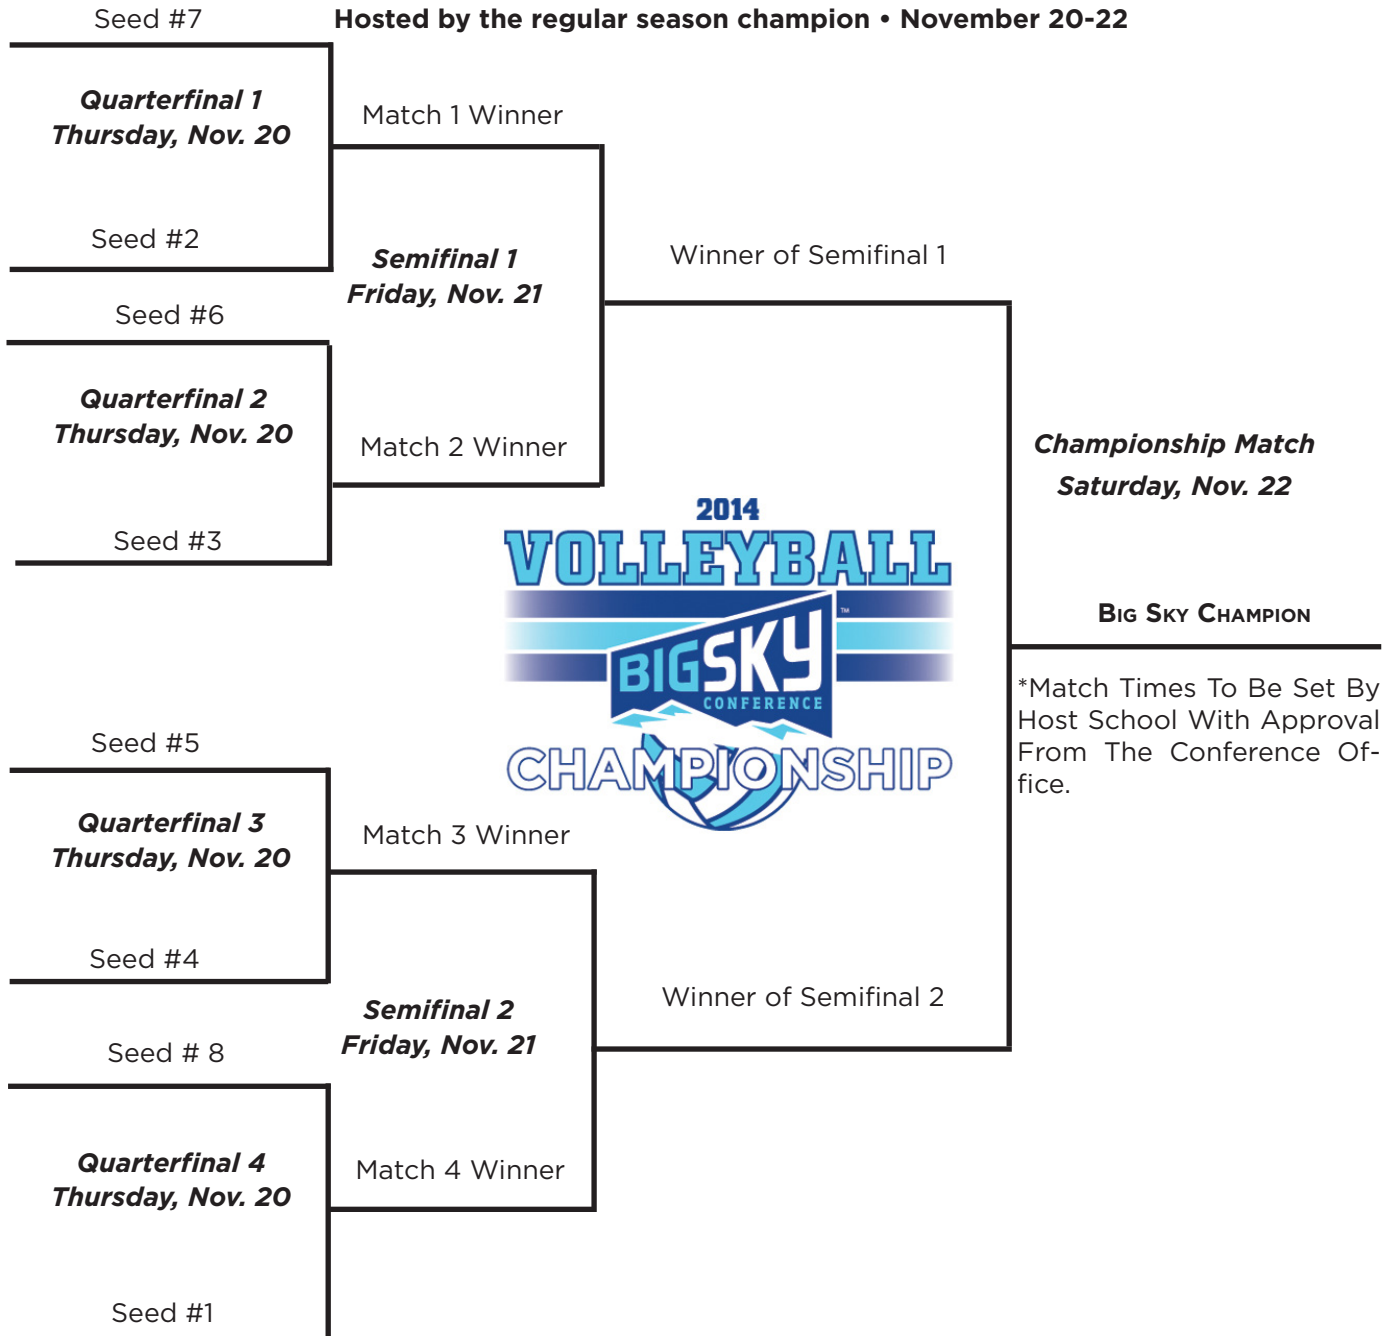

TIE BREAKER

Ties for entry and seeds in the Championship will be decided by the results of head-to-head Conference play, i.e.:

1. Results of head-to-head (match) competition between/among institutions.
2. Percent of total games won between/among tied teams: $\frac{\text{games won}}{\text{total games}}$
3. Scoring margin of games between/among tied teams: $\frac{\text{Offensive points} - \text{defensive points}}{\text{total games played}}$
4. Results of competition against the remaining Conference institutions in descending order (1, 2, 3, etc.).
5. RPI rating last week prior to the championship.

Big Sky Conference Volleyball • November 3, 2014

2014 BIG SKY CHAMPIONSHIP

Hosted by the regular season champion • November 20-22

Farrer Earns Player of the Week Honor

Sophomore setter Hayley Farrer had a career-best performance and led the Idaho State volleyball team to a pair of Big Sky Conference victories last weekend, thus earning the conference's player of the week honor.