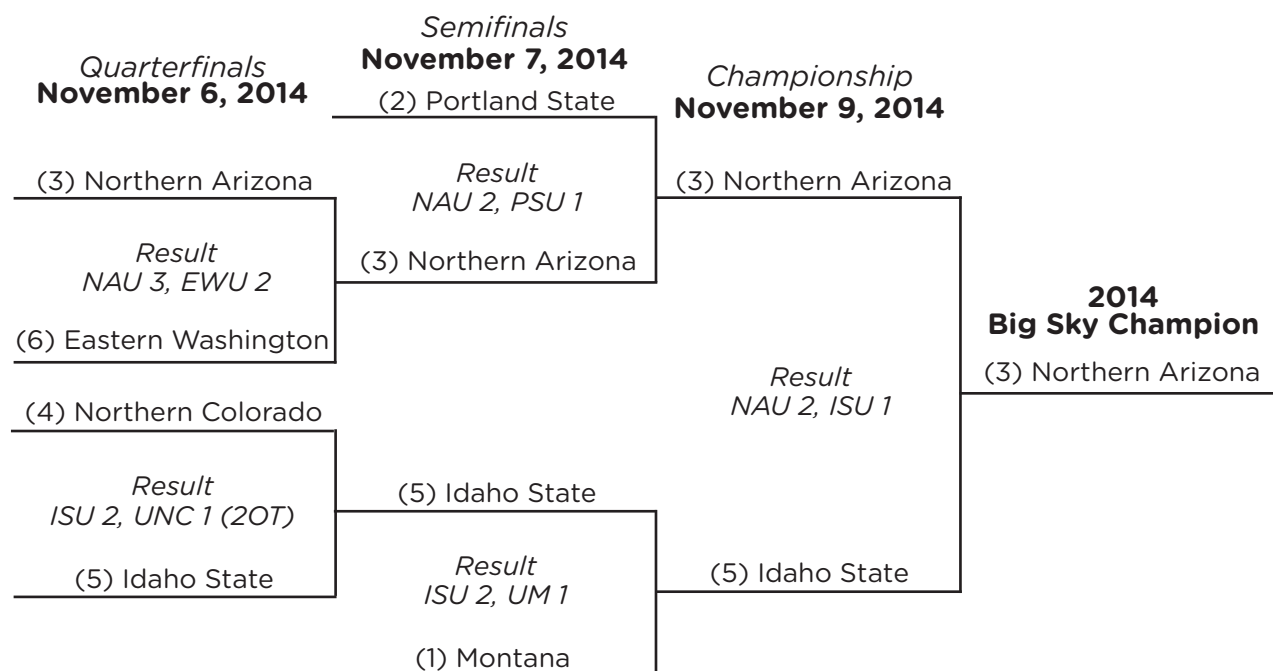

**2014 BIG SKY CONFERENCE SOCCER CHAMPIONSHIP
HOSTED BY THE UNIVERSITY OF MONTANA**