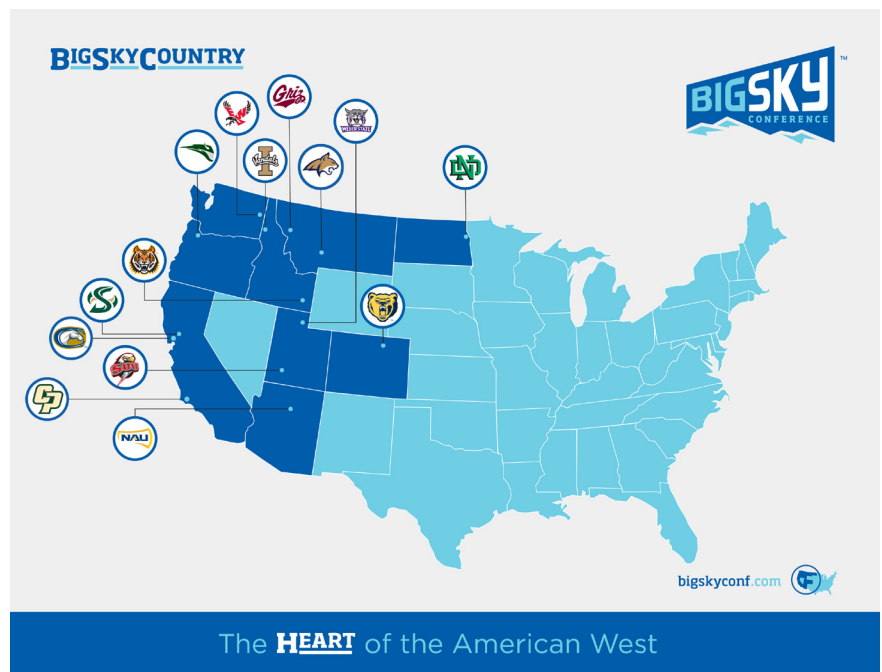

BIG SKY WEBSITES

Eastern Washington - goeags.com

Northern Colorado - uncbeats.com

Idaho - govandals.com

Portland State - goviks.com

Idaho State - isubengals.com

Sacramento State - hornetsports.com

Montana - gogriz.com

Southern Utah - suutbirds.com

Montana State - msbobcats.com

Weber State - weberstatesports.com

North Dakota - undsports.com

Northern Arizona - nauathletics.com