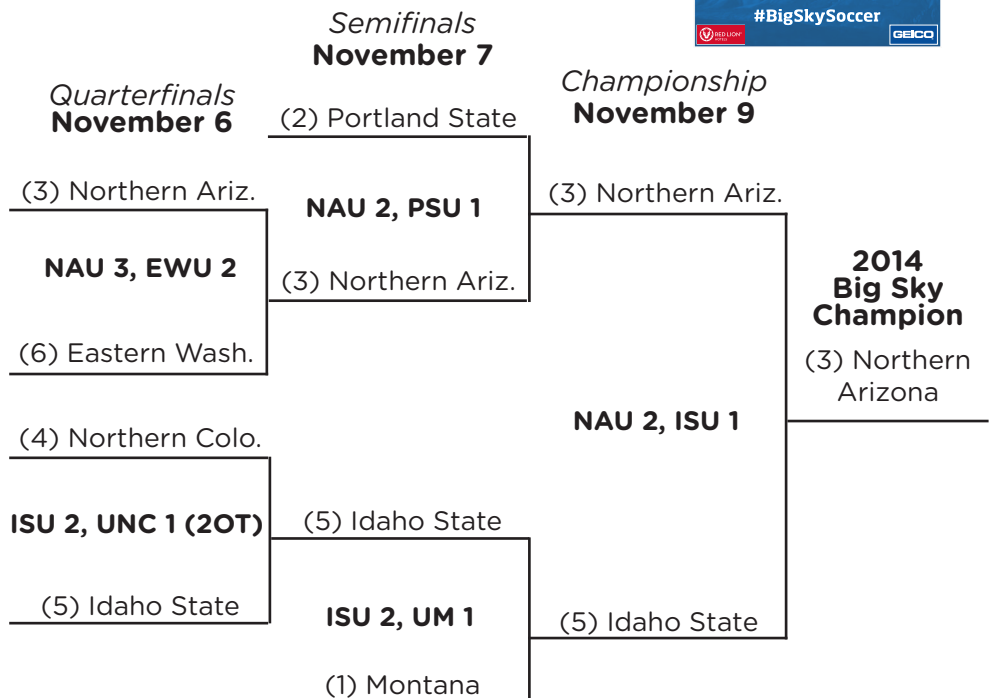

Rk.	Team	Record
1	UCLA	18-0-2
2	Stanford	17-1-2
3	California	13-5-2
4	Washington	12-6-2
5	Washington State	10-4-4
6	Arizona State	11-5-4
7	Colorado	13-6-1
8	USC	12-6-2
9	San Diego State	15-4-2
10	Arizona	10-7-2

CENTRAL

Rk.	Team	Record
1	West Virginia	16-2-3
2	Texas Tech	14-3-2
3	Kansas	15-5-0
4	Oklahoma	10-8-4
5	Texas	10-7-4
6	Rice	14-3-3
7	Oklahoma State	10-9-1
8	Baylor	8-8-3
9	North Texas	16-5-1
10	TCU	8-8-3

**2014 Big Sky Soccer
Preseason Coaches Poll**

School	Points
1. Portland State	93 (5)
2. Weber State	92 (5)
3. Northern Arizona	86 (1)
4. Northern Colorado	69
5. Montana	62
6. Idaho State	52
7. Sacramento State	51
8. Southern Utah	32
9. Idaho	29
10. Eastern Washington	27
11. North Dakota	12

(First-Place Votes are in Parentheses)

**2014 Big Sky
Players of the Week**

Offense

- Aug. 26 - Kassy Castillo, UNC
- Sept. 2 - Ally Thimsen, SUU
  Mackenzie Harrison, WSU
- Sept. 9 - Juliana Grover, UNC
- Sept. 16 - Amanda Ellsworth, ISU
- Sept. 23 - Savannah Hoekstra, EWU
- Sept. 30 - Kavita Battan, UI
  Hallie Widner, UM

Defense

- Aug. 26 - Kelsey Henningsen, PSU
- Sept. 2 - Nathalie Schwery, EWU
  Natalie Gilbertson, NAU
- Sept. 9 - Caitlin Plese, PSU
- Sept. 16 - Caitlin Plese, PSU
- Sept. 23 - Sarah Tarver, NAU
- Sept. 30 - Taylor Bolding, SUU
- Oct. 7 - Kailey Norman, UM
- Oct. 14 - Caitlin Plese, PSU
- Oct. 21 - Kimberly Mata, SAC
- Oct. 28 - Brooke Moody, UM
- Nov. 4 - Kailey Norman, UM

**2014 BIG SKY CONFERENCE SOCCER CHAMPIONSHIP
HOSTED BY THE UNIVERSITY OF MONTANA
NOVEMBER 6, 7 & 9, 2014**