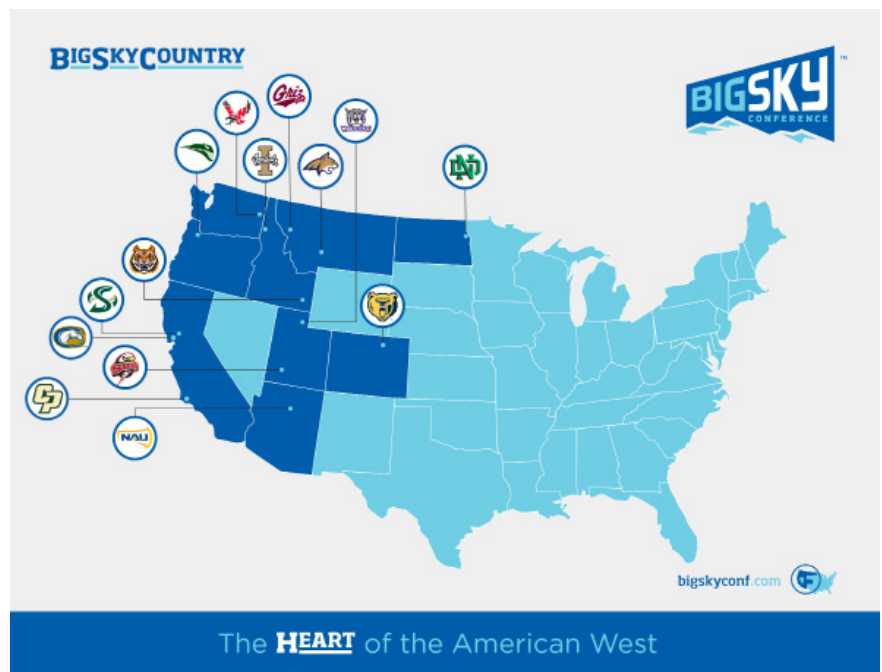

BIG SKY WEBSITES

Eastern Washington - goeags.com

Northern Colorado - uncbeards.com

Idaho - govandals.com

Portland State - goviks.com

Idaho State - isubengals.com

Sacramento State - hornetsports.com

Montana - gogrizz.com

Southern Utah - suutbirds.com

Montana State - msbobcats.com

Weber State - weberstatesports.com

North Dakota - undsports.com

Northern Arizona - nauathletics.com