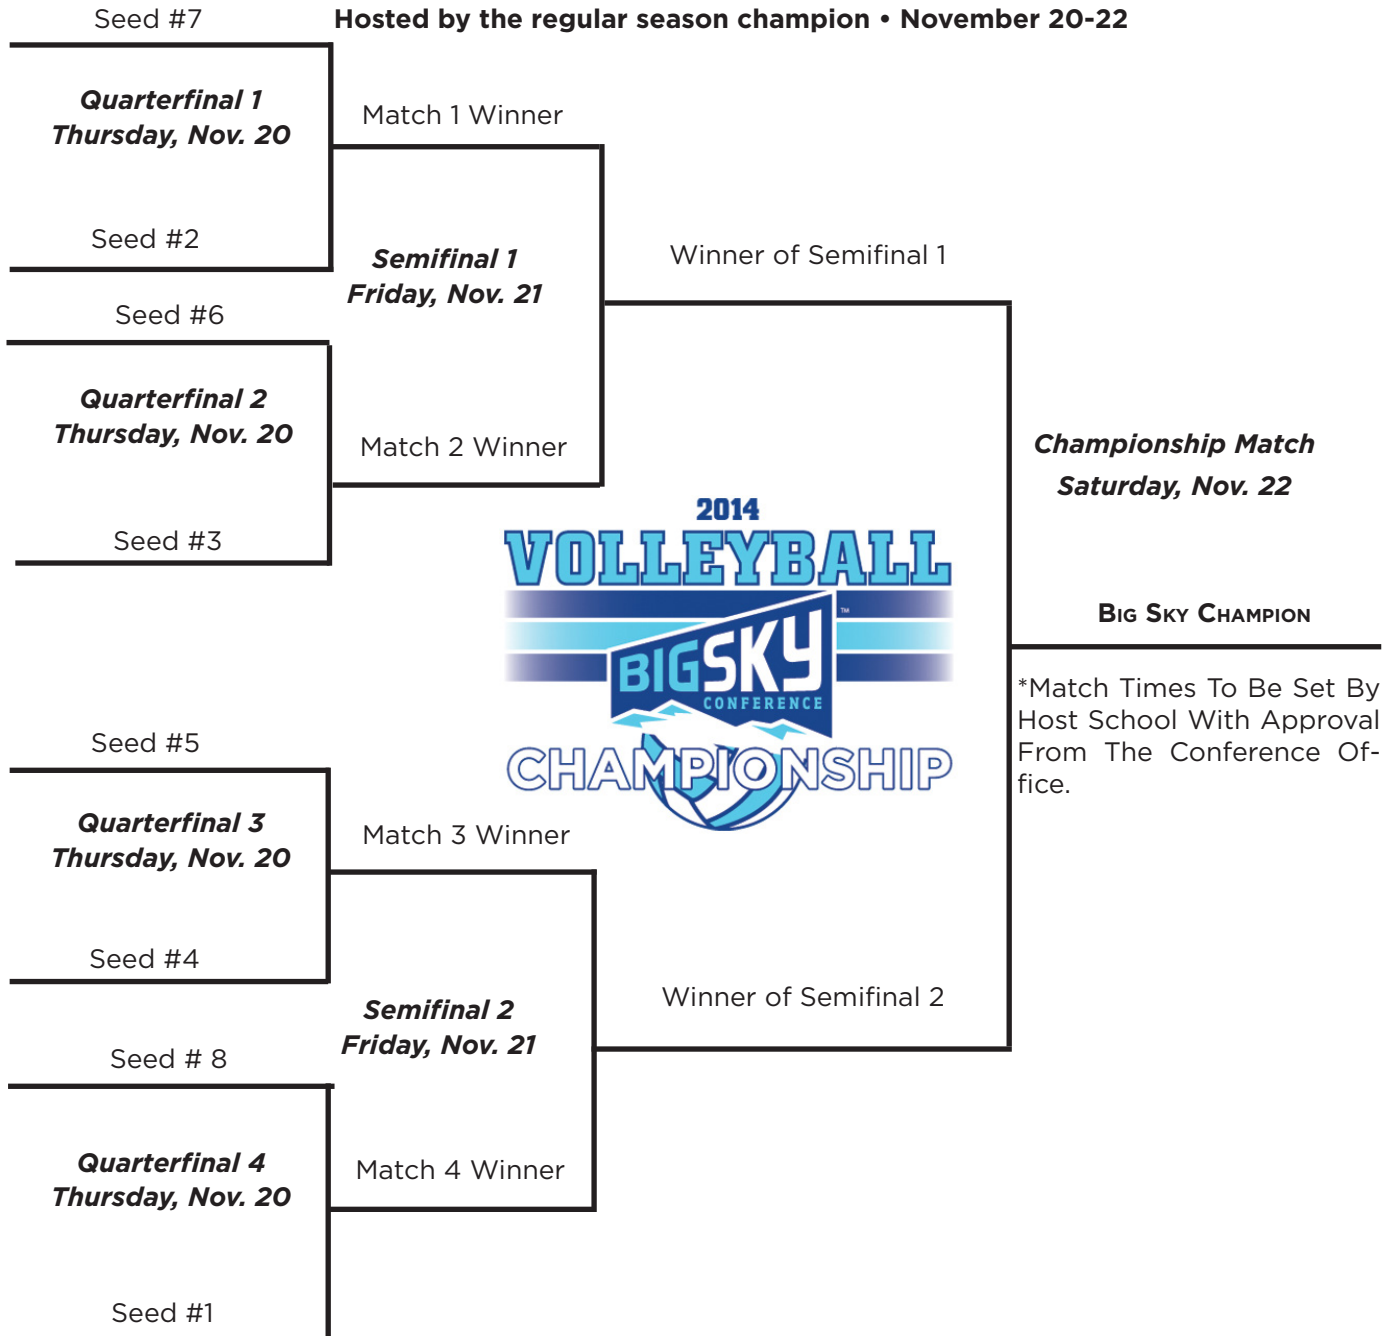

TIE BREAKER

Ties for entry and seeds in the Championship will be decided by the results of head-to-head Conference play, i.e.:

1. Results of head-to-head (match) competition between/among institutions.
2. Percent of total games won between/among tied teams: $\frac{\text{games won}}{\text{total games}}$
3. Scoring margin of games between/among tied teams: $\frac{\text{Offensive points} - \text{defensive points}}{\text{total games played}}$
4. Results of competition against the remaining Conference institutions in descending order (1, 2, 3, etc.).
5. RPI rating last week prior to the championship.

2014 BIG SKY CHAMPIONSHIP

Hosted by the regular season champion • November 20-22

Richardson Earns Player of the Week Honor

Montana junior middle blocker, Capri Richardson, was named the Big Sky Conference volleyball Player of the Week after helping Grizzlies earn two victories over the weekend.