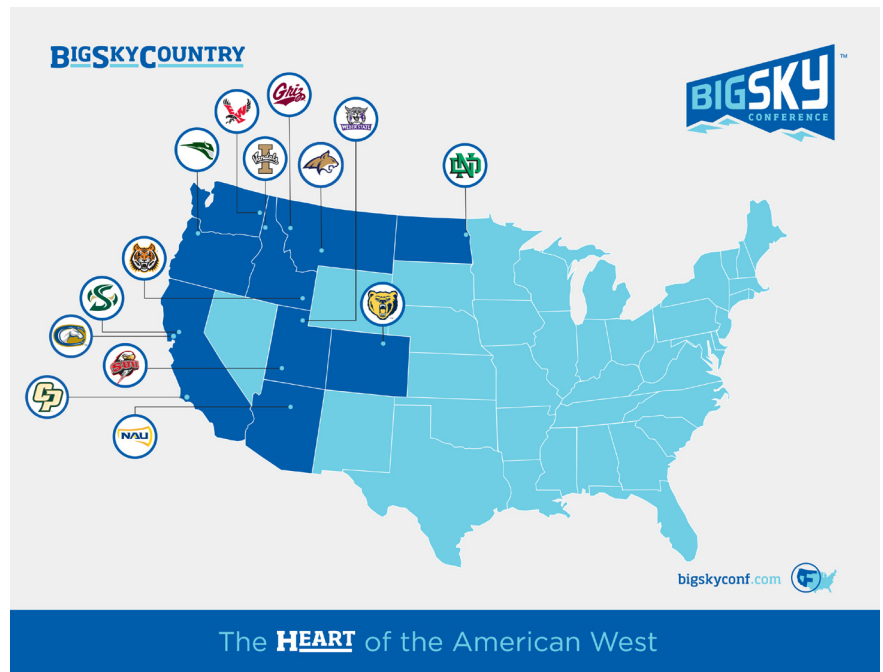

www.bigskyconf.com - www.watchbigsky.com

BIG SKY WEBSITES

Eastern Washington - goeags.com

Northern Colorado - uncbeats.com

Idaho - govandals.com

Portland State - goviks.com

Idaho State - isubengals.com

Sacramento State - hornetsports.com

Montana - gogrizz.com

Southern Utah - suutbirds.com

Montana State - msbobcats.com

Weber State - weberstatesports.com

North Dakota - undsports.com

Northern Arizona - nauathletics.com

WWW.TWITTER.COM/BIGSKYVB