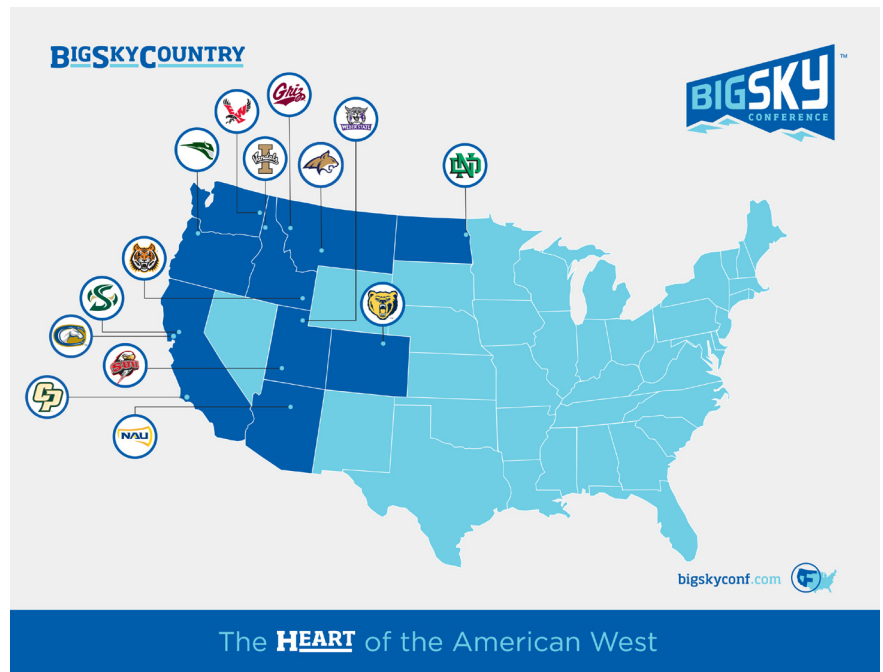

www.bigskyconf.com - www.watchbigsky.com

BIG SKY WEBSITES

Eastern Washington - goeags.com

Northern Colorado - uncbeards.com

Idaho - govandals.com

Portland State - goviks.com

Idaho State - isubengals.com

Sacramento State - hornetsports.com

Montana - gogrizz.com

Southern Utah - suutbirds.com

Montana State - msubobcats.com

Weber State - weberstatesports.com

North Dakota - undsports.com

Northern Arizona - nauathletics.com

WWW.TWITTER.COM/BIGSKYVB

WWW.FACEBOOK.COM/BIGSKYCONF

Guthrie Earns Player of the Week Honor

Northern Colorado sophomore setter Ashley Guthrie was named the Big Sky Conference volleyball Player of the Week after leading the Bears to two 3-0 sweeps in conference action this weekend.

In the 3-0 wins over Sacramento State and Big Sky North Division leader North Dakota, Guthrie combined for 3 kills, 72 assists, 1 service ace, 8 digs, and 4 total blocks. Against North Dakota, Guthrie passed the 2,000 career assists mark and currently holds 2,035 career assists.