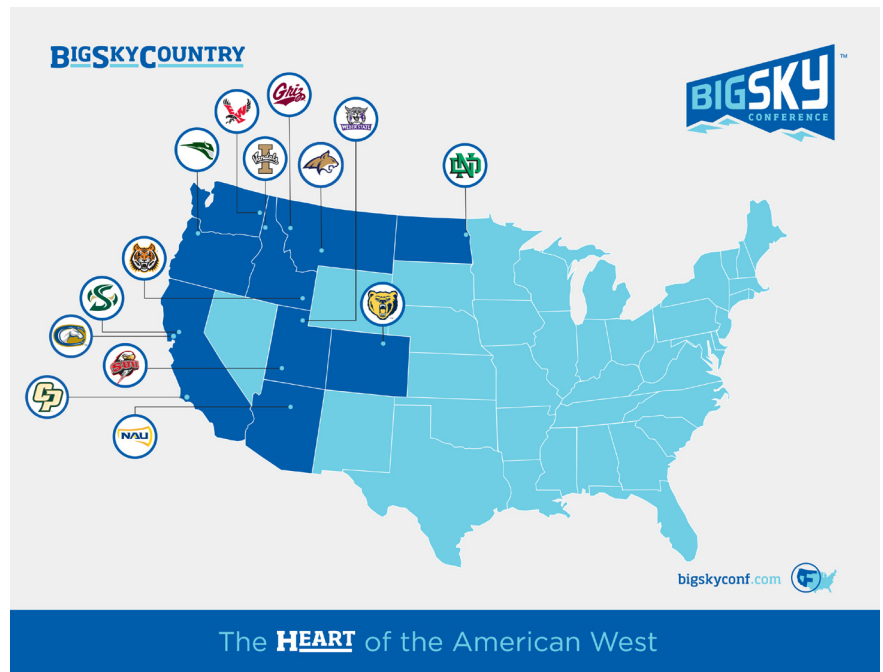

www.bigskyconf.com - www.watchbigsky.com

BIG SKY WEBSITES

Eastern Washington - goeags.com

Northern Colorado - uncbeards.com

Idaho - govandals.com

Portland State - goviks.com

Idaho State - isubengals.com

Sacramento State - hornetsports.com

Montana - gogrizz.com

Southern Utah - suutbirds.com

Montana State - msbobcats.com

Weber State - weberstatesports.com

North Dakota - undsports.com

Northern Arizona - nauathletics.com

WWW.TWITTER.COM/BIGSKYVB

WWW.FACEBOOK.COM/BIGSKYCONF

Coba Earns Player of the Week Honor

Northern Arizona senior right side hitter, Sydney Kemper was named the Big Sky Conference volleyball Player of the Week after leading the Lumberjacks to two straight 3-0 sweeps this weekend.