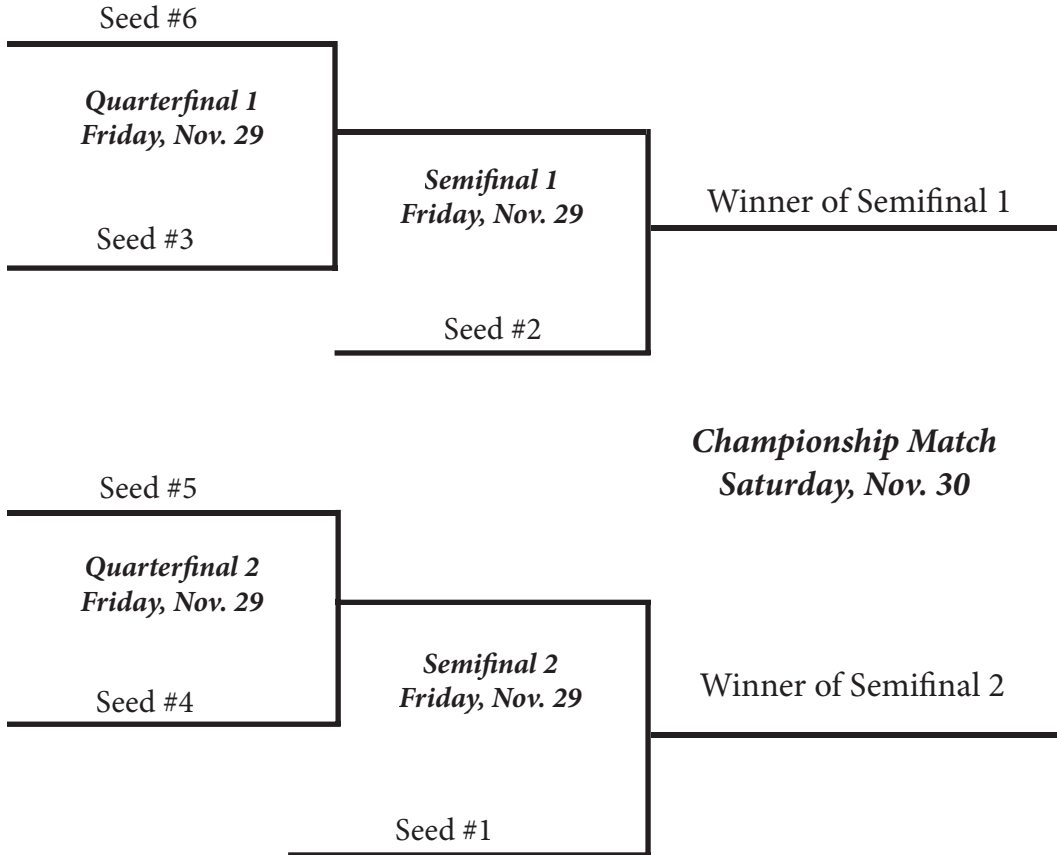

²⁸ UNO 2013 Volleyball Classic

²⁹ New Mexico State Tournament

³⁰ Wildcat Invitational

³¹ Wolf Pack Invitational

³² Crowne Plaza Philadelphia West Tournament

Portland, Ore. • Hosted by Portland State • November 29-30