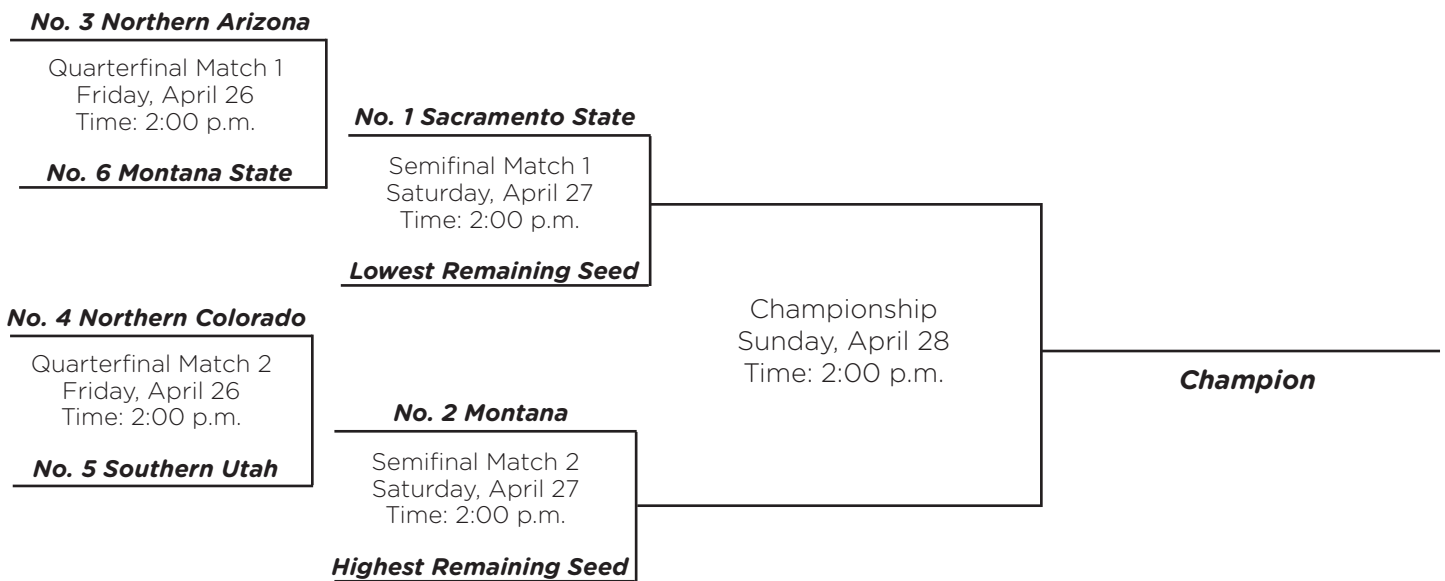

BIG SKY TENNIS 2013 CHAMPIONSHIP BRACKETS

#BIGSKYTENNIS

April 26-28, 2013
Gold River Racquet Club
Sacramento, Calif.

MEN'S BRACKET

WOMEN'S BRACKET

MEDIA INFORMATION

BIG SKY CONFERENCE TENNIS CONTACT

Alyssa Askew
801.392.1978 x-12
aaskew@bigskyconference.org