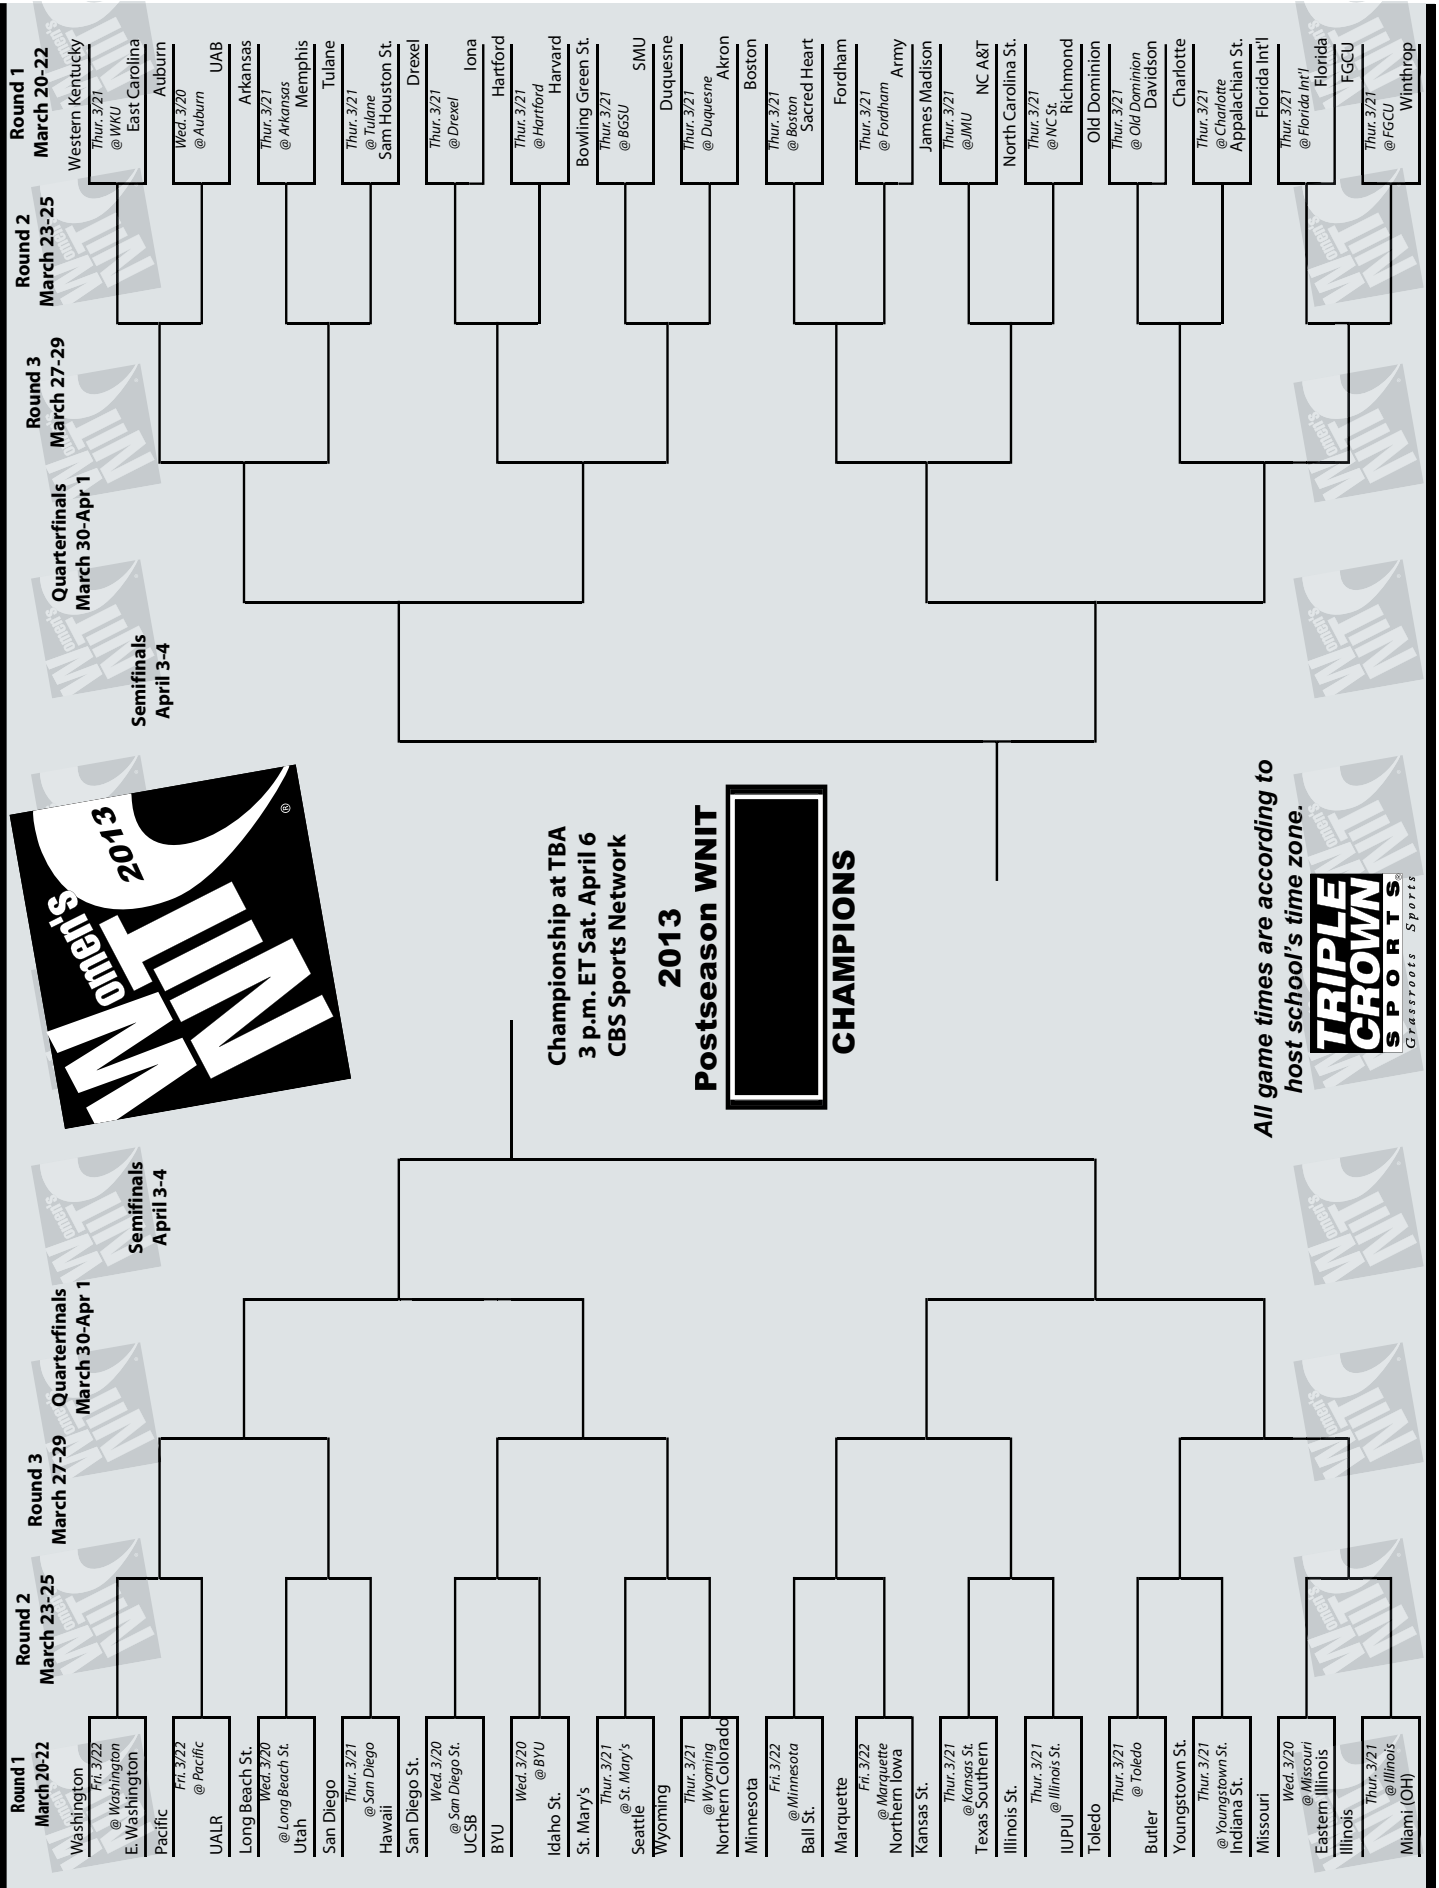

All game times are according to host school's time zone.