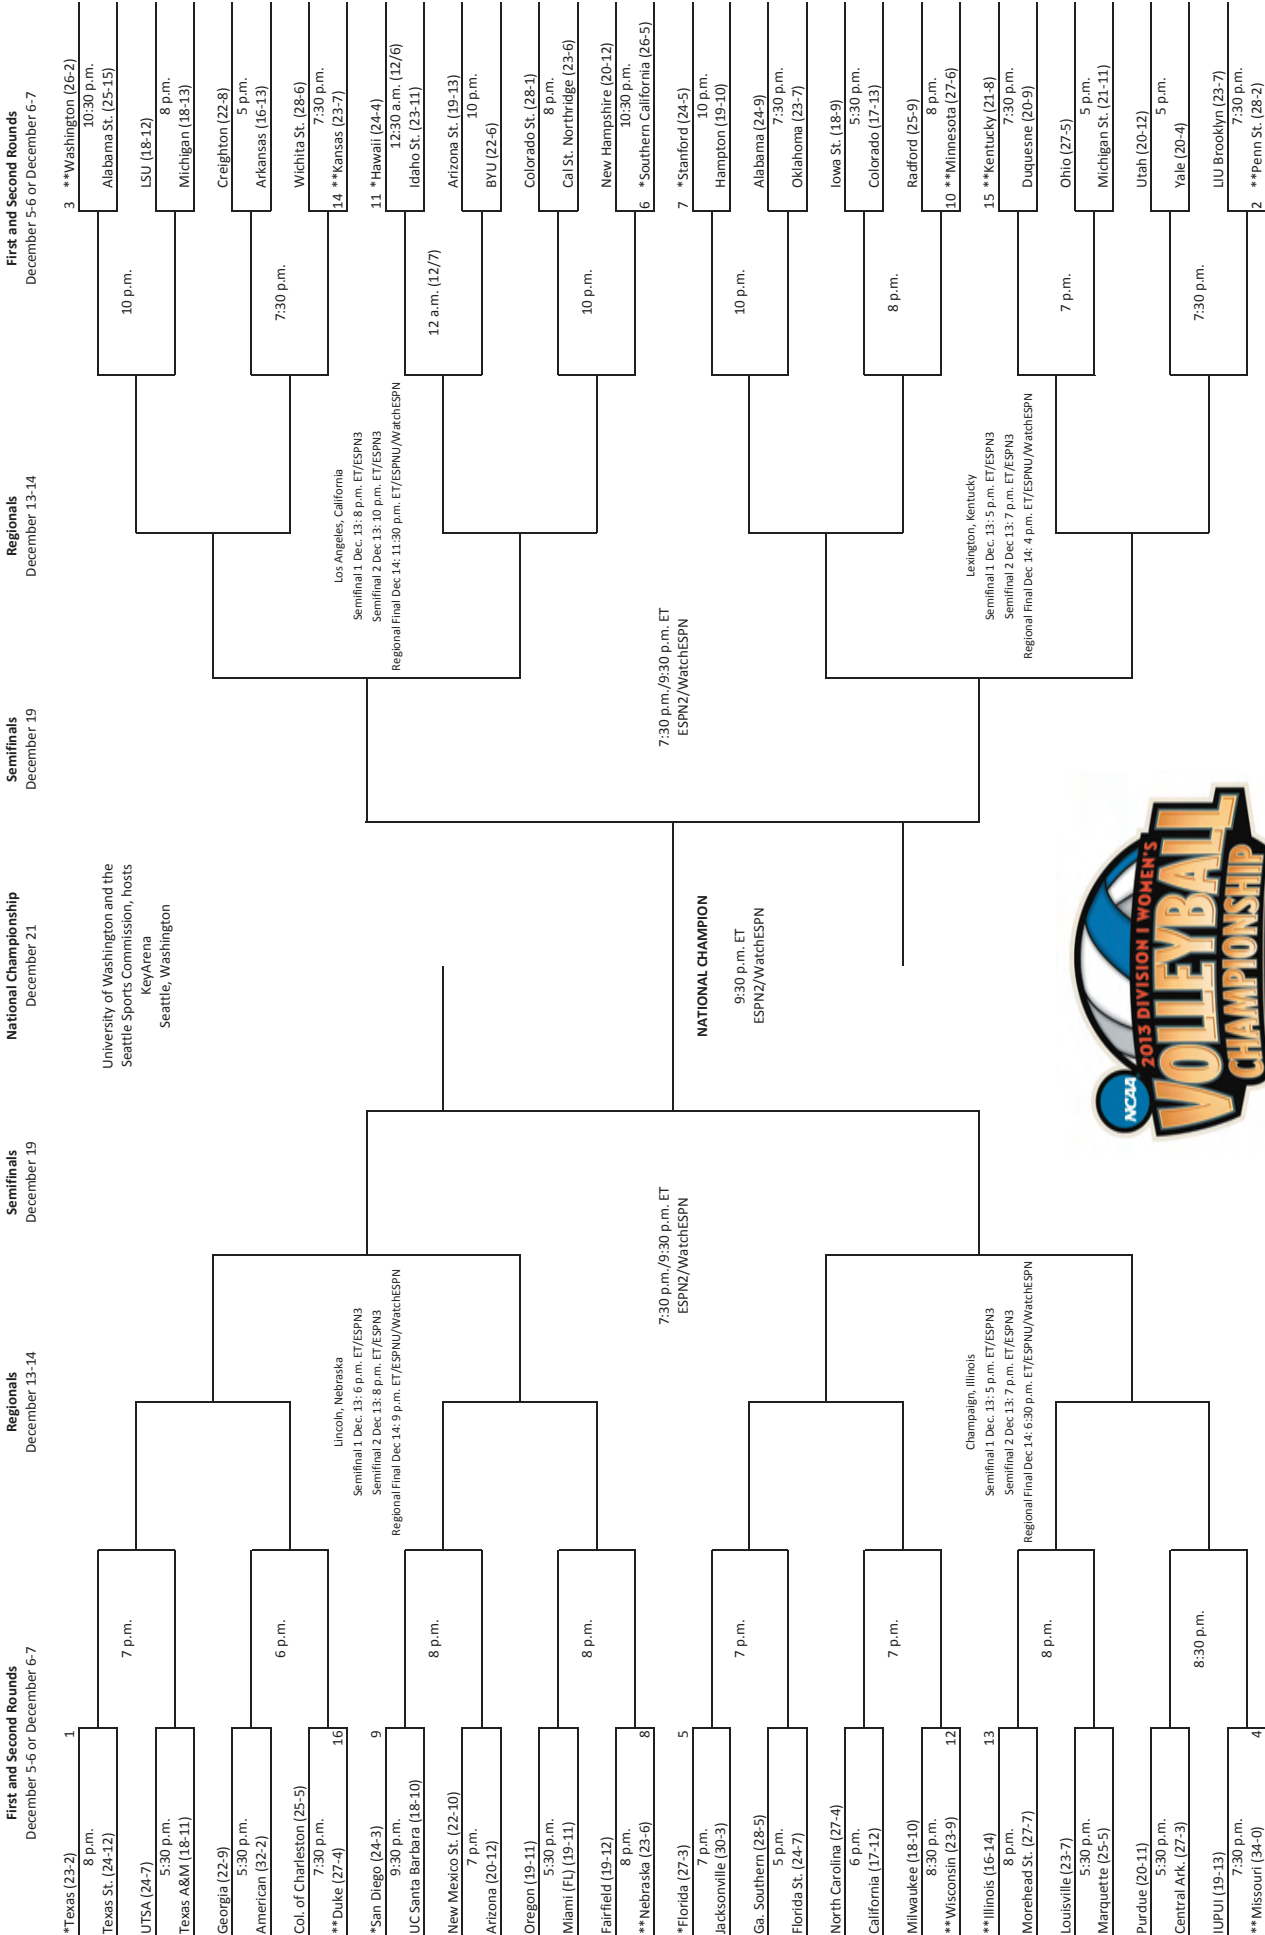

2013 Division I Women's VOLLEYBALL CHAMPIONSHIP

*Host institution - Thursday/Friday, Dec. 5-6
** Host institution - Friday/Saturday, Dec. 6-7
All times are ET

USA TODAY/AVCA TOP 25

December 2, 2013

<u>Rk.</u>	<u>School</u>	<u>2013 Rec.</u>
1	Texas (44)	23-2
2	Penn State (15)	28-2
3	Stanford	24-5
4	Missouri (1)	34-0
5	Washington	26-2
6	Florida	27-3
7	Southern California	26-5
8	San Diego	24-3
9	Nebraska	23-6
10	Minnesota	27-6
11	Hawai'i	24-4
12	Colorado State	28-1
13	Wisconsin	23-9
14	Duke	27-4
15	North Carolina	27-4
16	Florida State	24-7
17	Kentucky	21-8
18	Illinois	16-14
19	Purdue	20-11
20	Michigan State	21-11
21	BYU	22-6
22	Marquette	25-5
23	Kansas	24-7
24	Michigan	18-13
25	Oregon	19-11

Others Receiving Votes and appearing on two or more ballots: Cal State Northridge 23; Oklahoma 18; Iowa State 14; California 12; Ohio 12; Creighton 9; St. Mary's (CA) 7; Arizona 6; UC Santa Barbara 6; Western Kentucky 4

LAST WEEK'S RESULTS

Quarterfinal 1

Nov. 29

No. 3 Idaho St. 3, No. 6 Northern Colorado 1 (25-21,25-17,17-25,25-16)

Quarterfinal 2

Nov. 29

No. 5 Montana 3, No. 4 Northern Ariz. 2 (25-16,25-22,20-25,21-25,15-10)

Semifinal 1

Nov. 29

No. 3 Idaho St. 3, No. 2 North Dakota 1 (25-20,26-24,23-25,25-12)

Semifinal 2

Nov. 29

No. 1 Portland State 3, No. 5 Montana 0 (25-19,25-19,25-9)

Championship

Nov. 30

No. 3 Idaho St. 3, No. 1 Portland St. 0 (25-18,29-27,25-20)