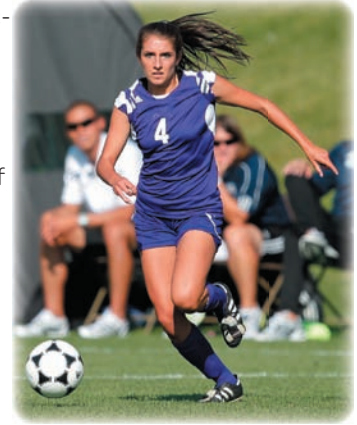

2013 WOMEN'S SOCCER ALL-CONFERENCE TEAM & MVP'S

OGDEN, Utah (Nov. 5, 2013) - The Big Sky Conference has announced its 2013 women's soccer All-Conference team and individual award winners. The selections were made in a vote by the league's 10 head coaches Monday morning. Coaches were not allowed to vote for their own players.

Weber State sophomore Mackenzie Harrison was named the Offensive MVP, while Portland State junior Kayla Henningsen was named Defensive MVP. Northern Colorado senior Natalie D'Adamio and Portland State sophomore Caitlin Plese were named Co-Goalkeeper of the Year. Portland State freshman Abbey Bergquist was named Newcomer of the Year.

Mackenzie Harrison