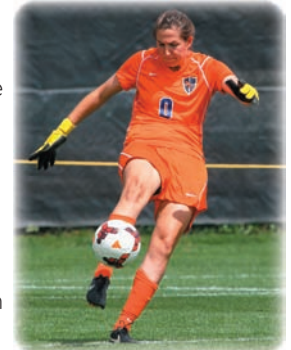

Natalie D'Adamio

Portland State's Caitlin Plese, a sophomore from Enumclaw, Wash., led a defense that only allowed three goals in conference play. Plese ranked first in the league with a .32 goals against average, ranked first in save percentage with .893 and led the league with six shutouts. This is the first time in school history that a Portland State goalkeeper has won the award (the award began the 2011 season).