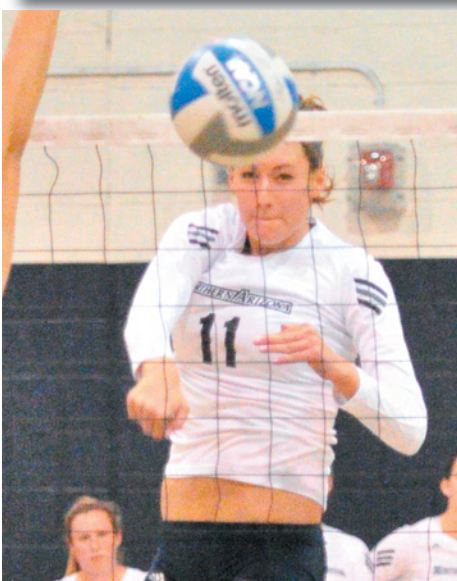

Nov. 5 -

Nov. 12 -

Nov. 19 -

ISU'S MENDENHALL AND NAU'S KEMPER NAMED BIG SKY CONFERENCE PLAYERS OF THE WEEK

OGDEN, Utah (September 10, 2012) - Idaho State's Lori Mendenhall and Northern Arizona's Sydney Kemper have been named the Big Sky Conference Volleyball Co-Players of the Week for the matches played the week of Sept. 3-9. This is Mendenhall's second career POTW and Kemper's first.