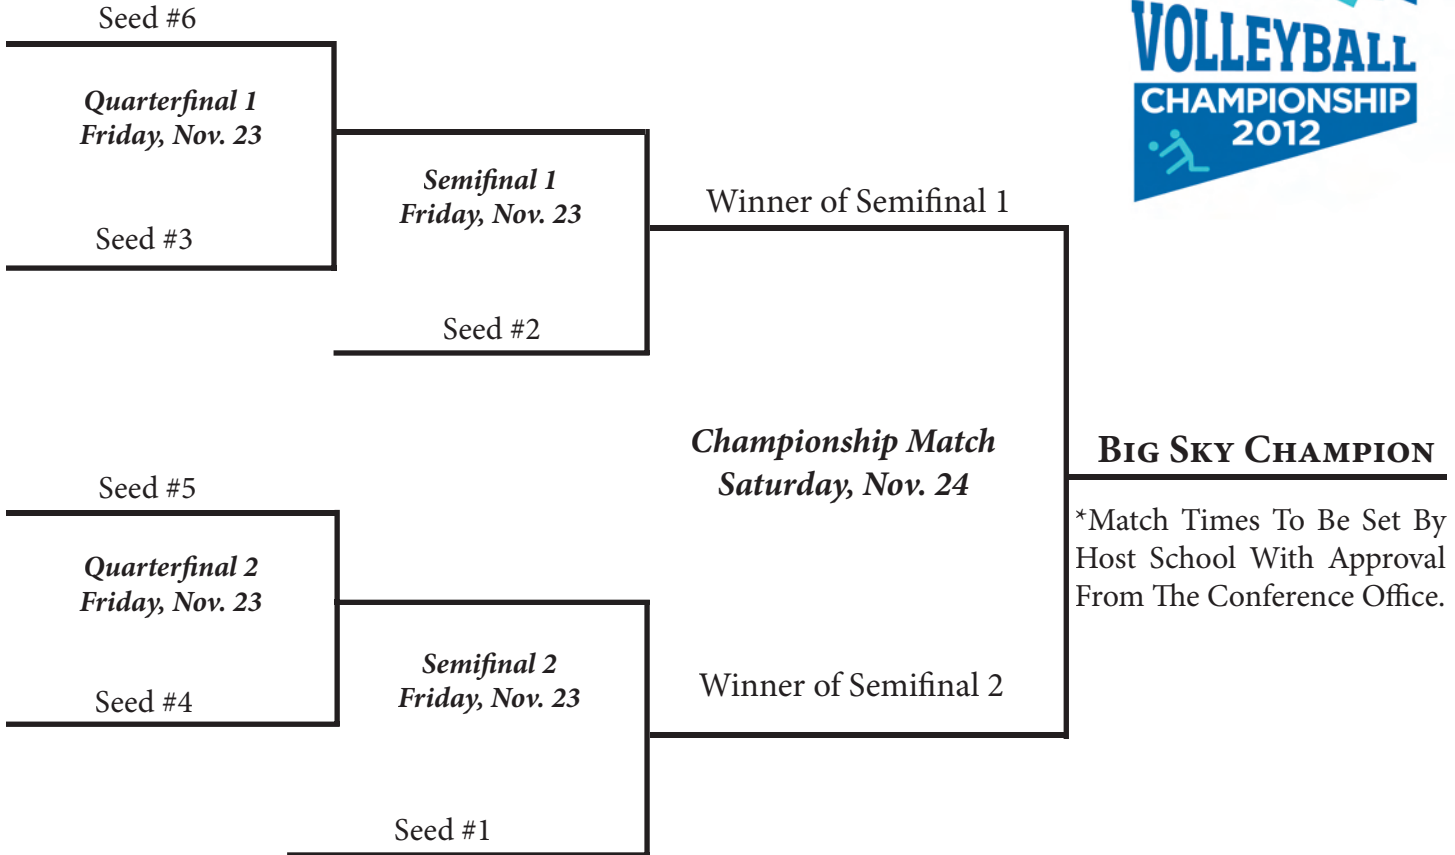

*Match Times To Be Set By Host School With Approval From The Conference Office.

BIG SKY VOLLEYBALL TOURNAMENT TIE BREAKER PROCEDURES

Ties for entry and seeds into the championship will be decided by the results of head-to-head conference play, i.e: