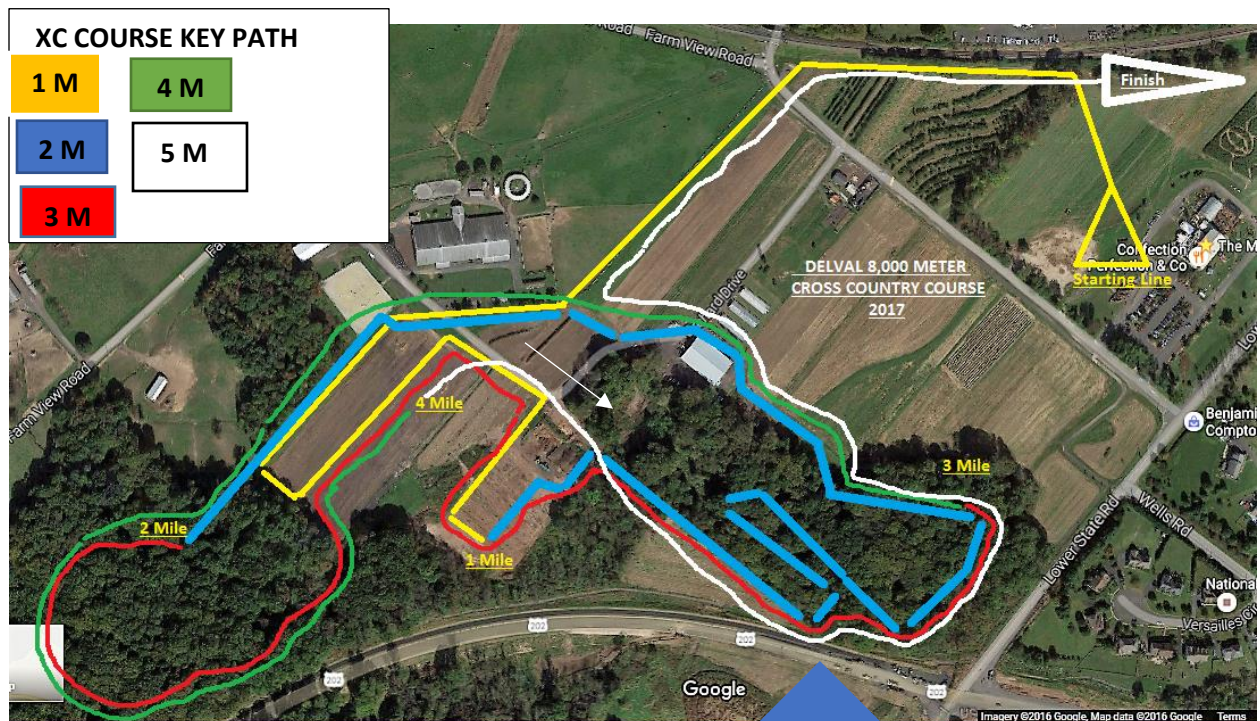

Women's 6000 Meter

Men's 8000 Meter

8K TURN LEFT-LEFT 1ST TIME ONLY
ON BLUE.

2ND & 3RD TIME LEFT -TO -RIGHT
ON RED & WHITE