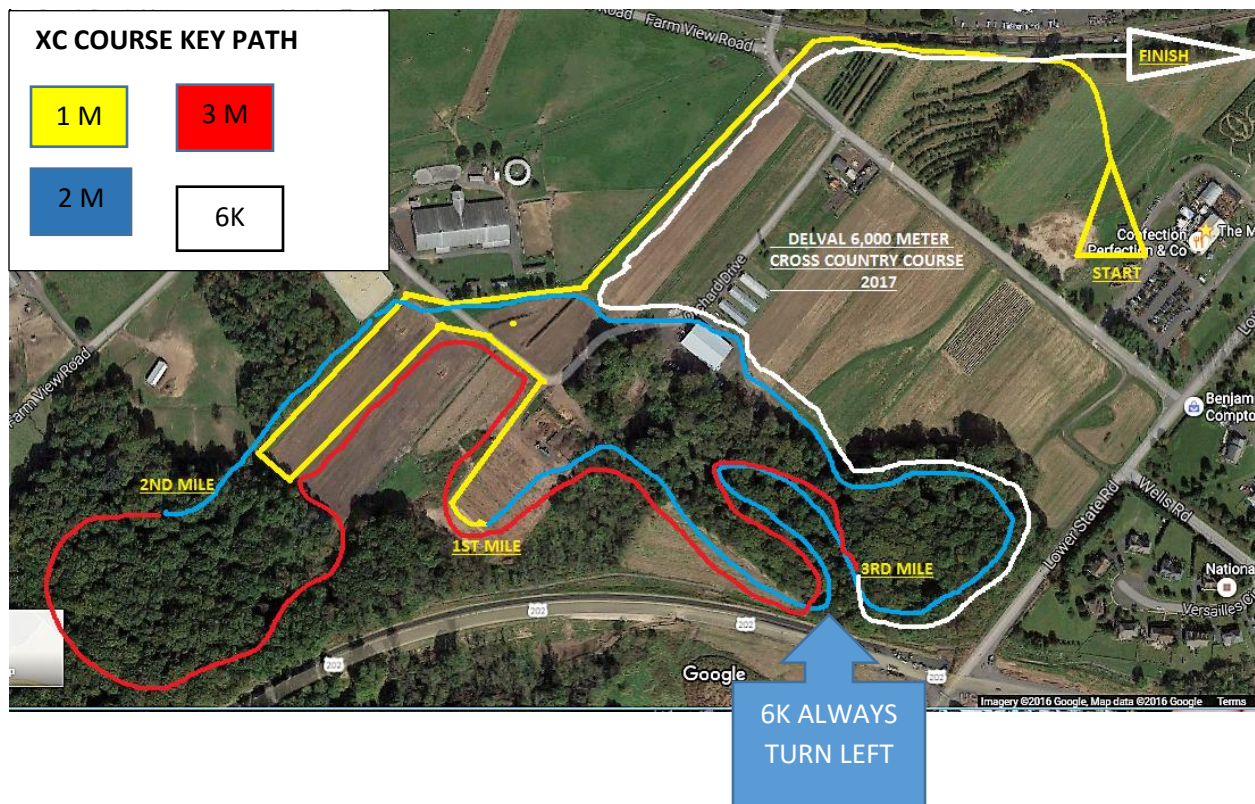

Women's 6000 Meter

Men's 8000 Meter

8K TURN LEFT-LEFT 1ST TIME ONLY
ON BLUE.

2ND & 3RD TIME LEFT -TO -RIGHT
ON RED & WHITE