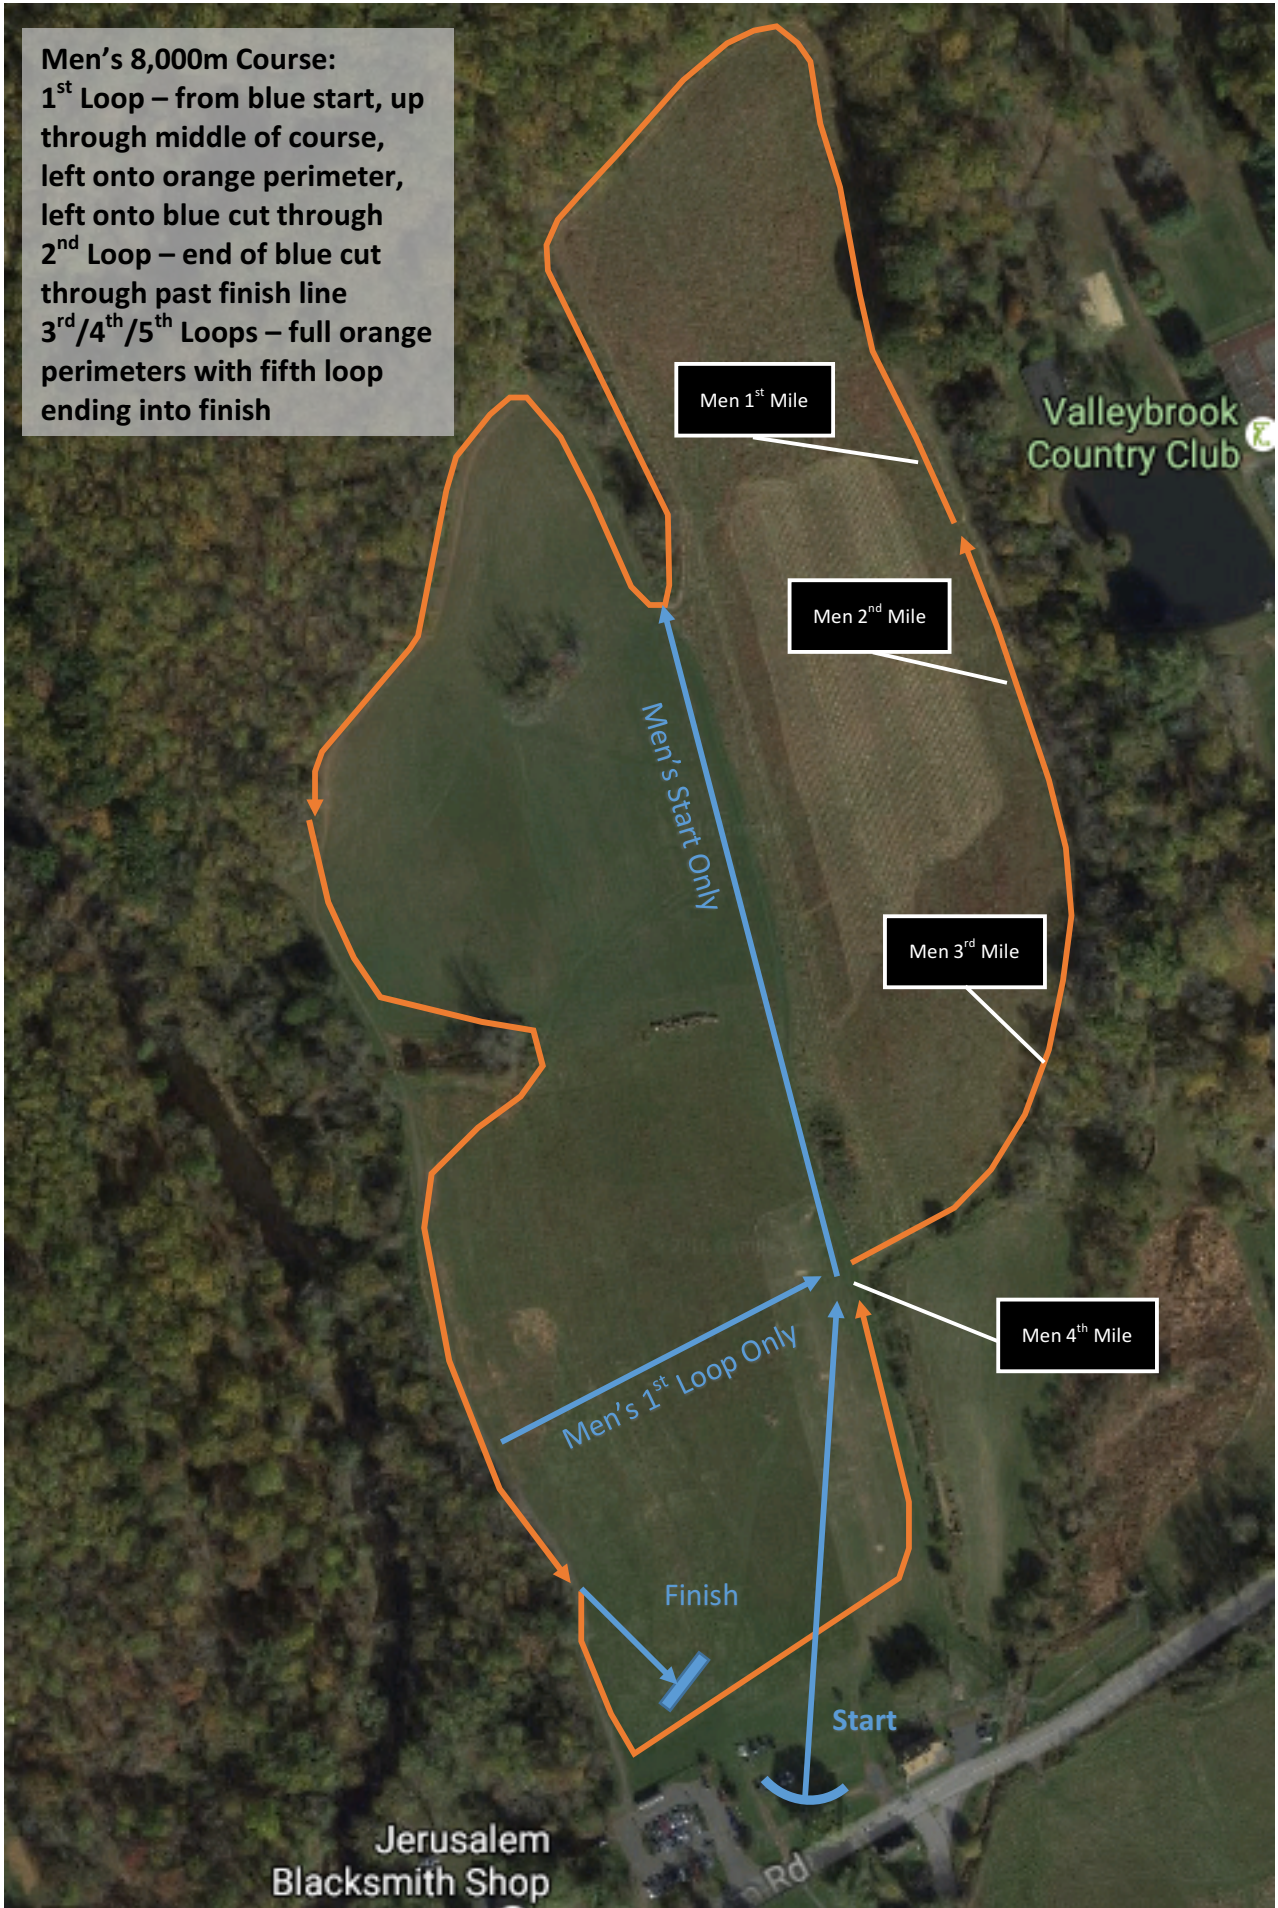

Men's 8,000m Course:
1st Loop – from blue start, up through middle of course, left onto orange perimeter, left onto blue cut through
2nd Loop – end of blue cut through past finish line
3rd/4th/5th Loops – full orange perimeters with fifth loop ending into finish

Valleybrook
Country Club

Men 1st Mile

Men 2nd Mile

Men 3rd Mile

Men 4th Mile

Men's Start Only

Men's 1st Loop Only

Finish

Start

Jerusalem
Blacksmith Shop

Rd