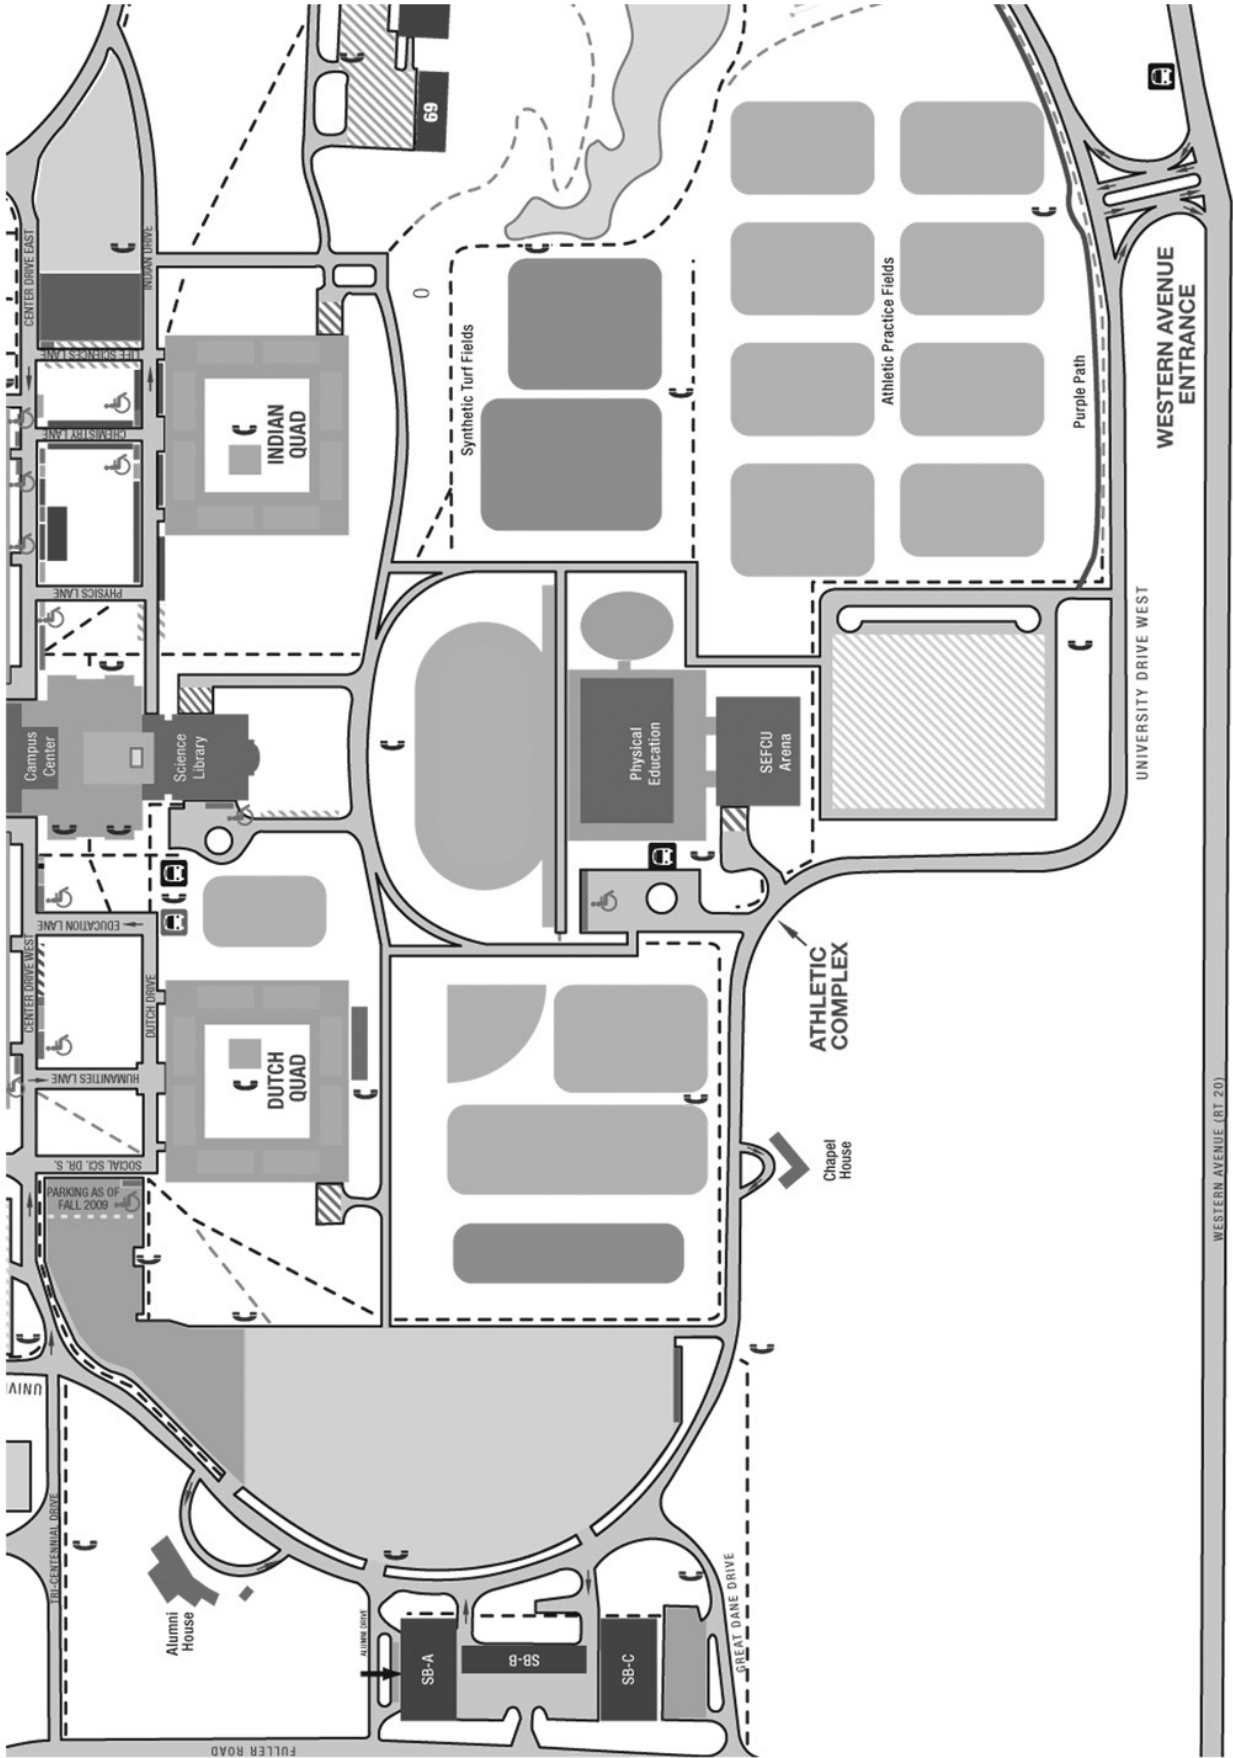

CAMPUS MAP

Media Information

Notebooks

Team Profiles

Record Book

Statistics

WESTERN AVENUE
ENTRANCE

UNIVERSITY DRIVE WEST

WESTERN AVENUE (RT. 20)

FULLER ROAD

Alumni House

SP-A

SP-B

SP-C

ATHLETIC
COMPLEX

Chapel House

PUENT DAME DRIVE

Synthetic Turf Fields

Athletic Practice Fields

INDIAN QUAD

DUTCH QUAD

CENTER DRIVE EAST

PHYSICS LANE

PHYSICS LANE

Campus Center

Science Library

EDUCATION LANE

HUMANITIES LANE

SOCIAL SCI. DR. S.

PARKING AS OF FALL 2009

UNIVERSITY DRIVE WEST

WESTERN AVENUE

FULLER ROAD