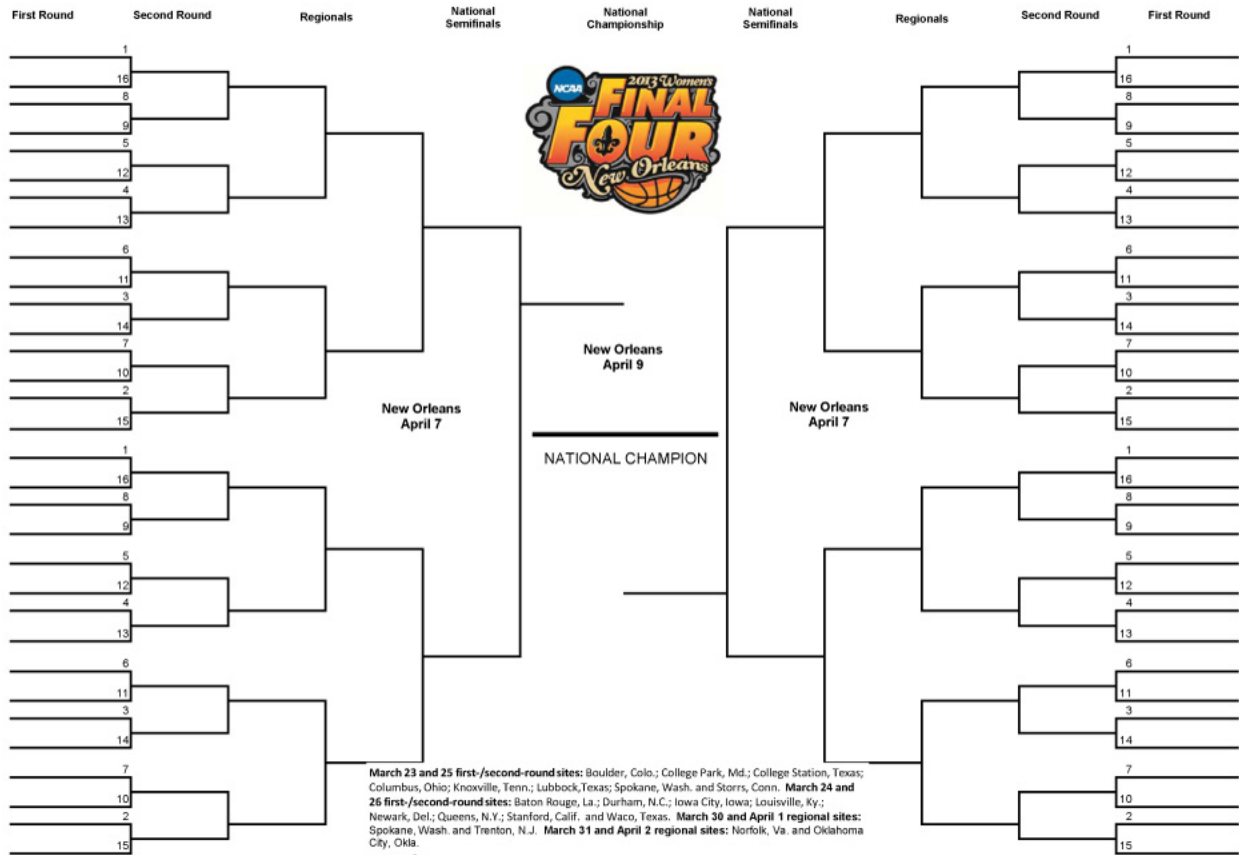

2013 NCAA TOURNAMENT BRACKET

2013 NCAA TOURNAMENT SITES

First and Second Rounds
March 23 & 25, or 24 & 26
Pete Maravich Assembly Center
Baton Rouge, Louisiana
Louisiana State University, host

Comcast Center
College Park, Maryland
University of Maryland, host

Reed Arena
College Station, Texas
Texas A&M University, host

St. John Arena
Columbus, Ohio
Ohio State University, host

Thompson-Boling Arena
Knoxville, Tennessee
University of Tennessee, host

United Spirit Arena
Lubbock, Texas
Texas Tech University, host

McCarthy Athletic Center
Spokane, Washington
Gonzaga University, host

Gampel Pavilion
Storrs, Connecticut
University of Connecticut, host

Cameron Indoor Stadium
Durham, North Carolina
Duke University, host

Carver-Hawkeye Arena
Iowa City, Iowa
University of Iowa, host

KFC Yum! Center
Louisville, Kentucky
University of Louisville, host

Bob Carpenter Center
Newark, Delaware
University of Delaware, host

Carnesecca Arena
Queens, New York
St. John's University, host

Maples Pavilion
Stanford, California
Stanford University

Coors Events Center
Boulder, Colorado
University of Colorado, host

Ferrell Center
Waco, Texas
Baylor University, host

Regionals
March 30 & April 1, 2013
Spokane Regional
Spokane Veterans Memorial Arena
Spokane, Washington
Washington State University, host

Bridgeport Regional
Webster Bank Arena at Harbor Yard
Bridgeport, Connecticut
Metro Atlantic Athletic Conference and Fairfield
University, host

Regionals
March 31 & April 2, 2013
Norfolk Regional
Ted Constant Convocation Center
Norfolk, Virginia
Old Dominion University, host

Oklahoma City Regional
Chesapeake Energy Arena
Oklahoma City, Oklahoma
Big 12 Conference, host

Women's Final Four
April 7 & 9, 2013
New Orleans Arena
New Orleans, Louisiana
University of New Orleans, host