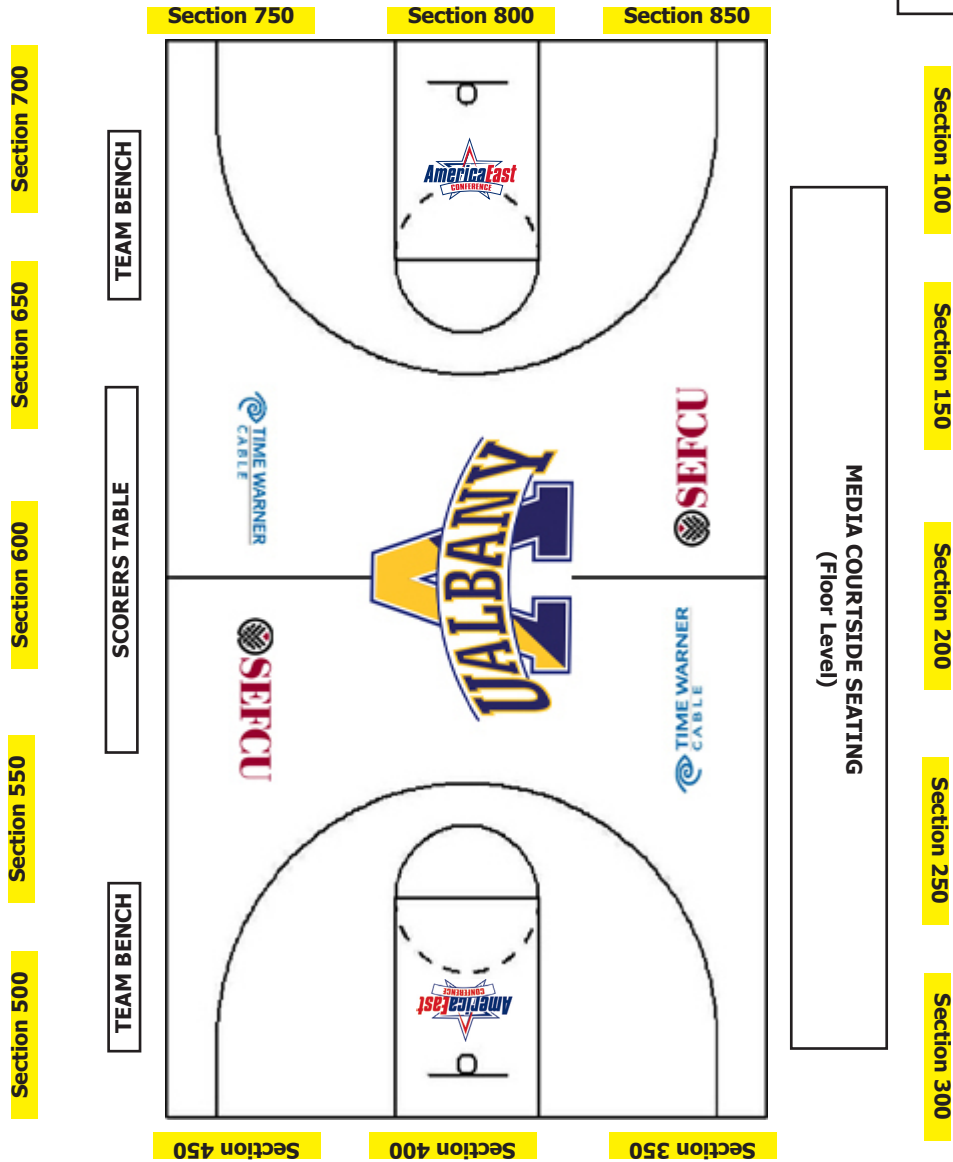

LOCKER ROOM-B
(Middle Level)

LOCKER ROOM-C
(Middle Level)

LOCKER ROOM-D
(Middle Level)

TRAINING ROOM
(Floor Level)

MEDIA INTERVIEW/
WORK ROOM
(Floor Level)

MEDIA HOSPITALITY
ROOM
(Floor Level)

ENTRANCE:
TEAM, REFEREE, VIP
BAND, CHEER, DANCE, MASCOT