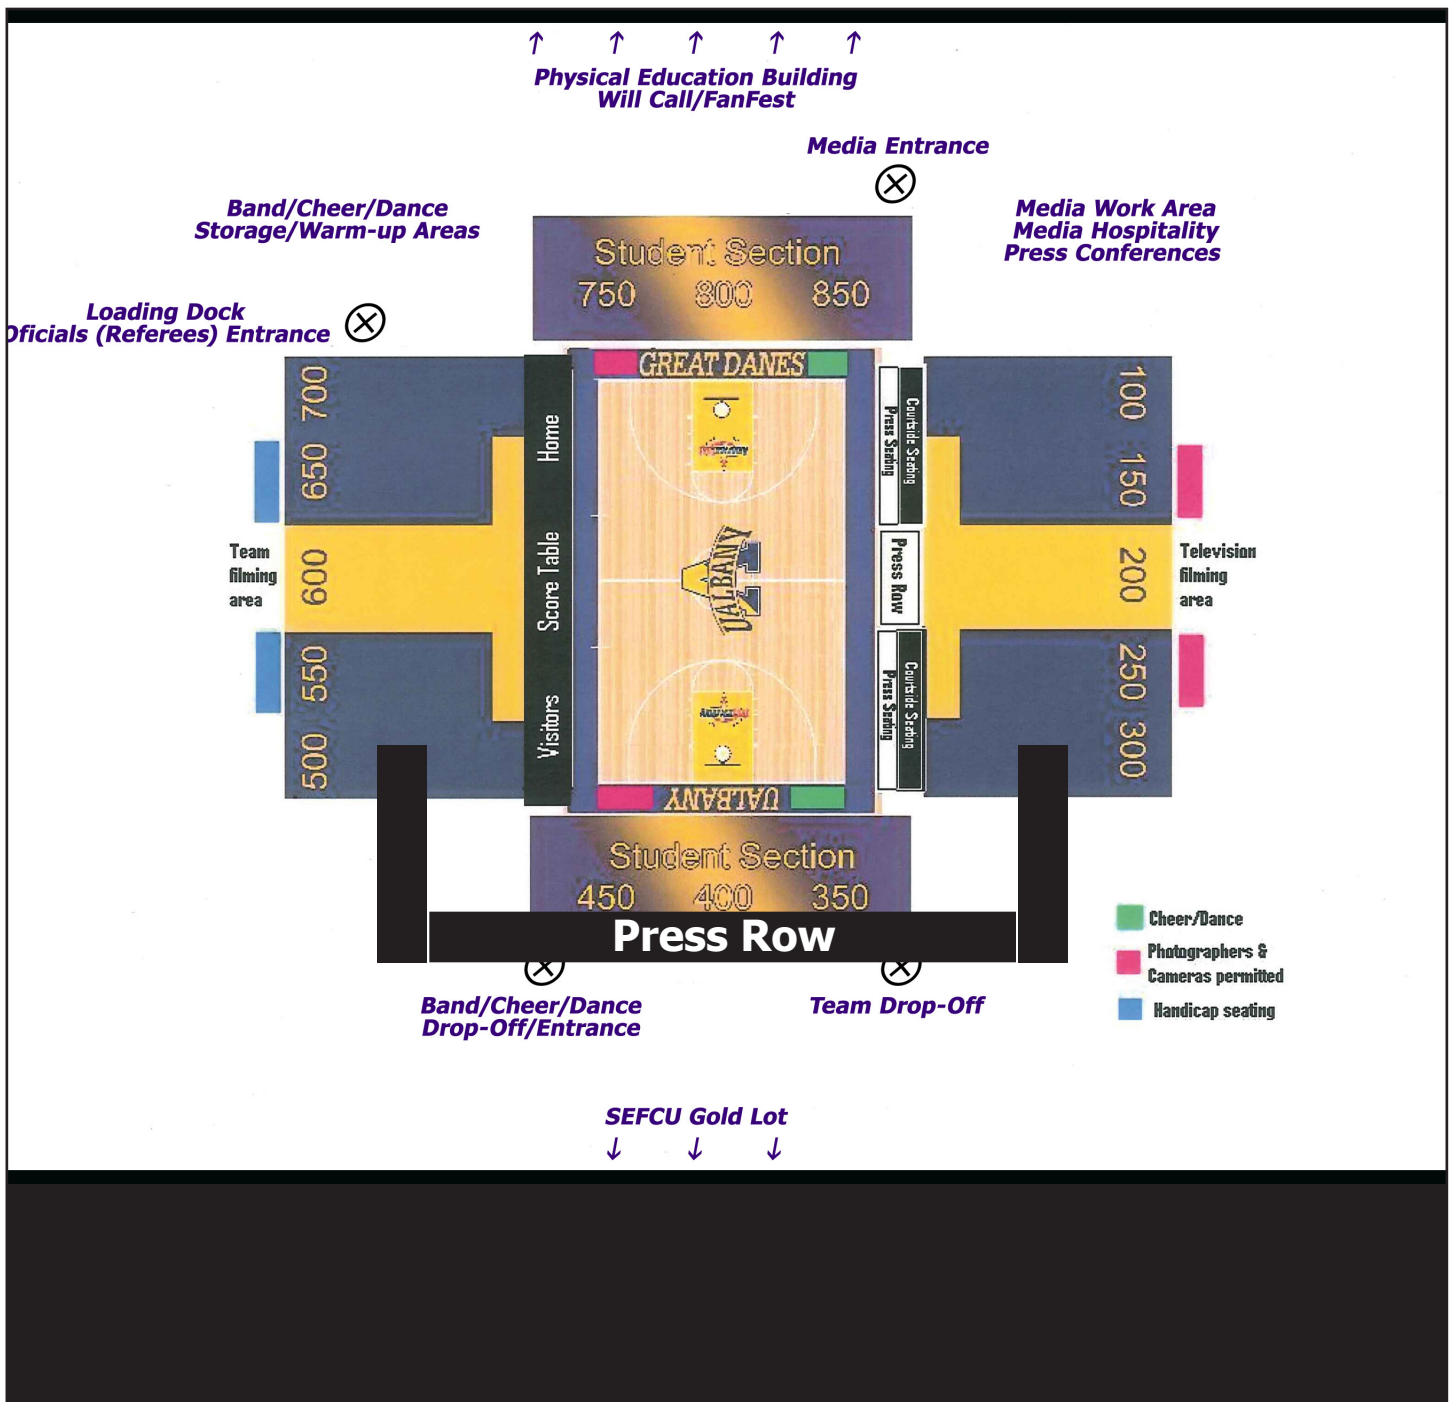

SEFCU ARENA FLOOR PLAN