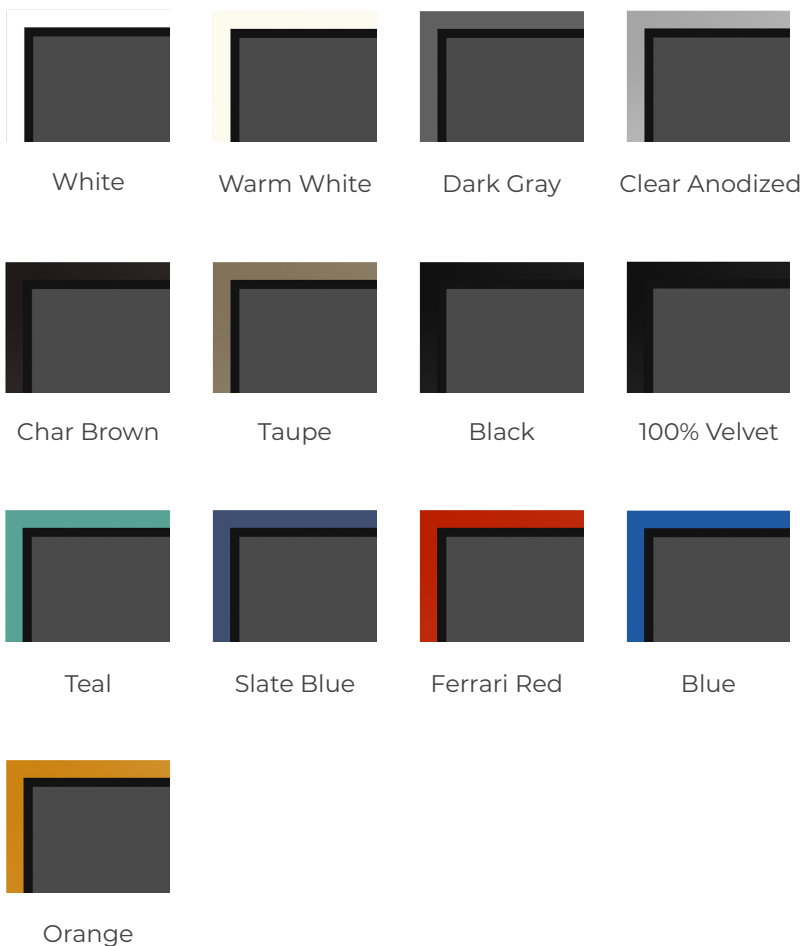

# zero edge<sup>®</sup> pro

Zero Edge Frame Style  
w/ 12 Designer Color Options

Optional LED Backlighting

Advanced  
Materials

Magnetic Logo

the power to choose

512.832.6939 | [sales@screeninnovations.com](mailto:sales@screeninnovations.com)

## frame

- Small: Aluminum extrusion with .5" (13mm) "Zero Edge" style bezel
- Medium: Aluminum extrusion with 1.5" (38 mm) "Zero Edge" style bezel with .5" (13mm) velvet inlay
- Large: Aluminum extrusion with 2" (51 mm) "Zero Edge" style bezel with .5" (13mm) velvet inlay
- Built in LED channel for optional backlighting

## colors

## size

Max: 200" (5080mm) in 16:9

Max: 275" (6985mm) in 2.35:1

Available in 1" increments. All sizes are measured diagonally. Some materials may be limited in size. All dimensions are listed as seamless.