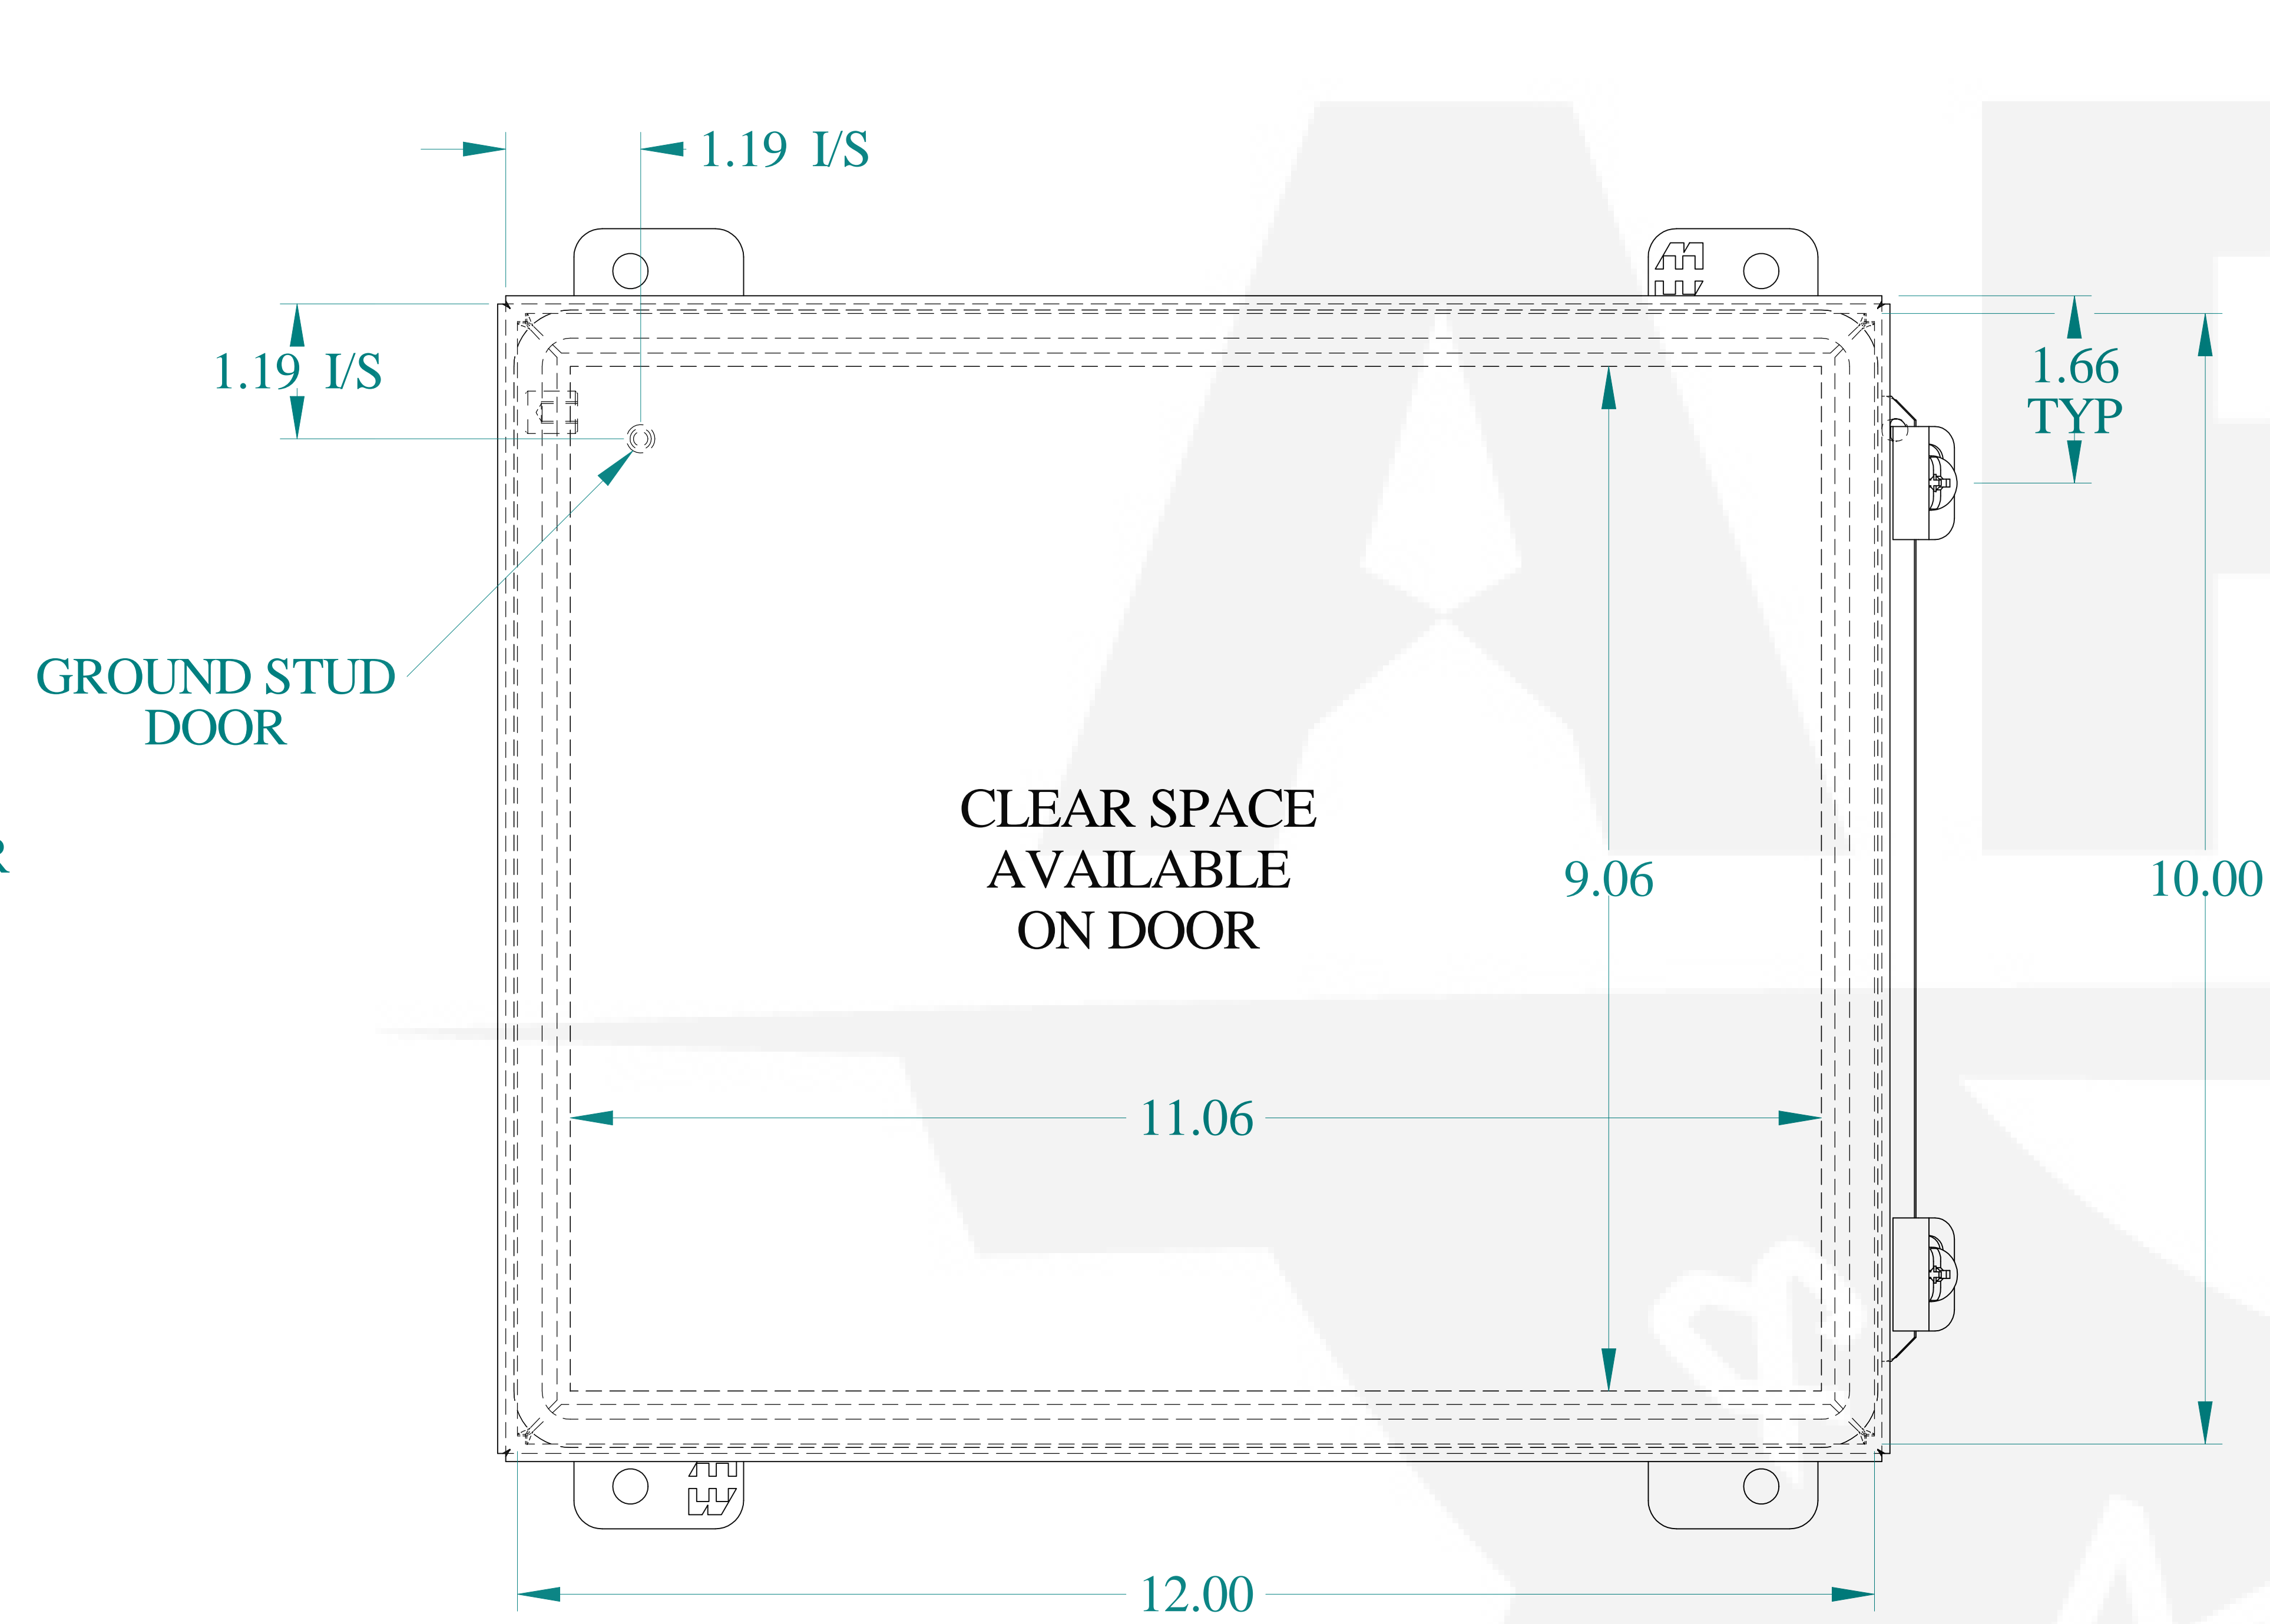

TOP VIEW

ISOMETRIC VIEWS

SIDE VIEW

FRONT VIEW

SIDE VIEW

BACK VIEW

BOTTOM VIEW

Data subject to change without notice.

Part # : 1414PHRK

Date : Mar. 24, 2019

Link: www.hammg.com/1414PHRK